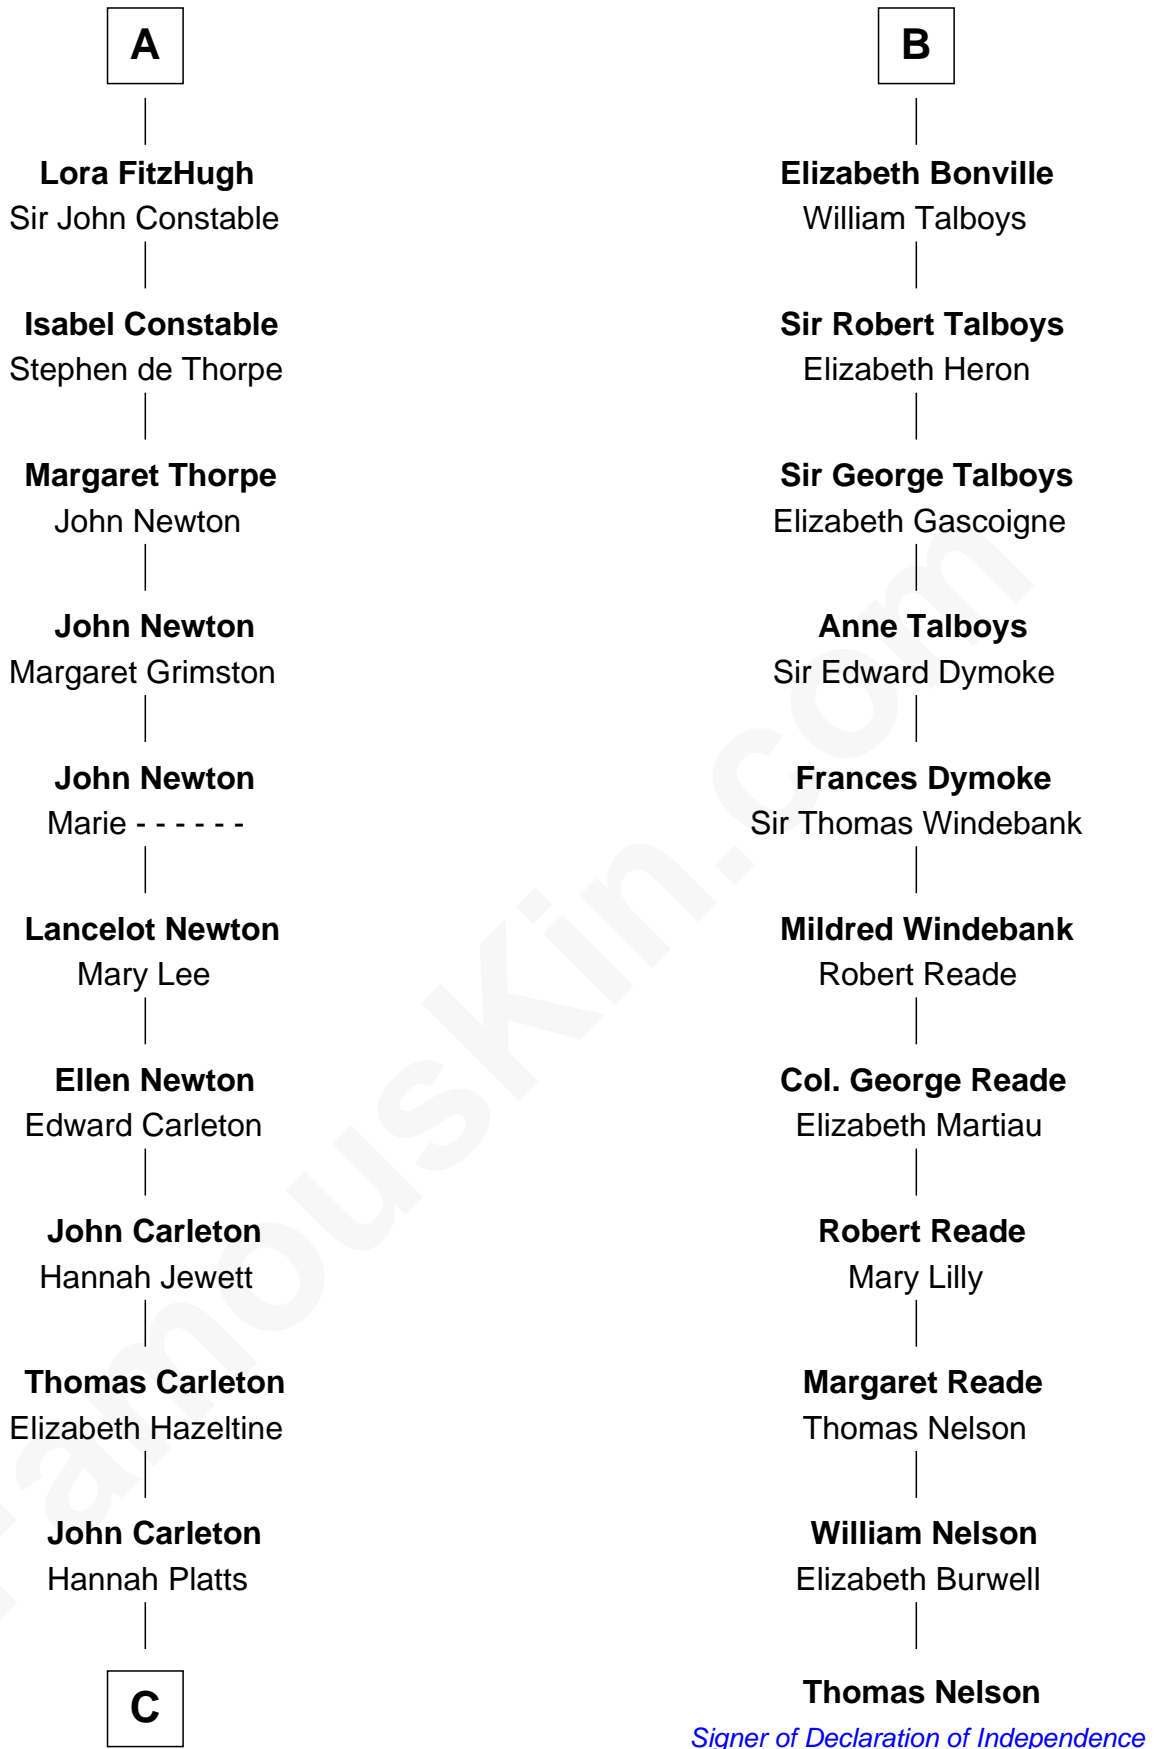

FamousKin.com Relationship Chart of

Charles A. Pillsbury

Co-Founder of C.A. Pillsbury Co.

17th cousin 3 times removed of

Thomas Nelson

Signer of the Declaration of Independence

Sir Roger de Somery

Nichole d'Aubenev

C

—
Moses Carleton

Margaret Sprake

—
Henry Carleton

Polly Greeley

—
Margaret Sprague Carleton

George Alfred Pillsbury

—
Charles A. Pillsbury