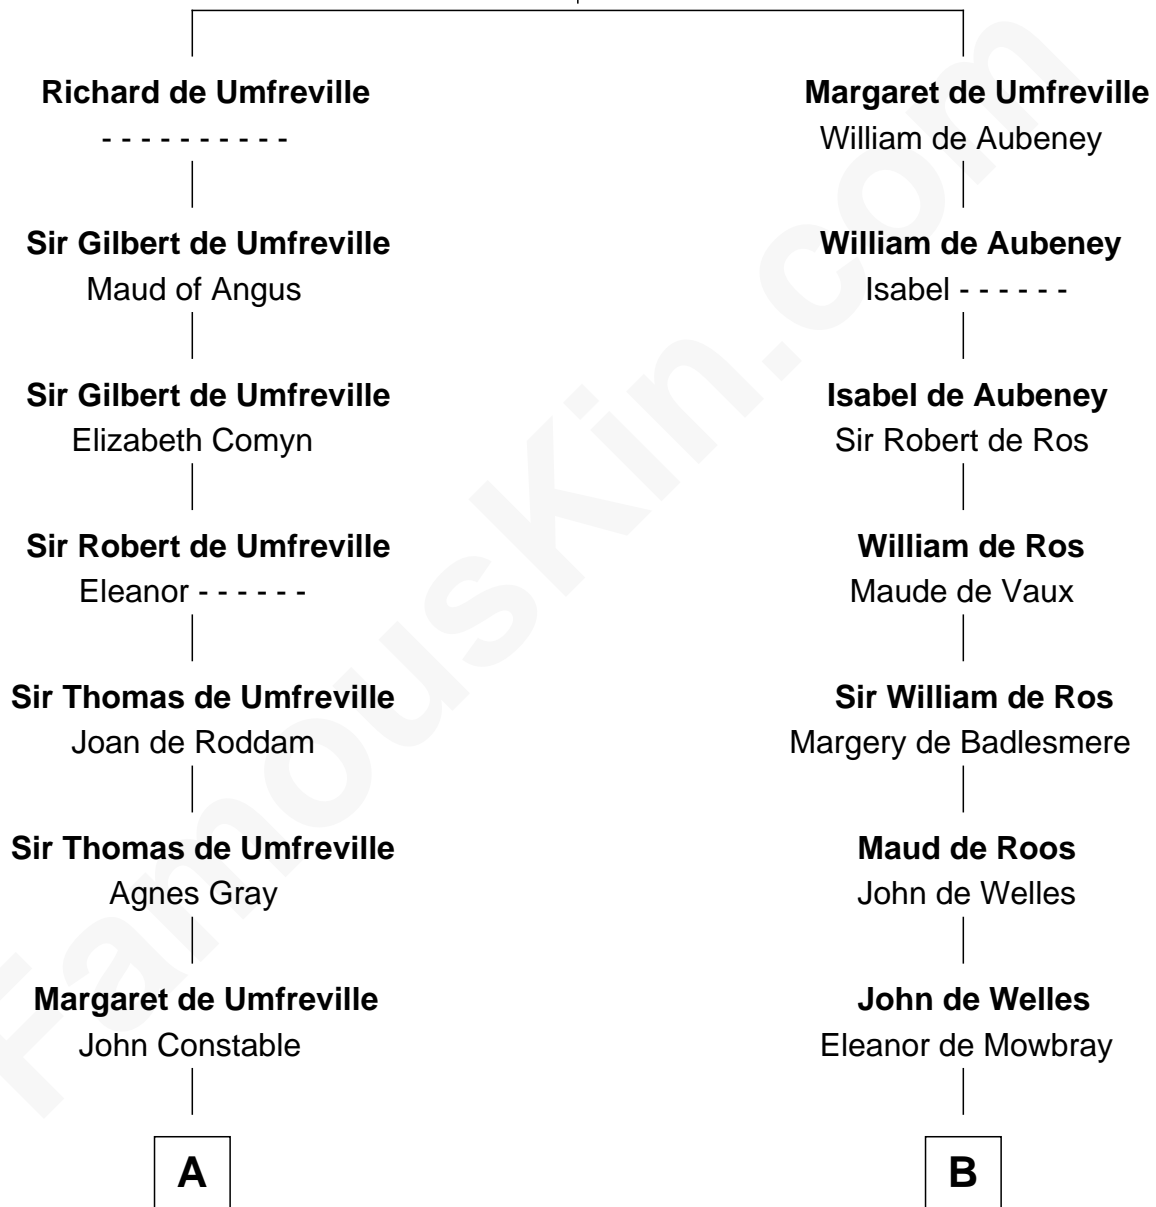

## Relationship Chart of

**Charles A. Pillsbury**

*Co-Founder of C.A. Pillsbury Co.*

18th cousin 2 times removed of

**Thomas Nelson**

*Signer of the Declaration of Independence*

**Sir Odinel de Umfreville**

Alice de Lucy

**C**

**Moses Carleton**  
Margaret Sprake

**Henry Carleton**  
Polly Greeley

**Margaret Sprague Carleton**  
George Alfred Pillsbury

**Charles A. Pillsbury**  
*Co-Founder of C.A. Pillsbury Co.*