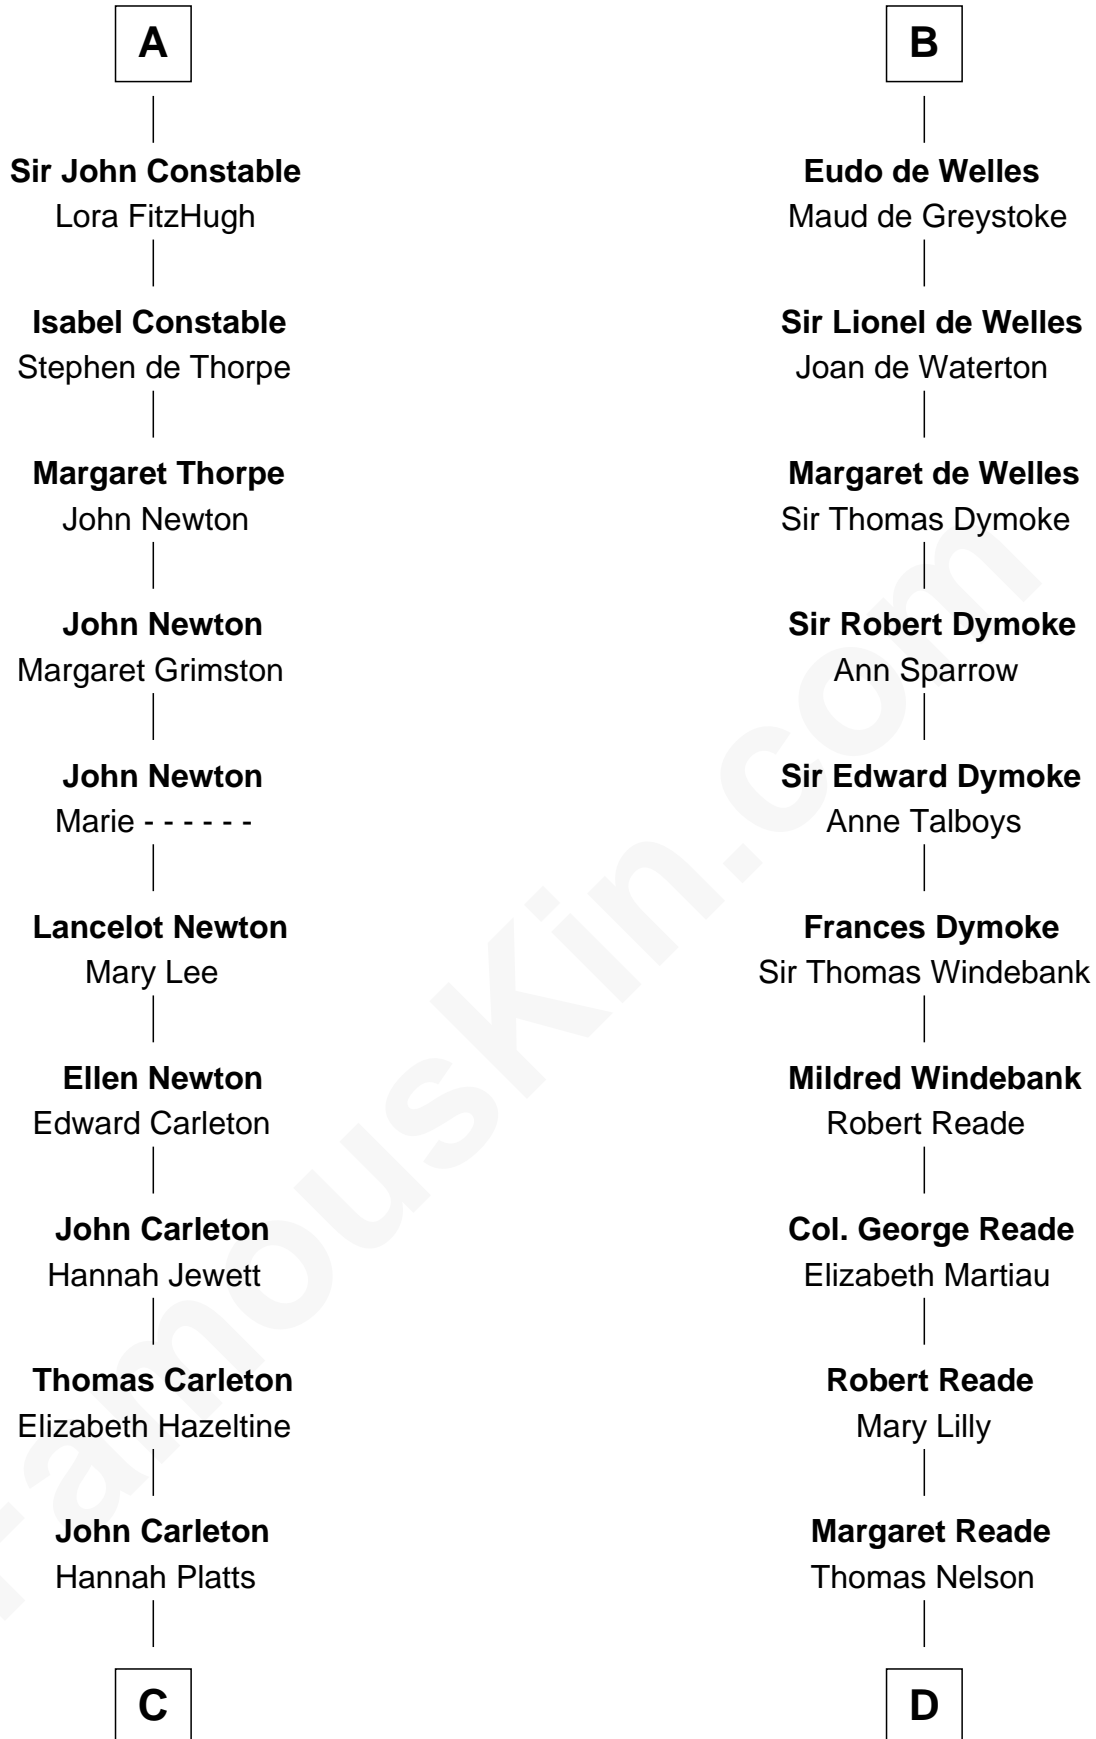

## Relationship Chart of

**Charles A. Pillsbury**

*Co-Founder of C.A. Pillsbury Co.*

18th cousin 2 times removed of

**Thomas Nelson**

*Signer of the Declaration of Independence*

**Sir Odinel de Umfreville**

Alice de Lucy

**C**

**Moses Carleton**  
Margaret Sprake

**Henry Carleton**  
Polly Greeley

**Margaret Sprague Carleton**  
George Alfred Pillsbury

**Charles A. Pillsbury**  
*Co-Founder of C.A. Pillsbury Co.*