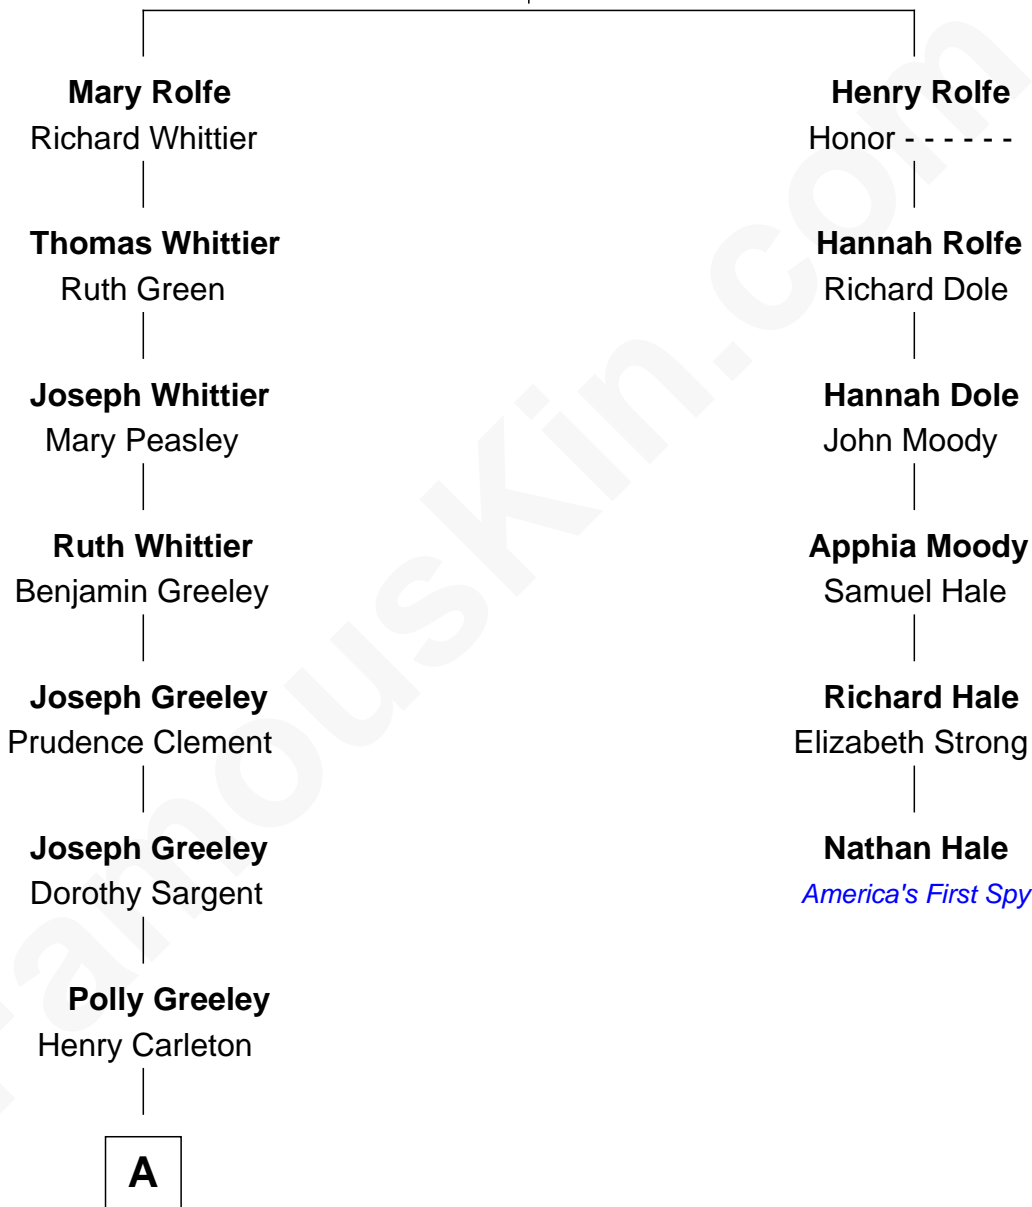

# FamousKin.com Relationship Chart of

**Charles A. Pillsbury**

*Co-Founder of C.A. Pillsbury Co.*

5th cousin 3 times removed of

**Nathan Hale**

*America's First Spy*

**John Rolfe**  
Honor - - - - -

**A**

—  
**Margaret Sprague Carleton**

George Alfred Pillsbury

—  
**Charles A. Pillsbury**

*Co-Founder of C.A. Pillsbury Co.*

FamousKin.com