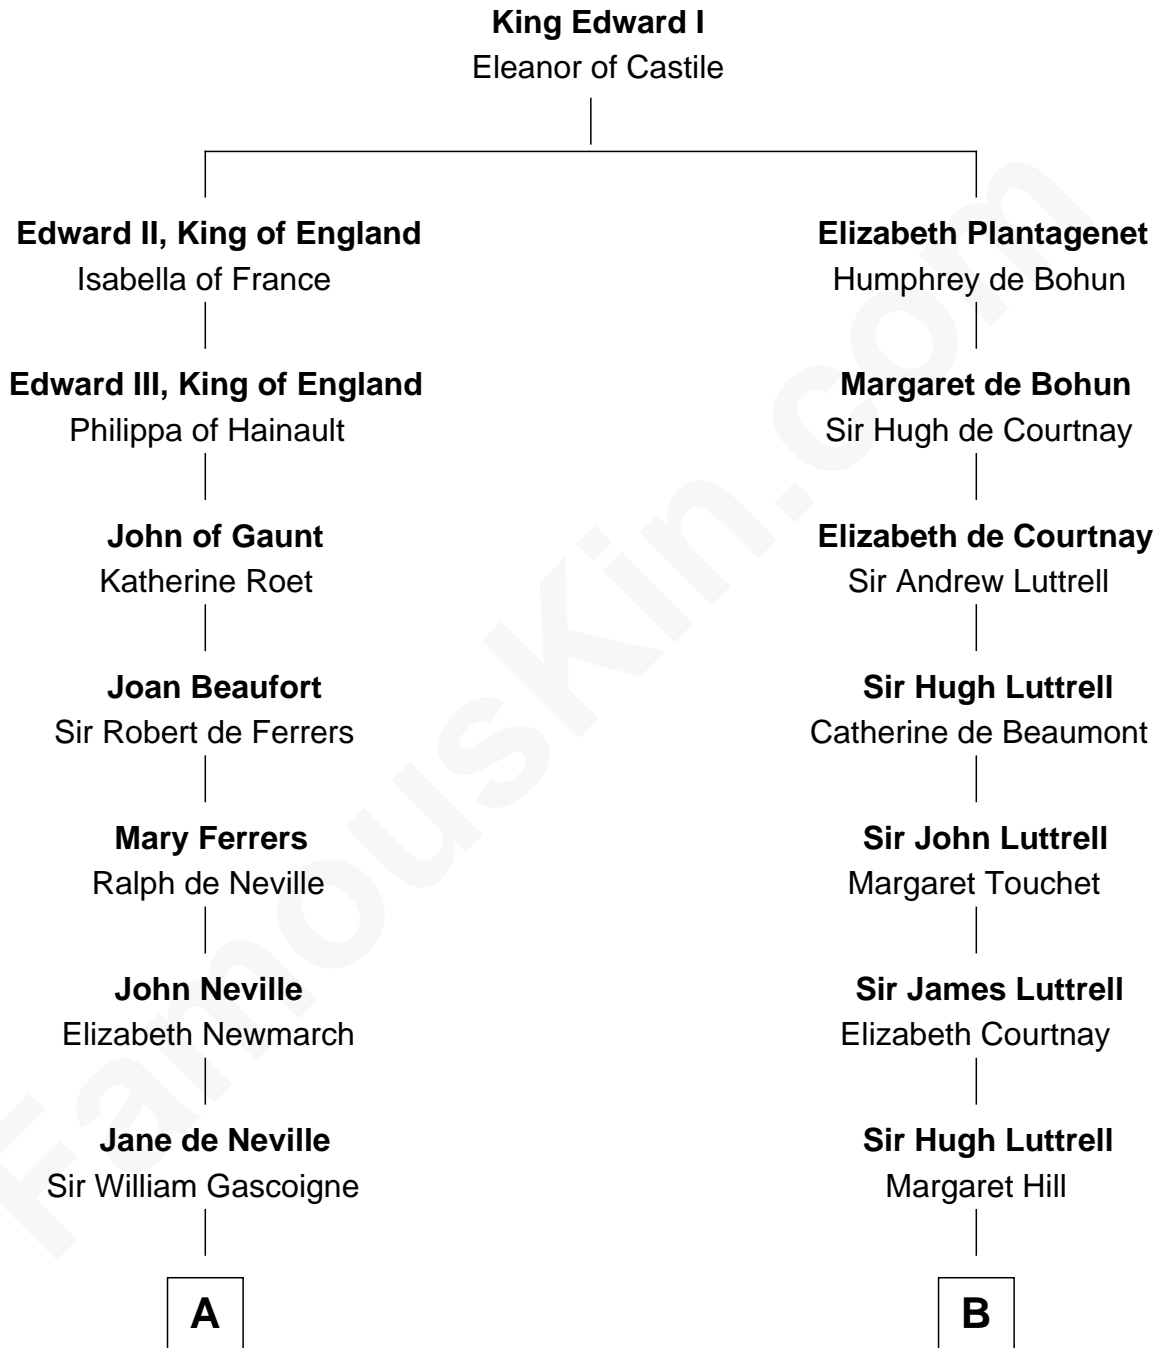

FamousKin.com

Relationship Chart of

Charles A. Pillsbury

Co-Founder of C.A. Pillsbury Co.

15th cousin 5 times removed of

General William Whipple

Signer of the Declaration of Independence

C

—
Moses Carleton
Margaret Sprake

—
Henry Carleton
Polly Greeley

—
Margaret Sprague Carleton
George Alfred Pillsbury

—
Charles A. Pillsbury
Co-Founder of C.A. Pillsbury Co.

FamousKin.com