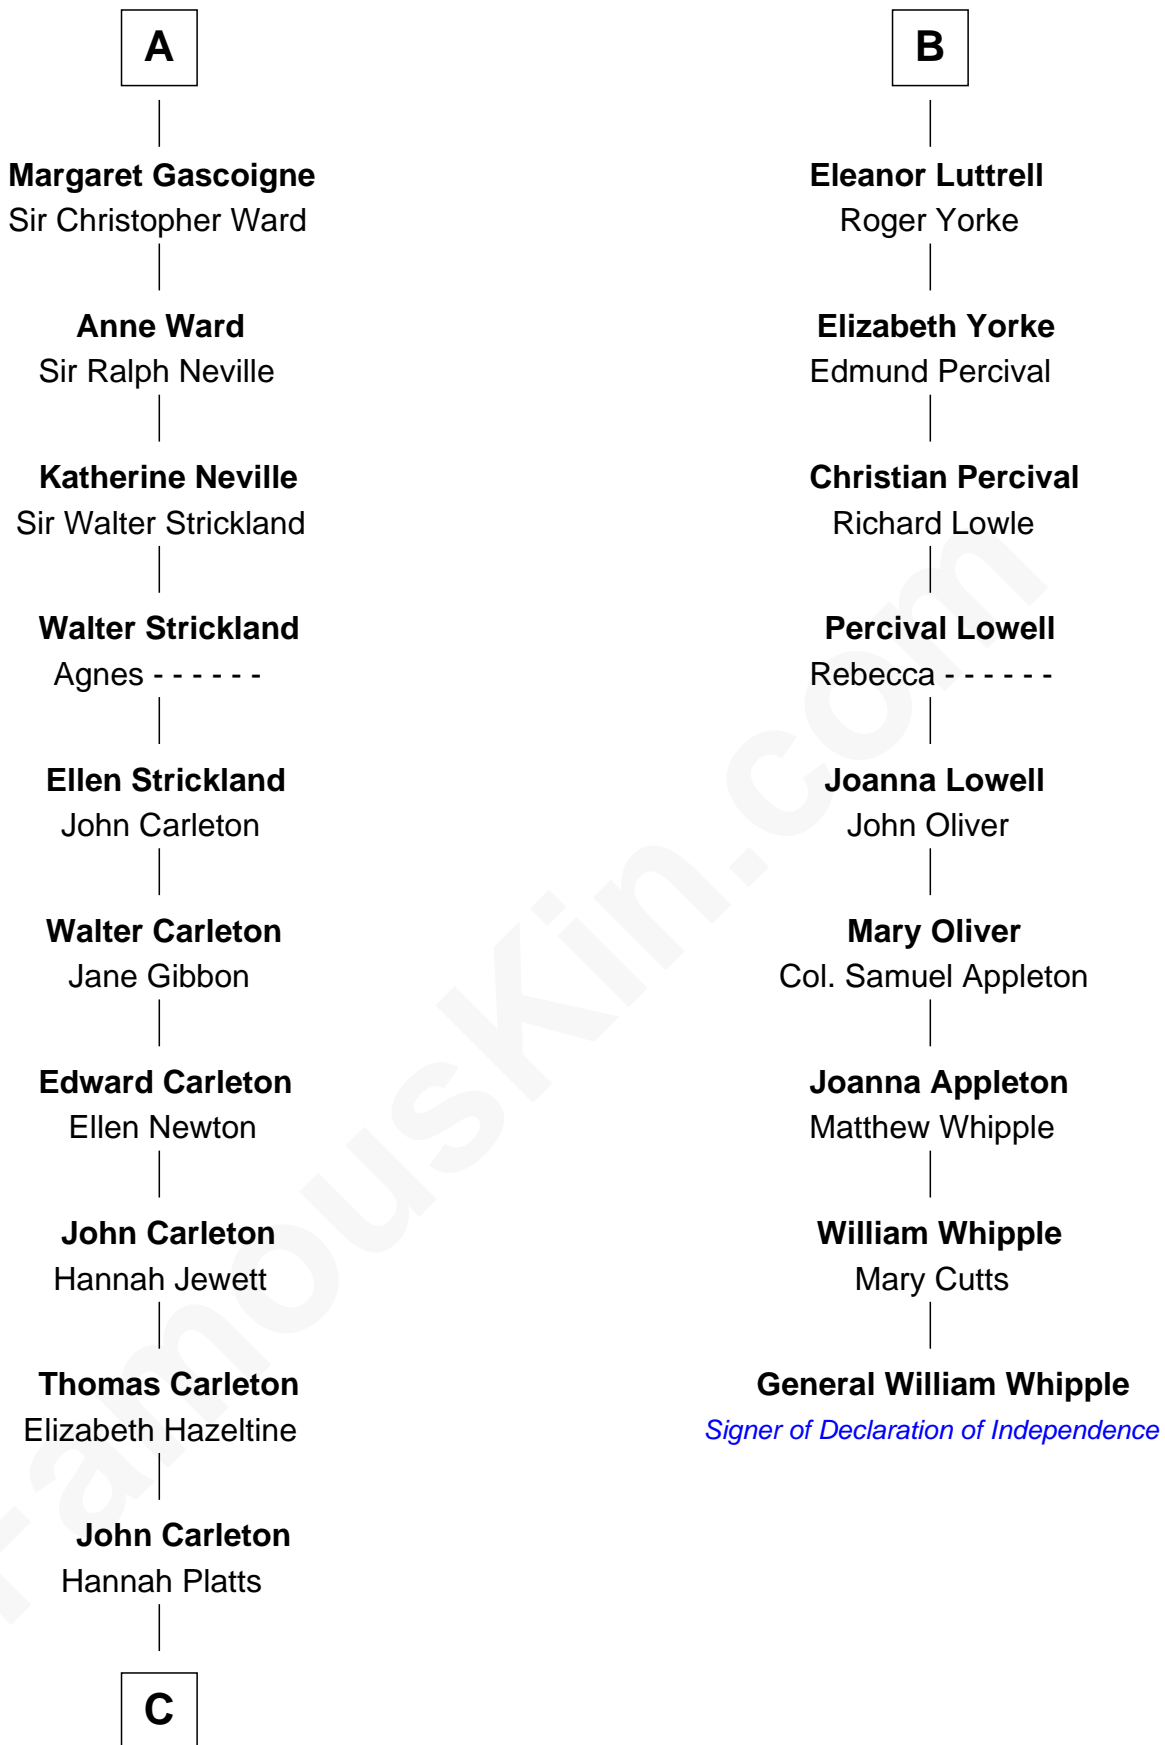

FamousKin.com

Relationship Chart of

Charles A. Pillsbury

Co-Founder of C.A. Pillsbury Co.

15th cousin 5 times removed of

General William Whipple

Signer of the Declaration of Independence

C

—
Moses Carleton
Margaret Sprake

—
Henry Carleton
Polly Greeley

—
Margaret Sprague Carleton
George Alfred Pillsbury

—
Charles A. Pillsbury
Co-Founder of C.A. Pillsbury Co.

FamousKin.com