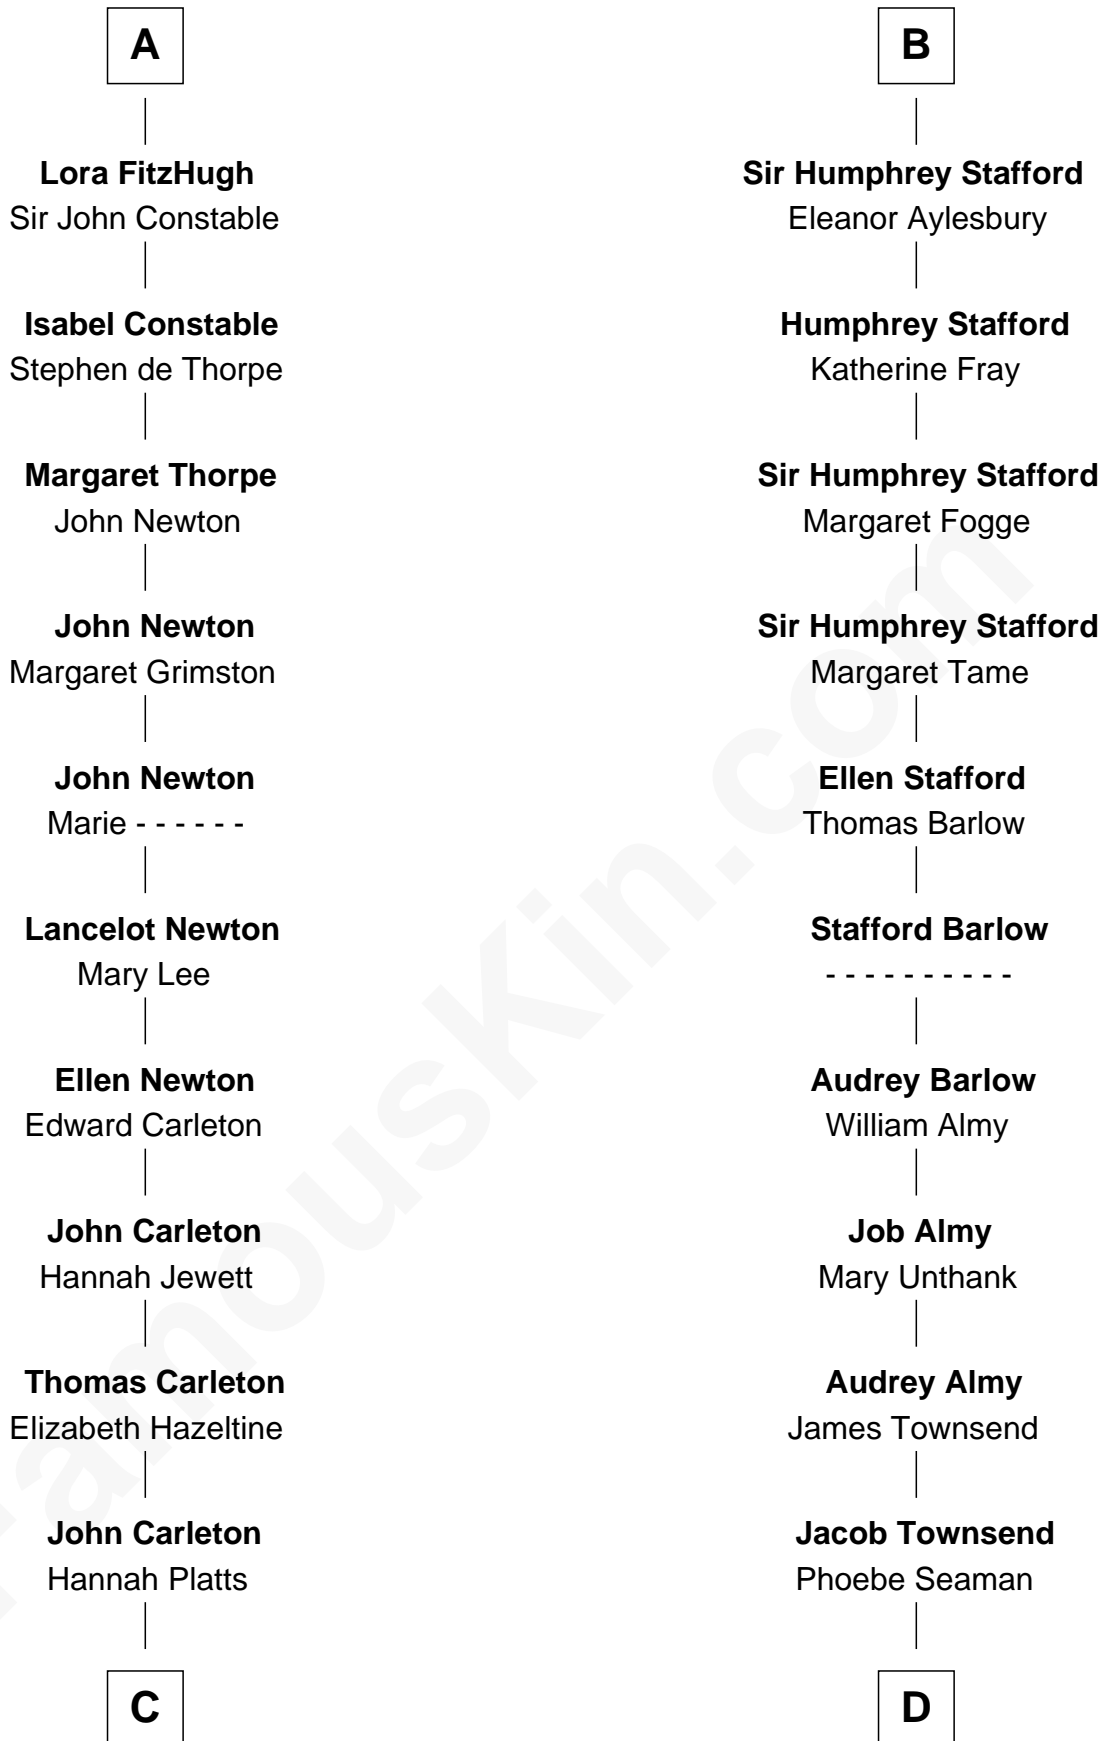

# FamousKin.com Relationship Chart of

**Charles A. Pillsbury**

*Co-Founder of C.A. Pillsbury Co.*

18th cousin 2 times removed of

**Robert Townsend**

*Member of the Culper Spy Ring during the American Revolution*

**Sir Roger de Somery**

Nichole d'Aubeney

**C**

**Moses Carleton**  
Margaret Sprake

**Henry Carleton**  
Polly Greeley

**Margaret Sprague Carleton**  
George Alfred Pillsbury

**Charles A. Pillsbury**  
*Co-Founder of C.A. Pillsbury Co.*

**D**

**Samuel Townsend**  
Sarah Stoddard

**Robert Townsend**  
*Spy known as "Culper Jr."*

FamousKin.com