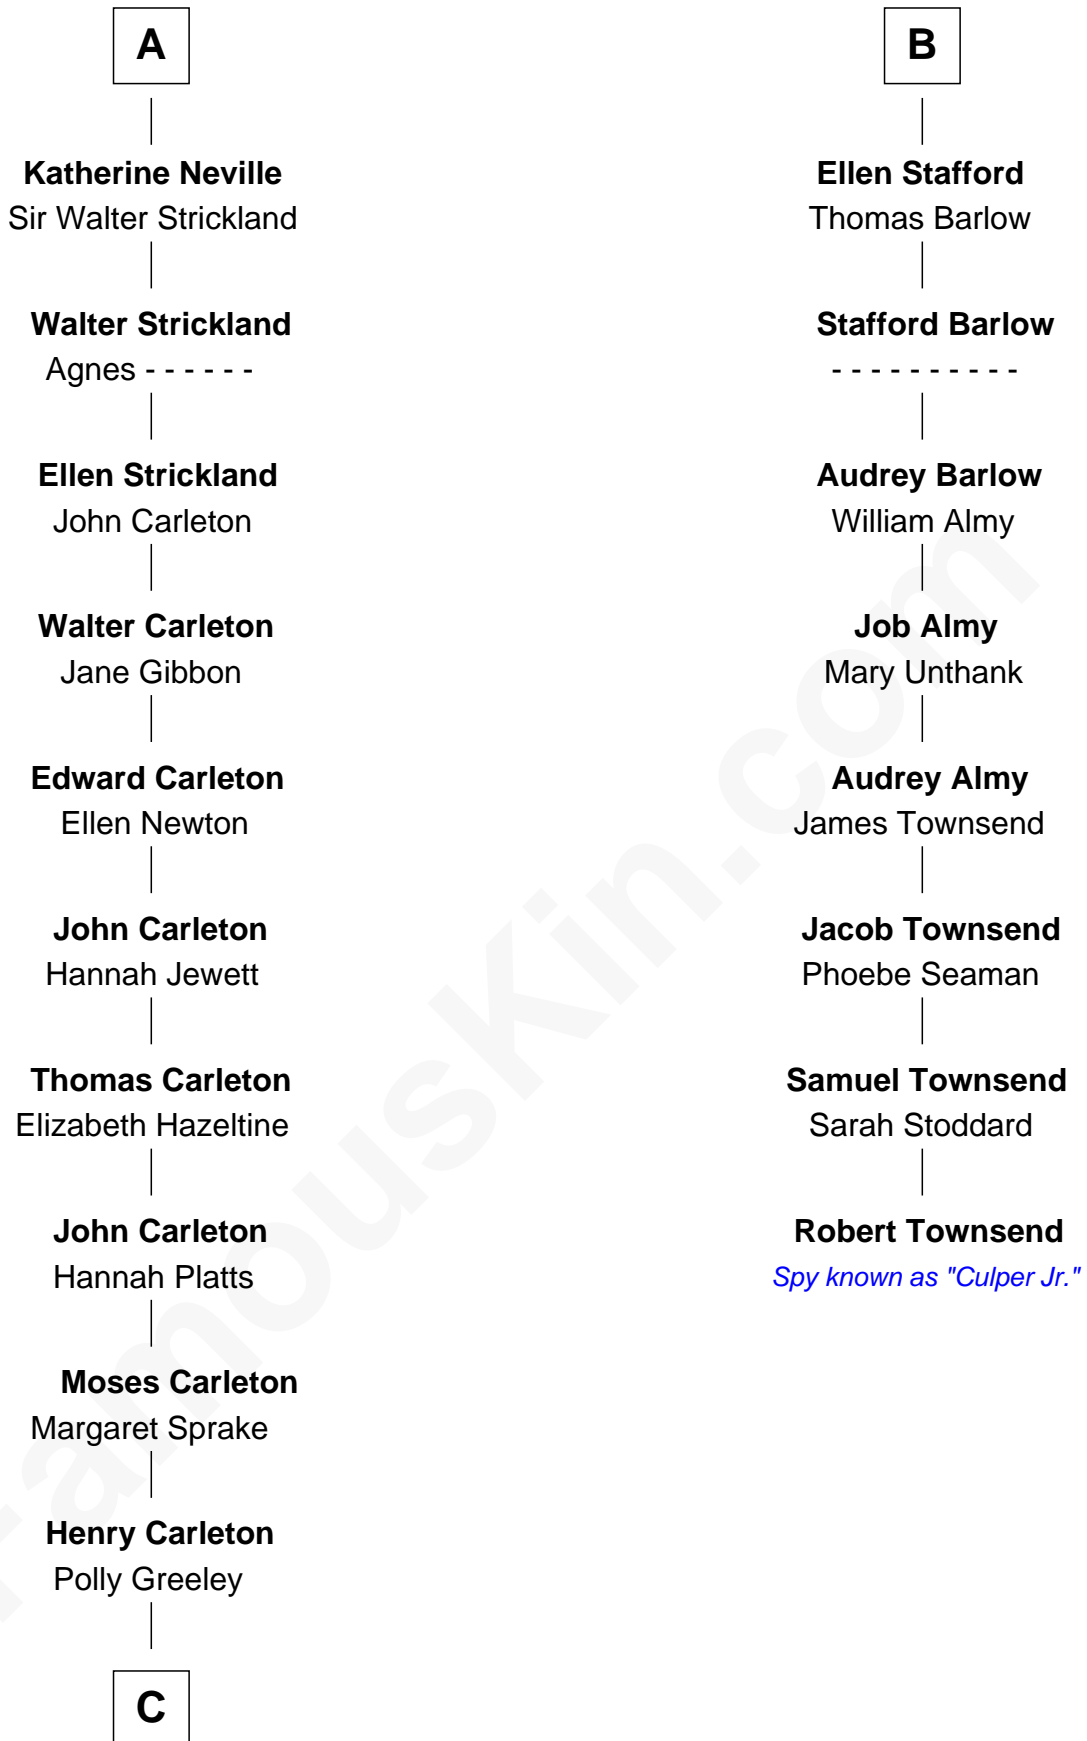

FamousKin.com Relationship Chart of

Charles A. Pillsbury

Co-Founder of C.A. Pillsbury Co.

14th cousin 4 times removed of

Robert Townsend

Member of the Culper Spy Ring during the American Revolution

C

—
Margaret Sprague Carleton