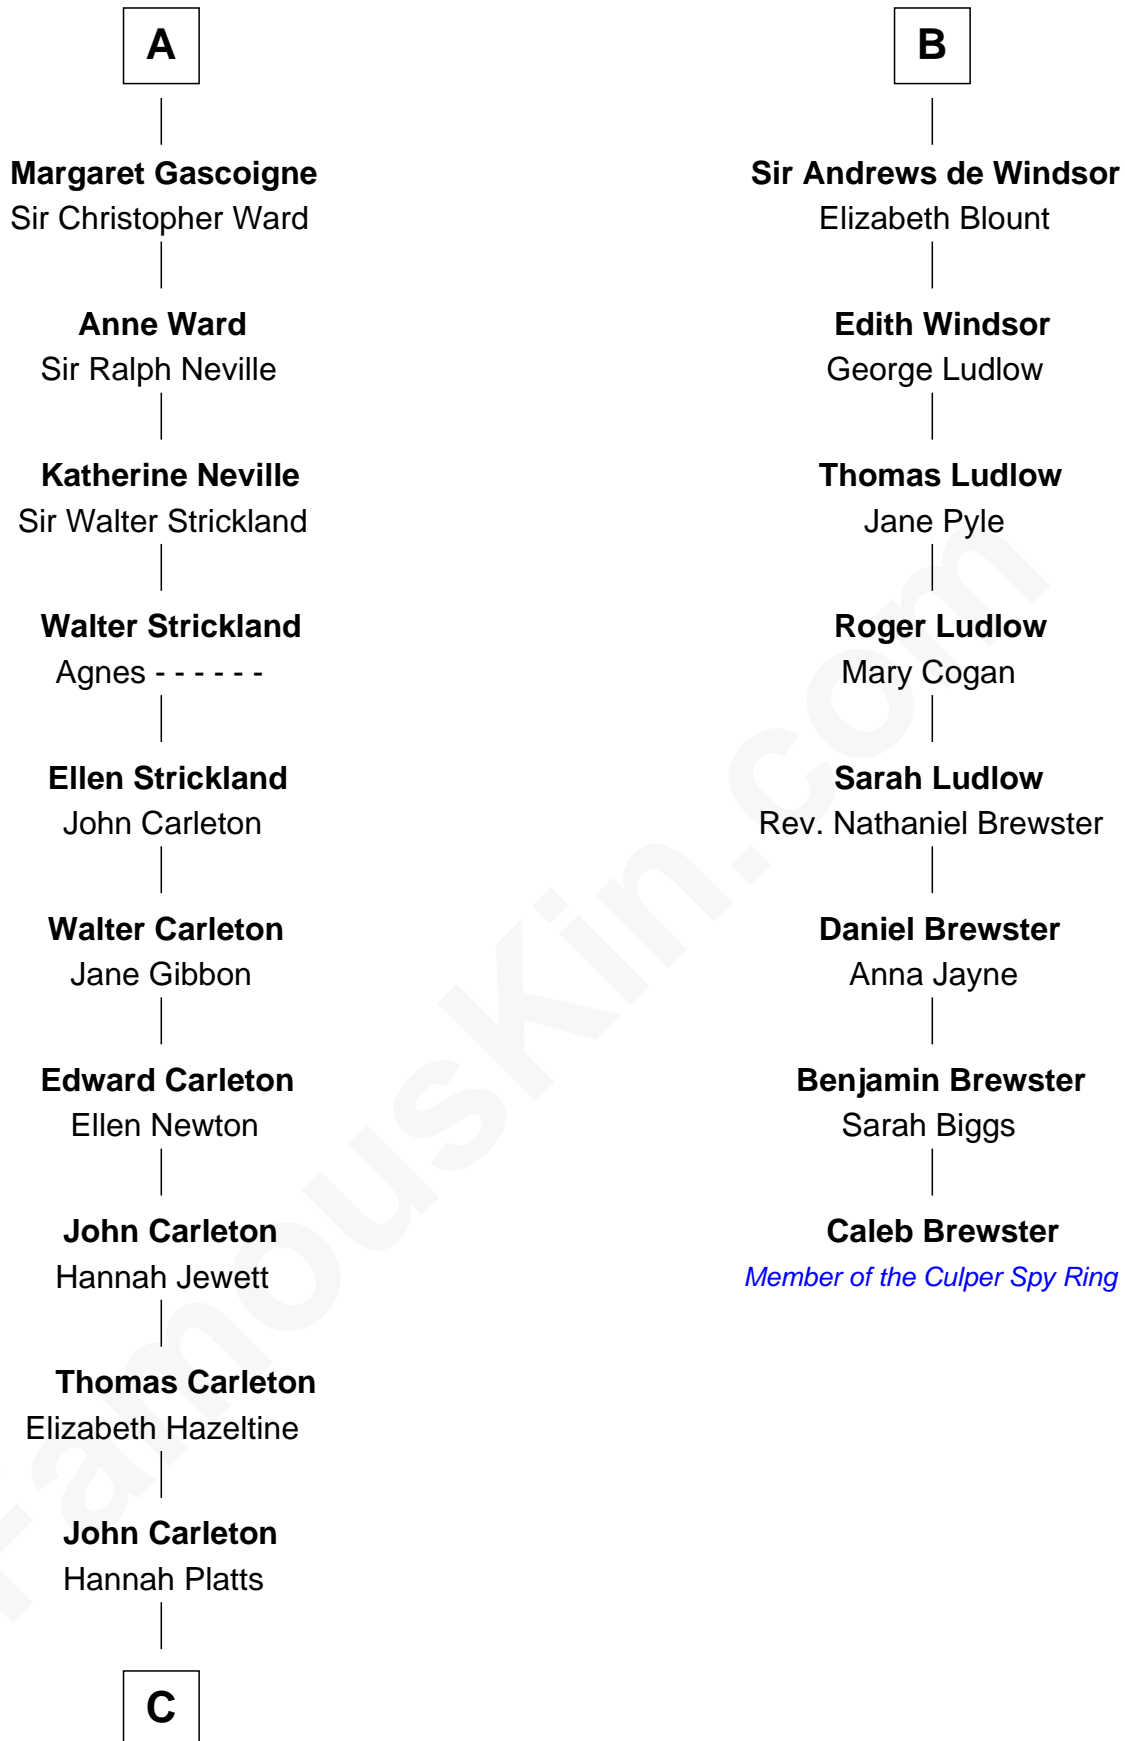

FamousKin.com Relationship Chart of

Charles A. Pillsbury

Co-Founder of C.A. Pillsbury Co.

14th cousin 6 times removed of

Caleb Brewster

Member of the Culper Spy Ring during the American Revolution

C

—
Moses Carleton

Margaret Sprake

—
Henry Carleton

Polly Greeley

—
Margaret Sprague Carleton

George Alfred Pillsbury

—
Charles A. Pillsbury

Co-Founder of C.A. Pillsbury Co.

FamousKin.com