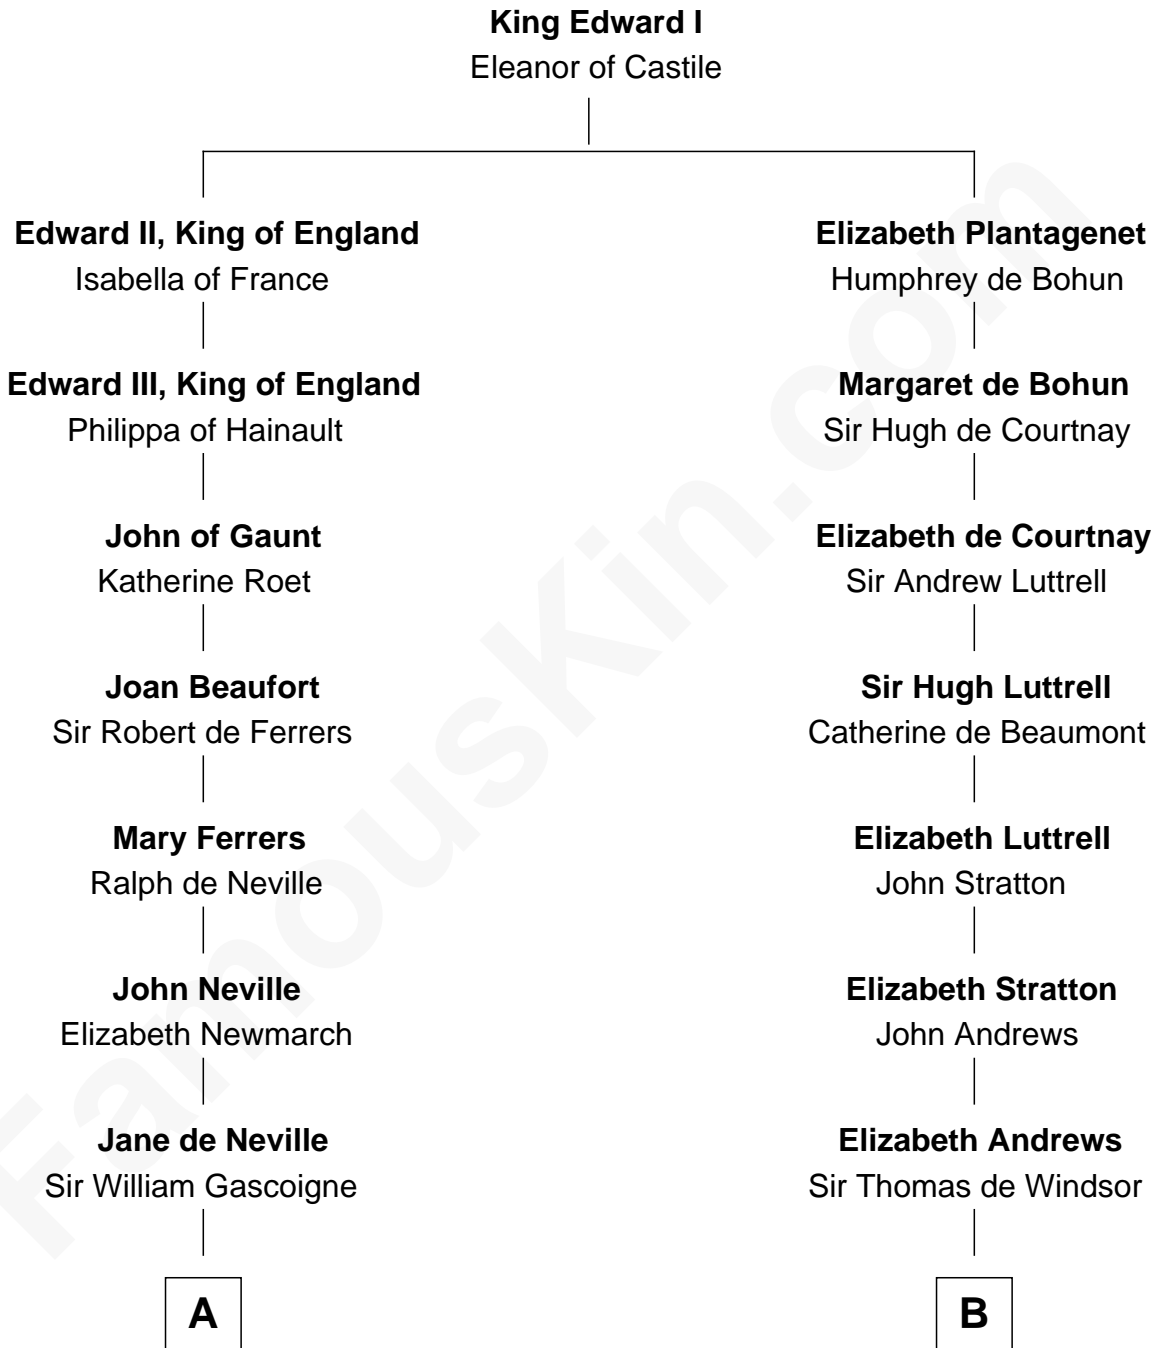

FamousKin.com Relationship Chart of

Charles A. Pillsbury

Co-Founder of C.A. Pillsbury Co.

14th cousin 6 times removed of

Caleb Brewster

Member of the Culper Spy Ring during the American Revolution

C

—
Moses Carleton

Margaret Sprake

—
Henry Carleton

Polly Greeley

—
Margaret Sprague Carleton

George Alfred Pillsbury

—
Charles A. Pillsbury

Co-Founder of C.A. Pillsbury Co.

FamousKin.com