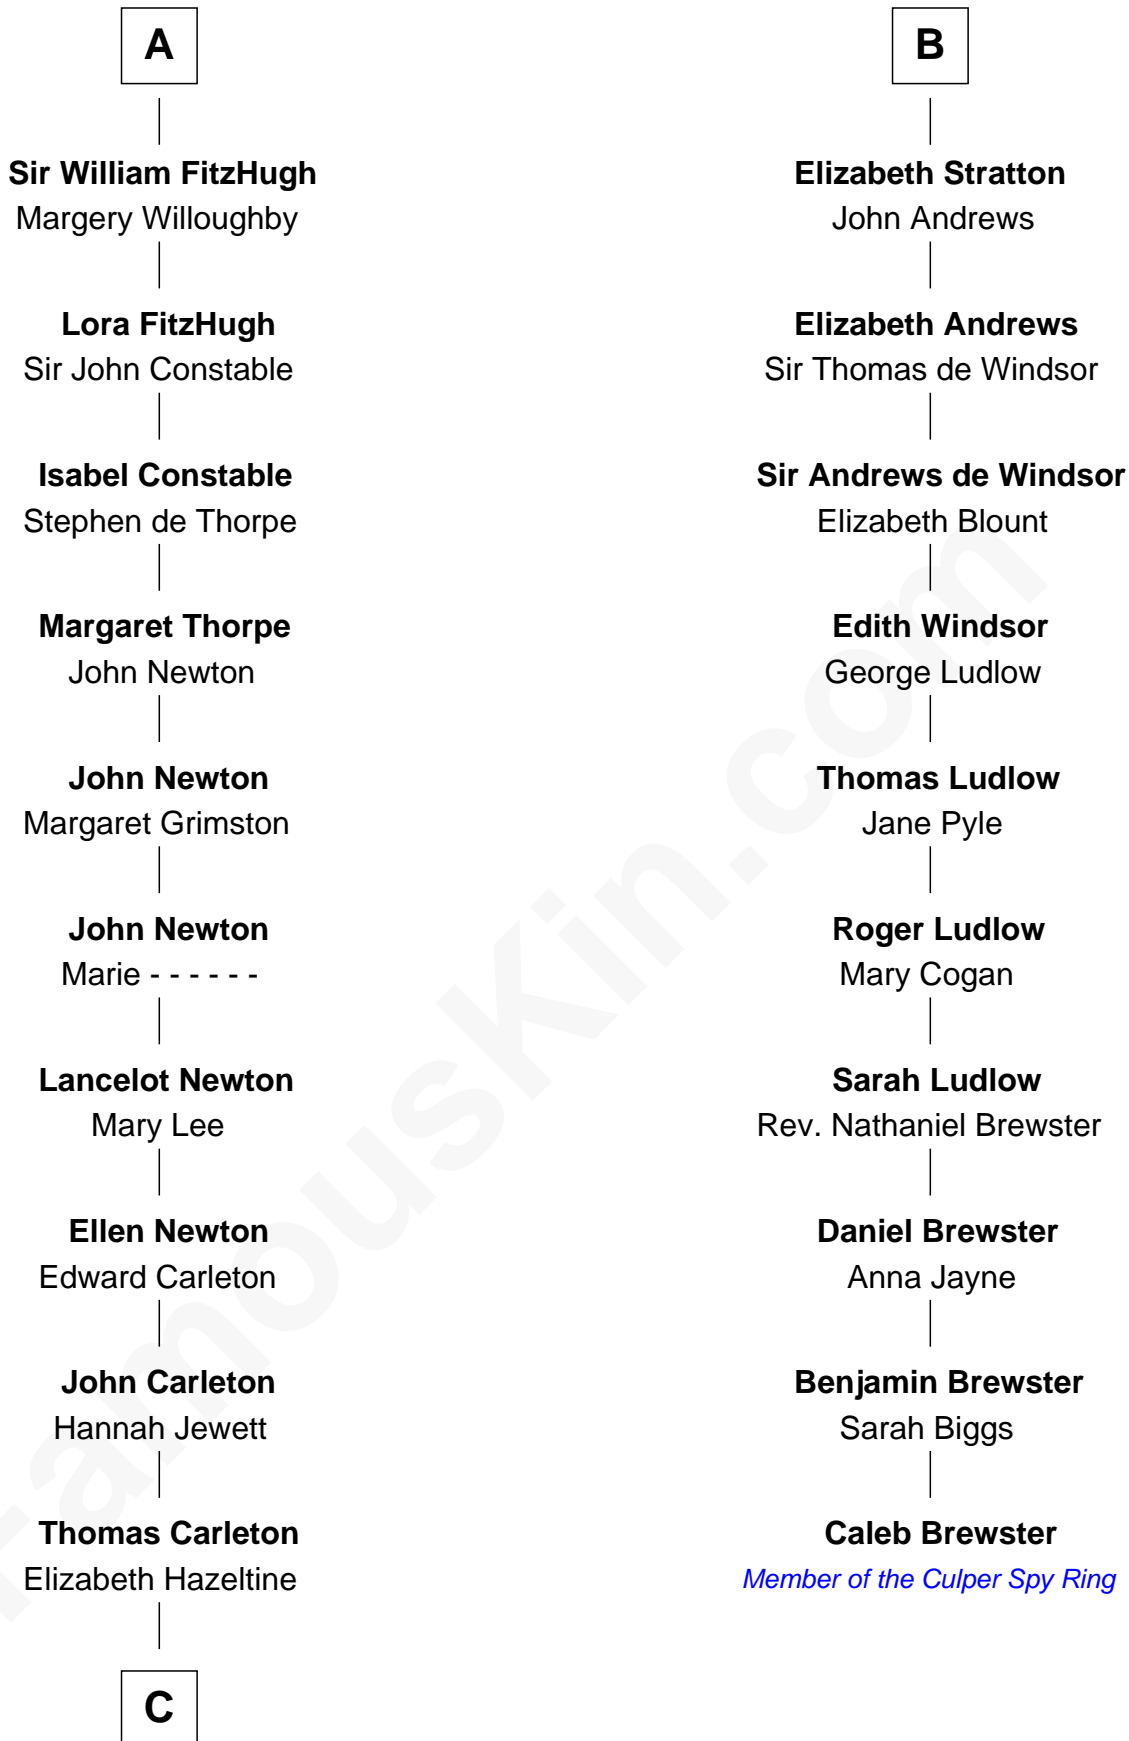

FamousKin.com

Relationship Chart of

Charles A. Pillsbury

Co-Founder of C.A. Pillsbury Co.

16th cousin 5 times removed of

Caleb Brewster

Member of the Culper Spy Ring during the American Revolution

John, King of England

C

—
John Carleton
Hannah Platts

—
Moses Carleton
Margaret Sprake

—
Henry Carleton
Polly Greeley

—
Margaret Sprague Carleton
George Alfred Pillsbury

—
Charles A. Pillsbury
Co-Founder of C.A. Pillsbury Co.

FamousKin.com