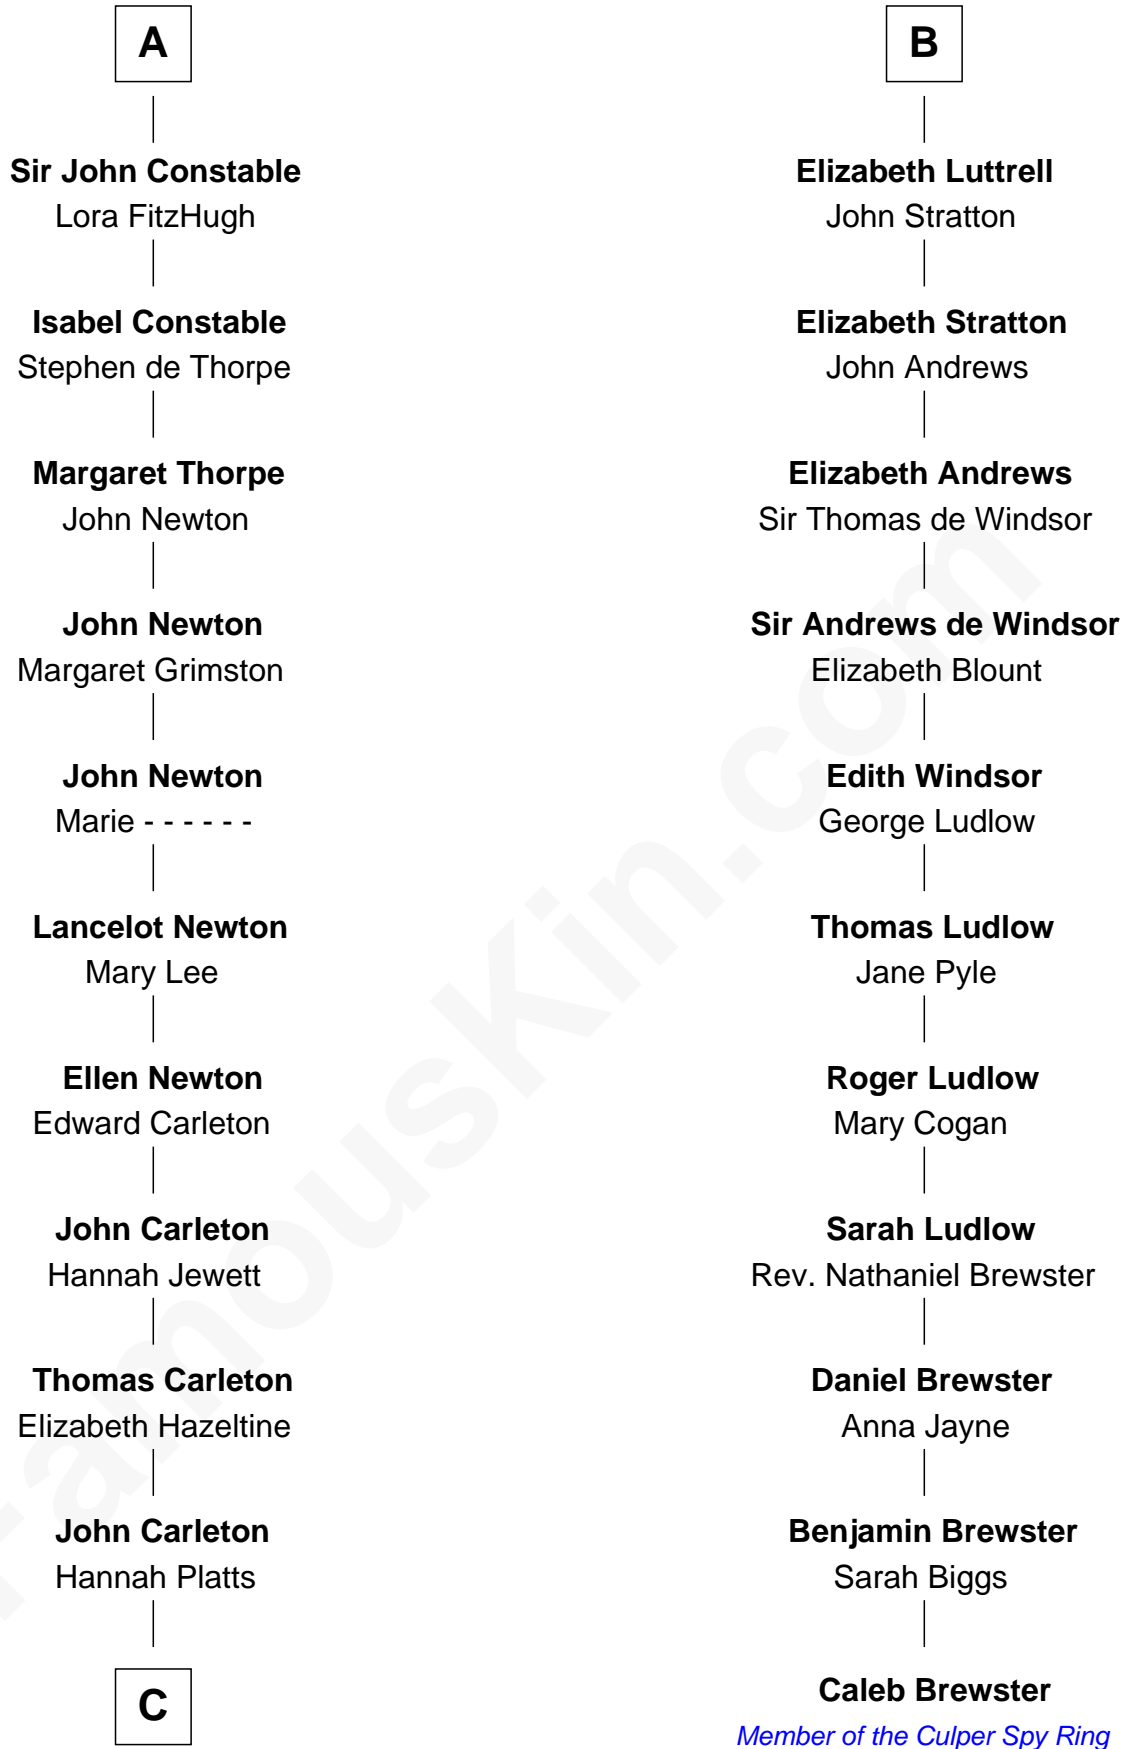

FamousKin.com Relationship Chart of

Charles A. Pillsbury

Co-Founder of C.A. Pillsbury Co.

17th cousin 3 times removed of

Caleb Brewster

Member of the Culper Spy Ring during the American Revolution

C

—
Moses Carleton
Margaret Sprake

—
Henry Carleton
Polly Greeley

—
Margaret Sprague Carleton
George Alfred Pillsbury

—
Charles A. Pillsbury
Co-Founder of C.A. Pillsbury Co.

FamousKin.com