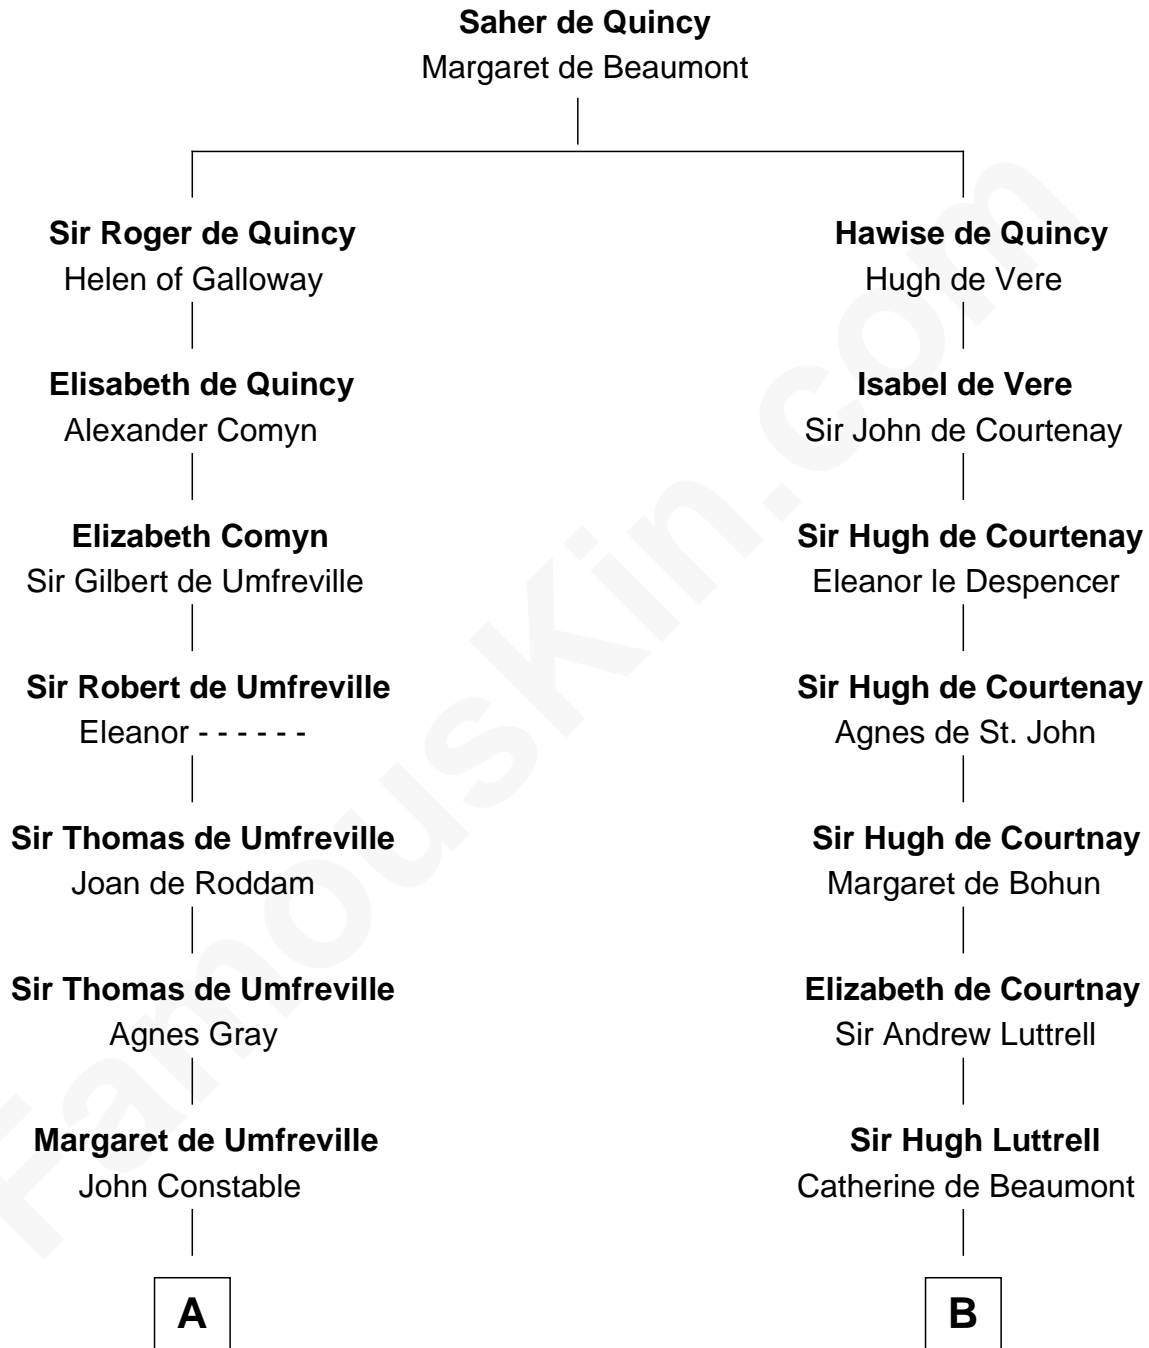

FamousKin.com Relationship Chart of

Charles A. Pillsbury

Co-Founder of C.A. Pillsbury Co.

17th cousin 3 times removed of

Caleb Brewster

Member of the Culper Spy Ring during the American Revolution

C

—
Moses Carleton
Margaret Sprake

—
Henry Carleton
Polly Greeley

—
Margaret Sprague Carleton
George Alfred Pillsbury

—
Charles A. Pillsbury
Co-Founder of C.A. Pillsbury Co.

FamousKin.com