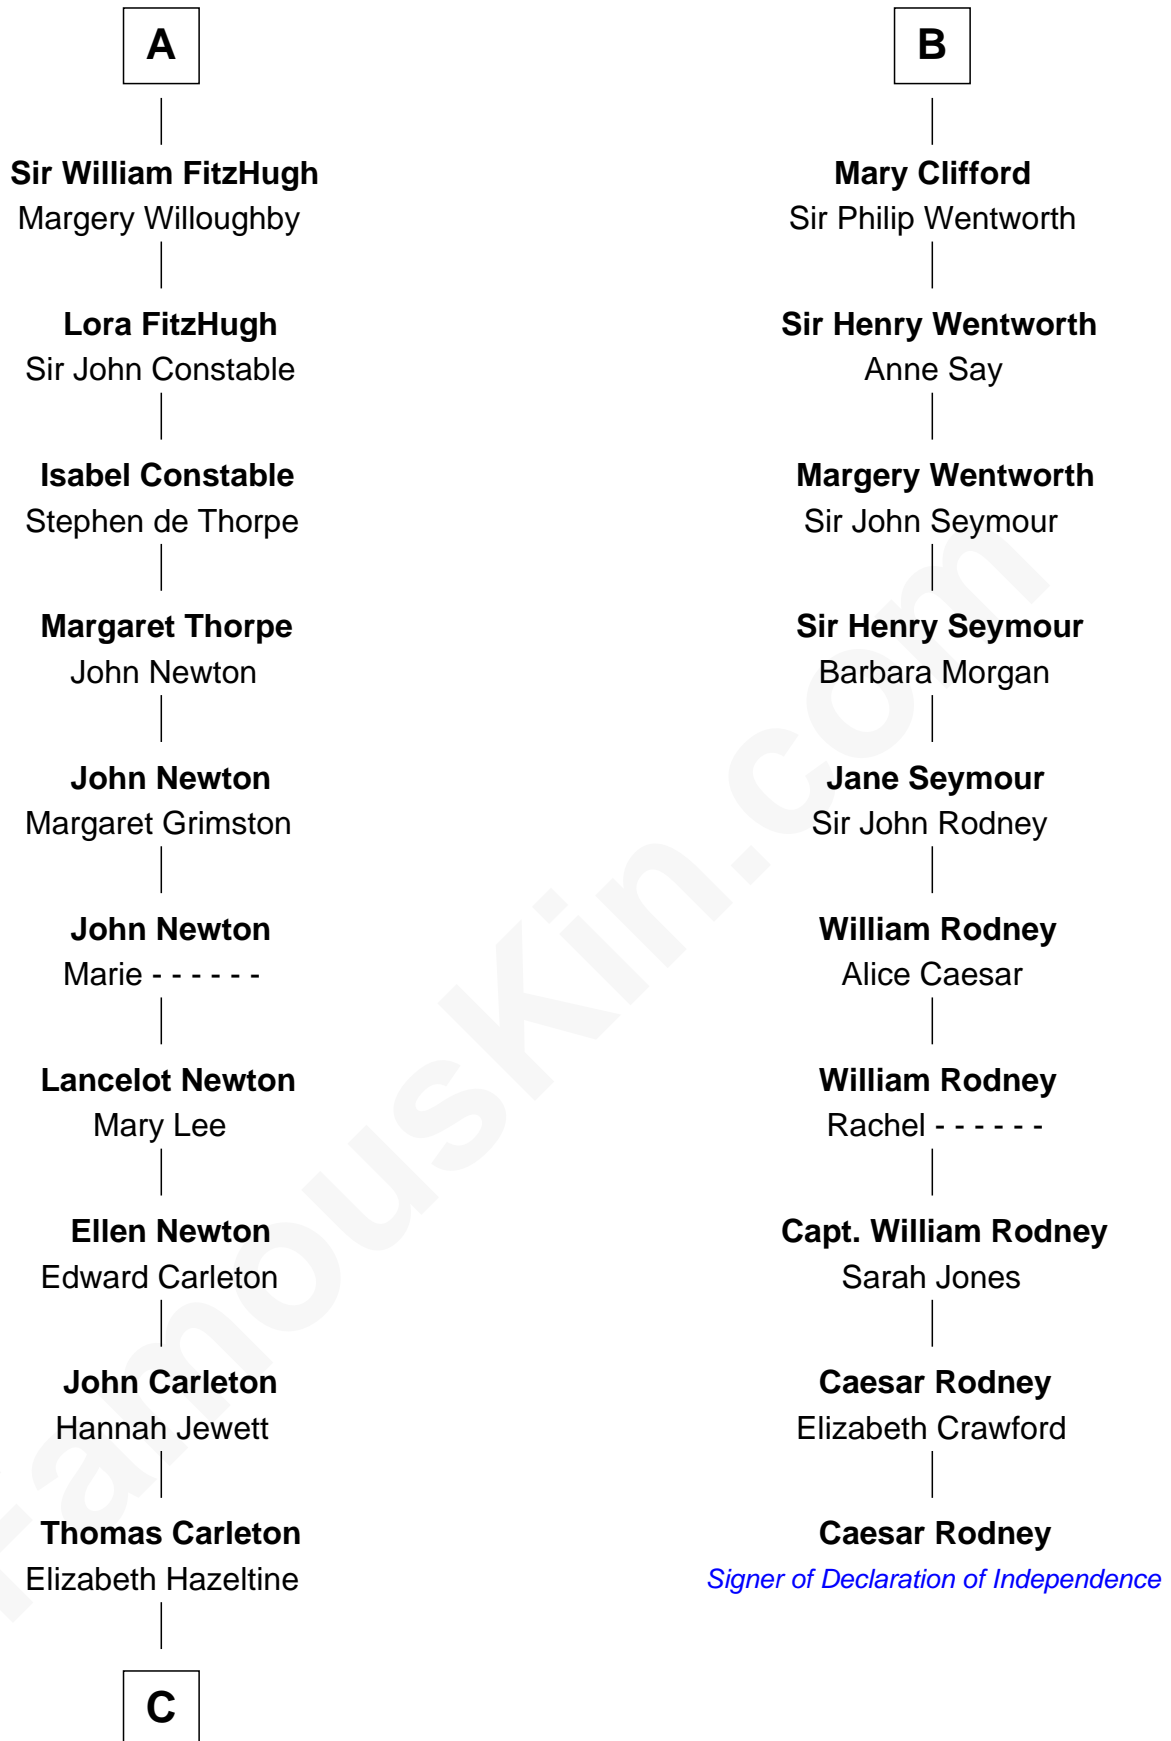

FamousKin.com Relationship Chart of

Charles A. Pillsbury

Co-Founder of C.A. Pillsbury Co.

16th cousin 5 times removed of

Caesar Rodney

Signer of the Declaration of Independence

C

—
John Carleton
Hannah Platts

—
Moses Carleton
Margaret Sprake

—
Henry Carleton
Polly Greeley

—
Margaret Sprague Carleton
George Alfred Pillsbury

—
Charles A. Pillsbury
Co-Founder of C.A. Pillsbury Co.

FamousKin.com