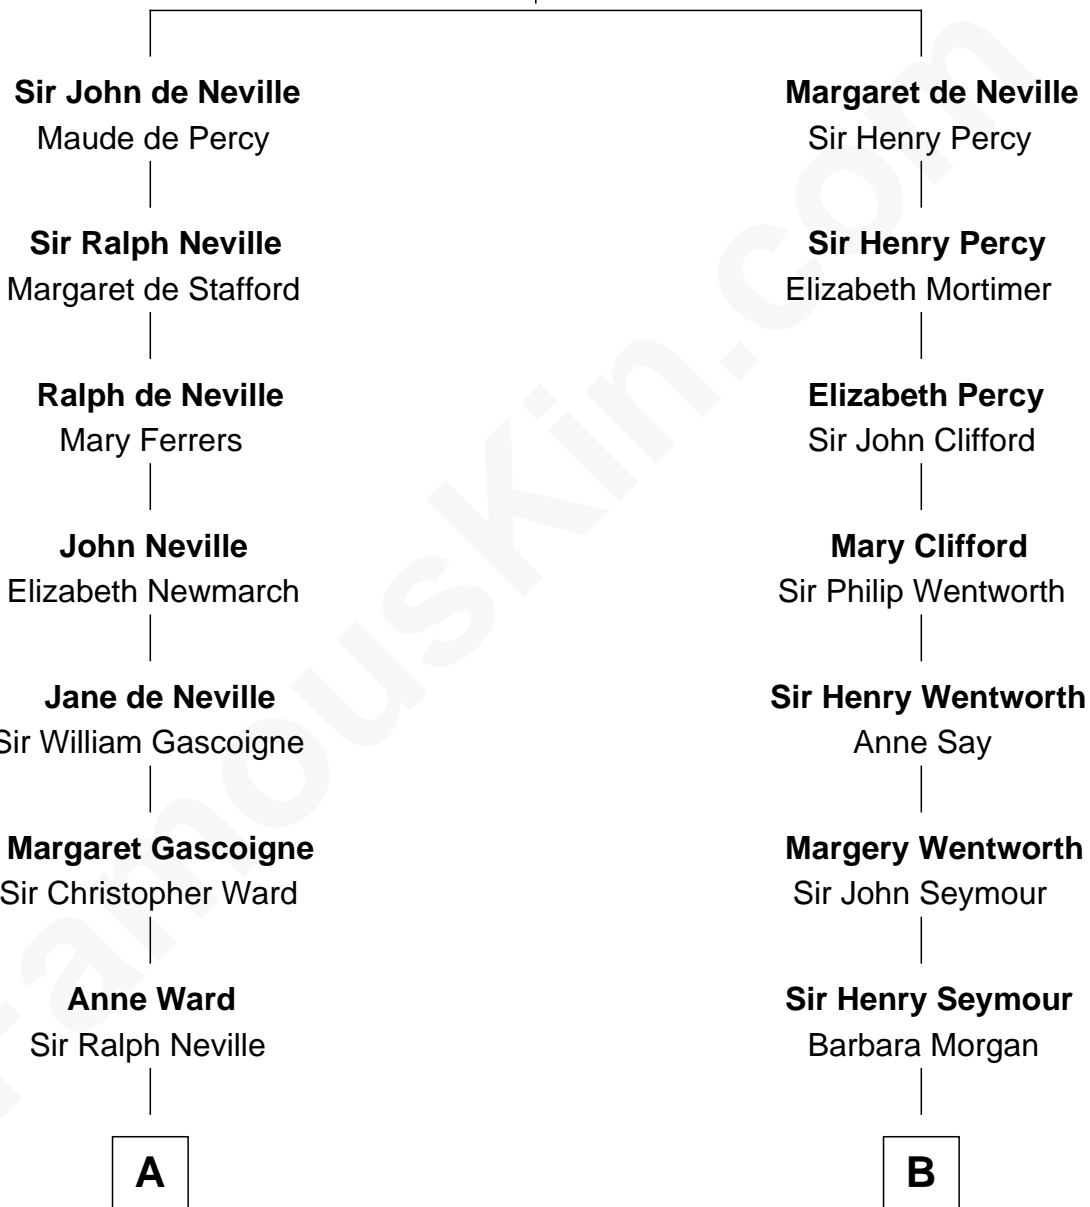

FamousKin.com

Relationship Chart of

Charles A. Pillsbury

Co-Founder of C.A. Pillsbury Co.

12th cousin 6 times removed of

Caesar Rodney

Signer of the Declaration of Independence

Sir Ralph de Neville

Alice de Audley

C

—
Margaret Sprague Carleton

George Alfred Pillsbury

—
Charles A. Pillsbury

Co-Founder of C.A. Pillsbury Co.

FamousKin.com