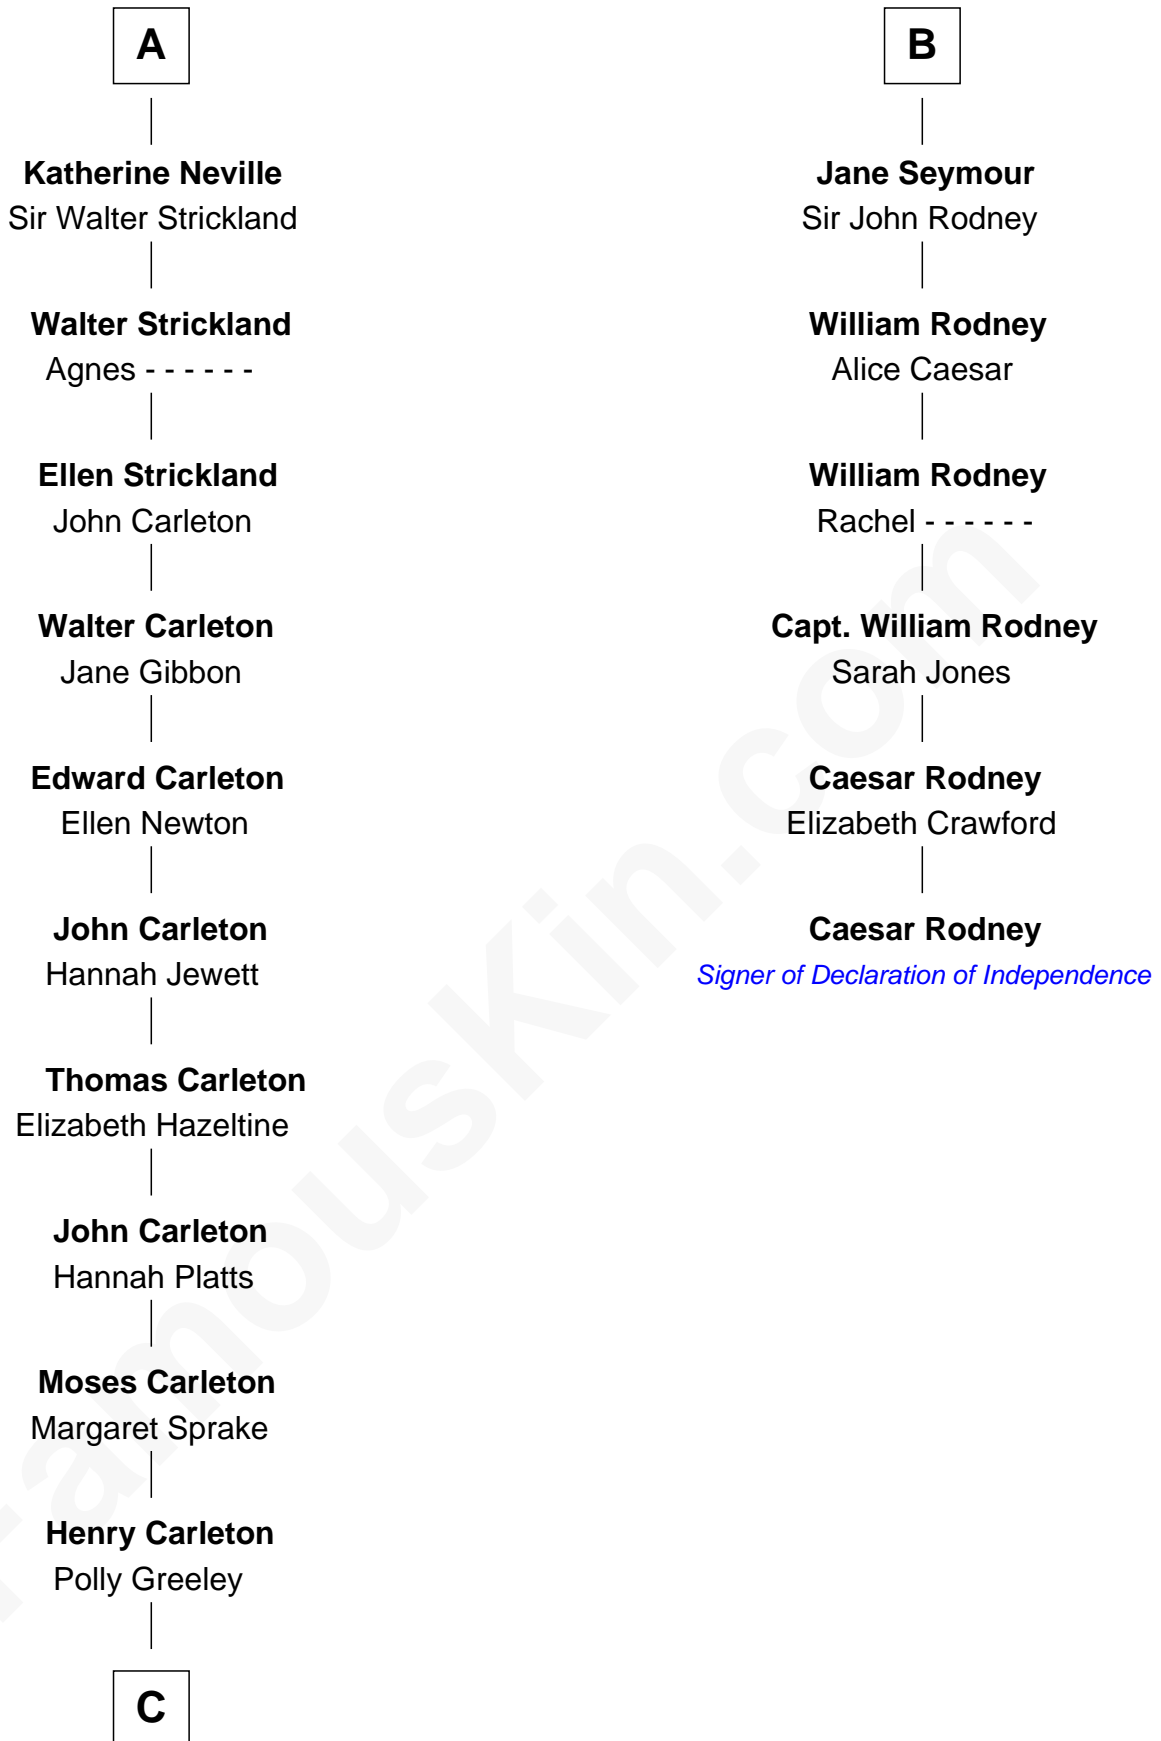

FamousKin.com

Relationship Chart of

Charles A. Pillsbury

Co-Founder of C.A. Pillsbury Co.

12th cousin 6 times removed of

Caesar Rodney

Signer of the Declaration of Independence

Sir Ralph de Neville

Alice de Audley

C

—
Margaret Sprague Carleton

George Alfred Pillsbury

—
Charles A. Pillsbury

Co-Founder of C.A. Pillsbury Co.

FamousKin.com