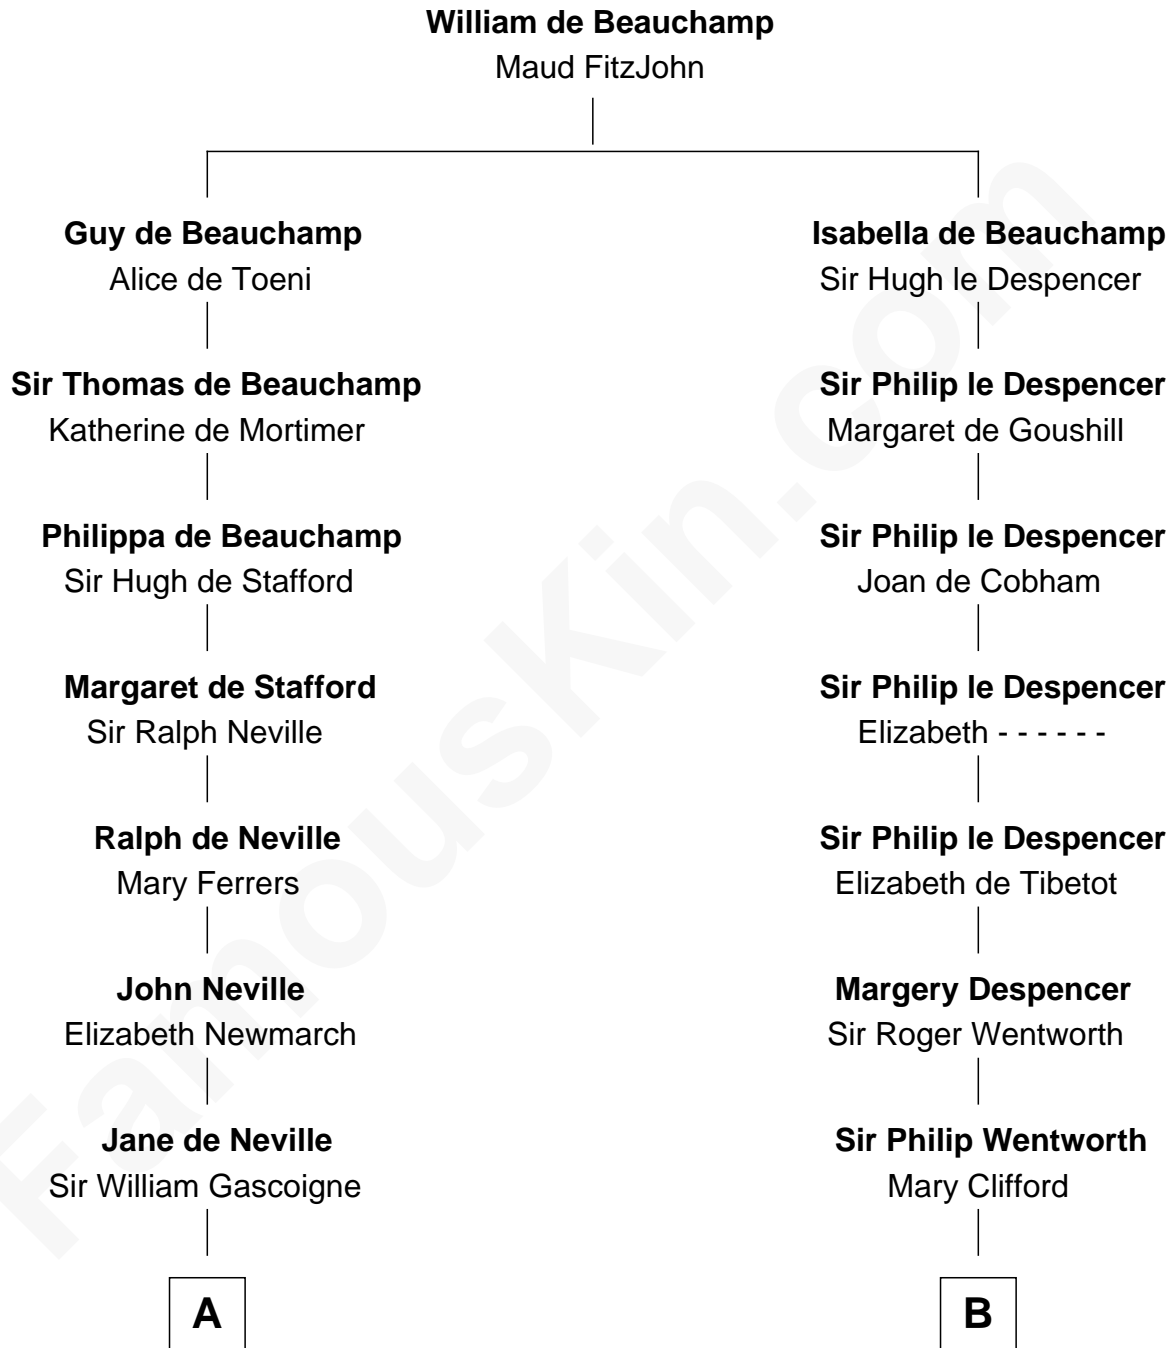

FamousKin.com

Relationship Chart of

Charles A. Pillsbury

Co-Founder of C.A. Pillsbury Co.

15th cousin 5 times removed of

Caesar Rodney

Signer of the Declaration of Independence

C

—
Moses Carleton
Margaret Sprake

—
Henry Carleton
Polly Greeley

—
Margaret Sprague Carleton
George Alfred Pillsbury

—
Charles A. Pillsbury
Co-Founder of C.A. Pillsbury Co.

FamousKin.com