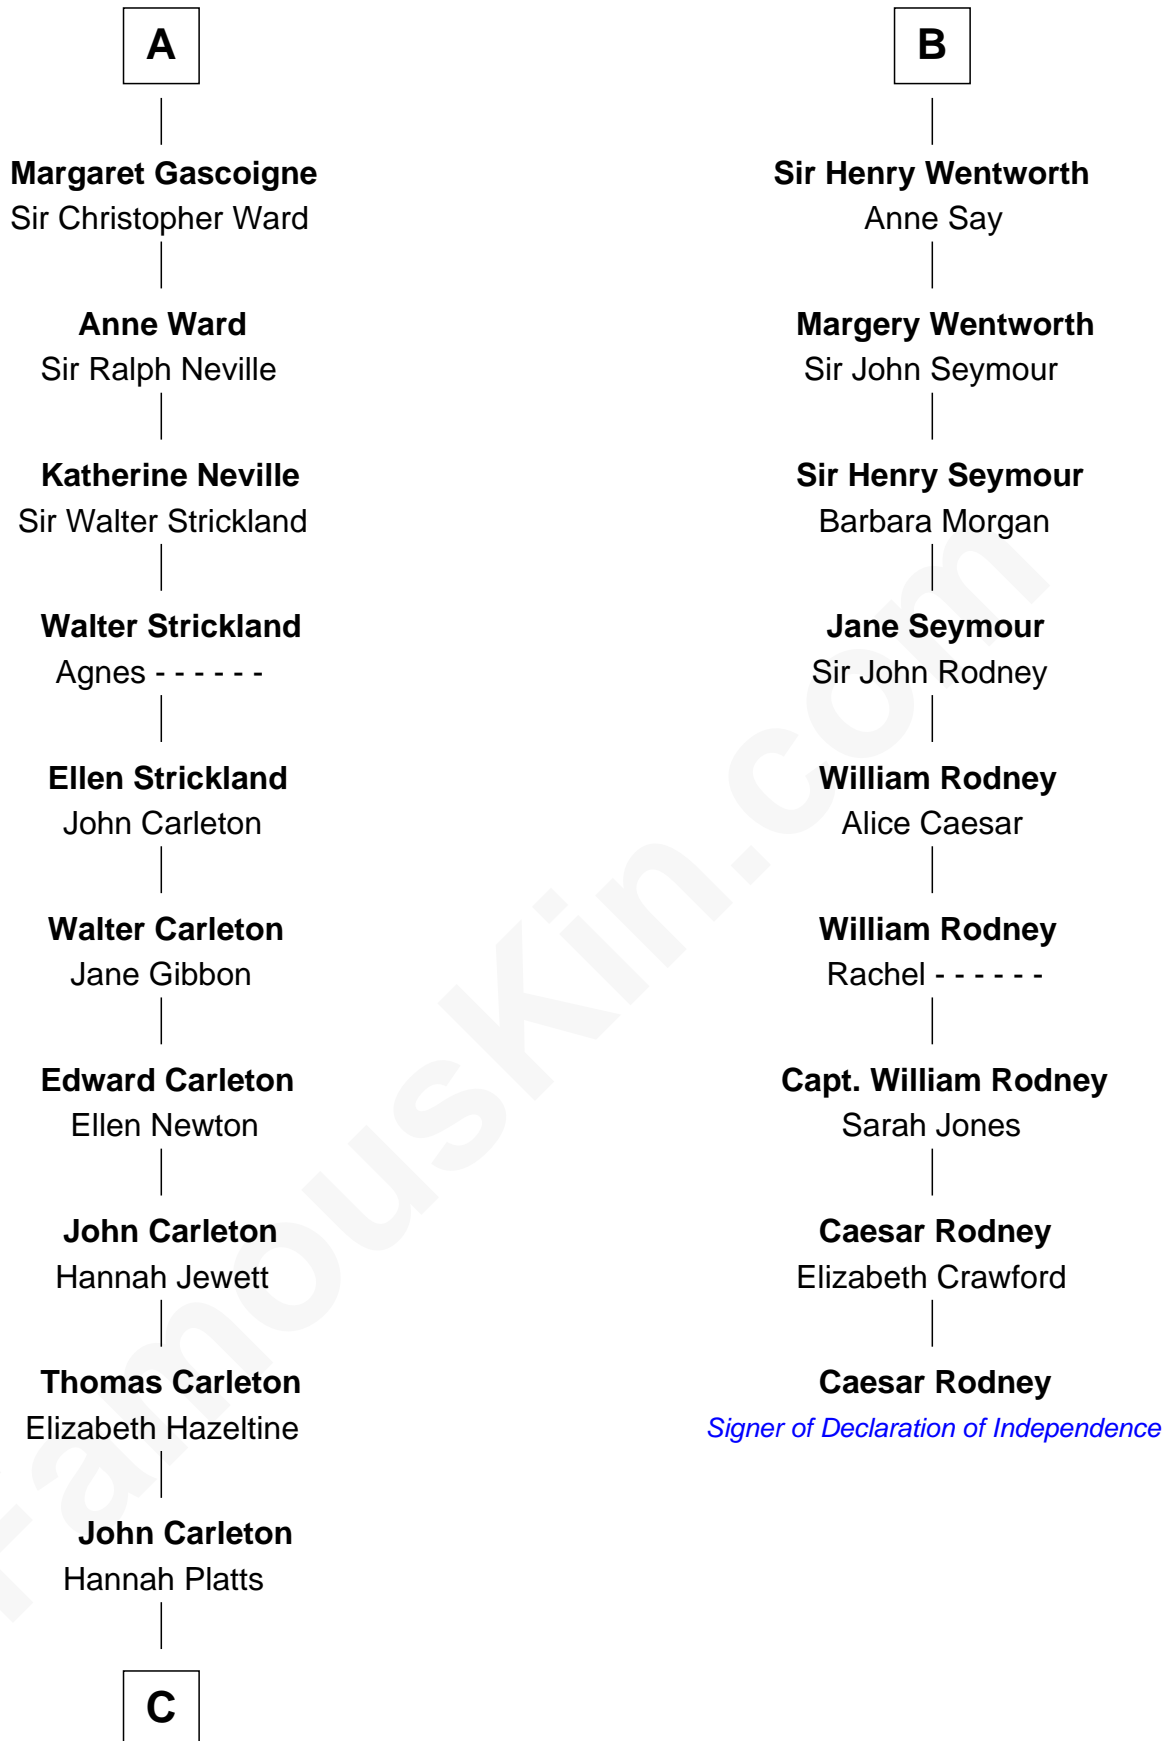

FamousKin.com

Relationship Chart of

Charles A. Pillsbury

Co-Founder of C.A. Pillsbury Co.

15th cousin 5 times removed of

Caesar Rodney

Signer of the Declaration of Independence

C

—
Moses Carleton
Margaret Sprake

—
Henry Carleton
Polly Greeley

—
Margaret Sprague Carleton
George Alfred Pillsbury

—
Charles A. Pillsbury
Co-Founder of C.A. Pillsbury Co.

FamousKin.com