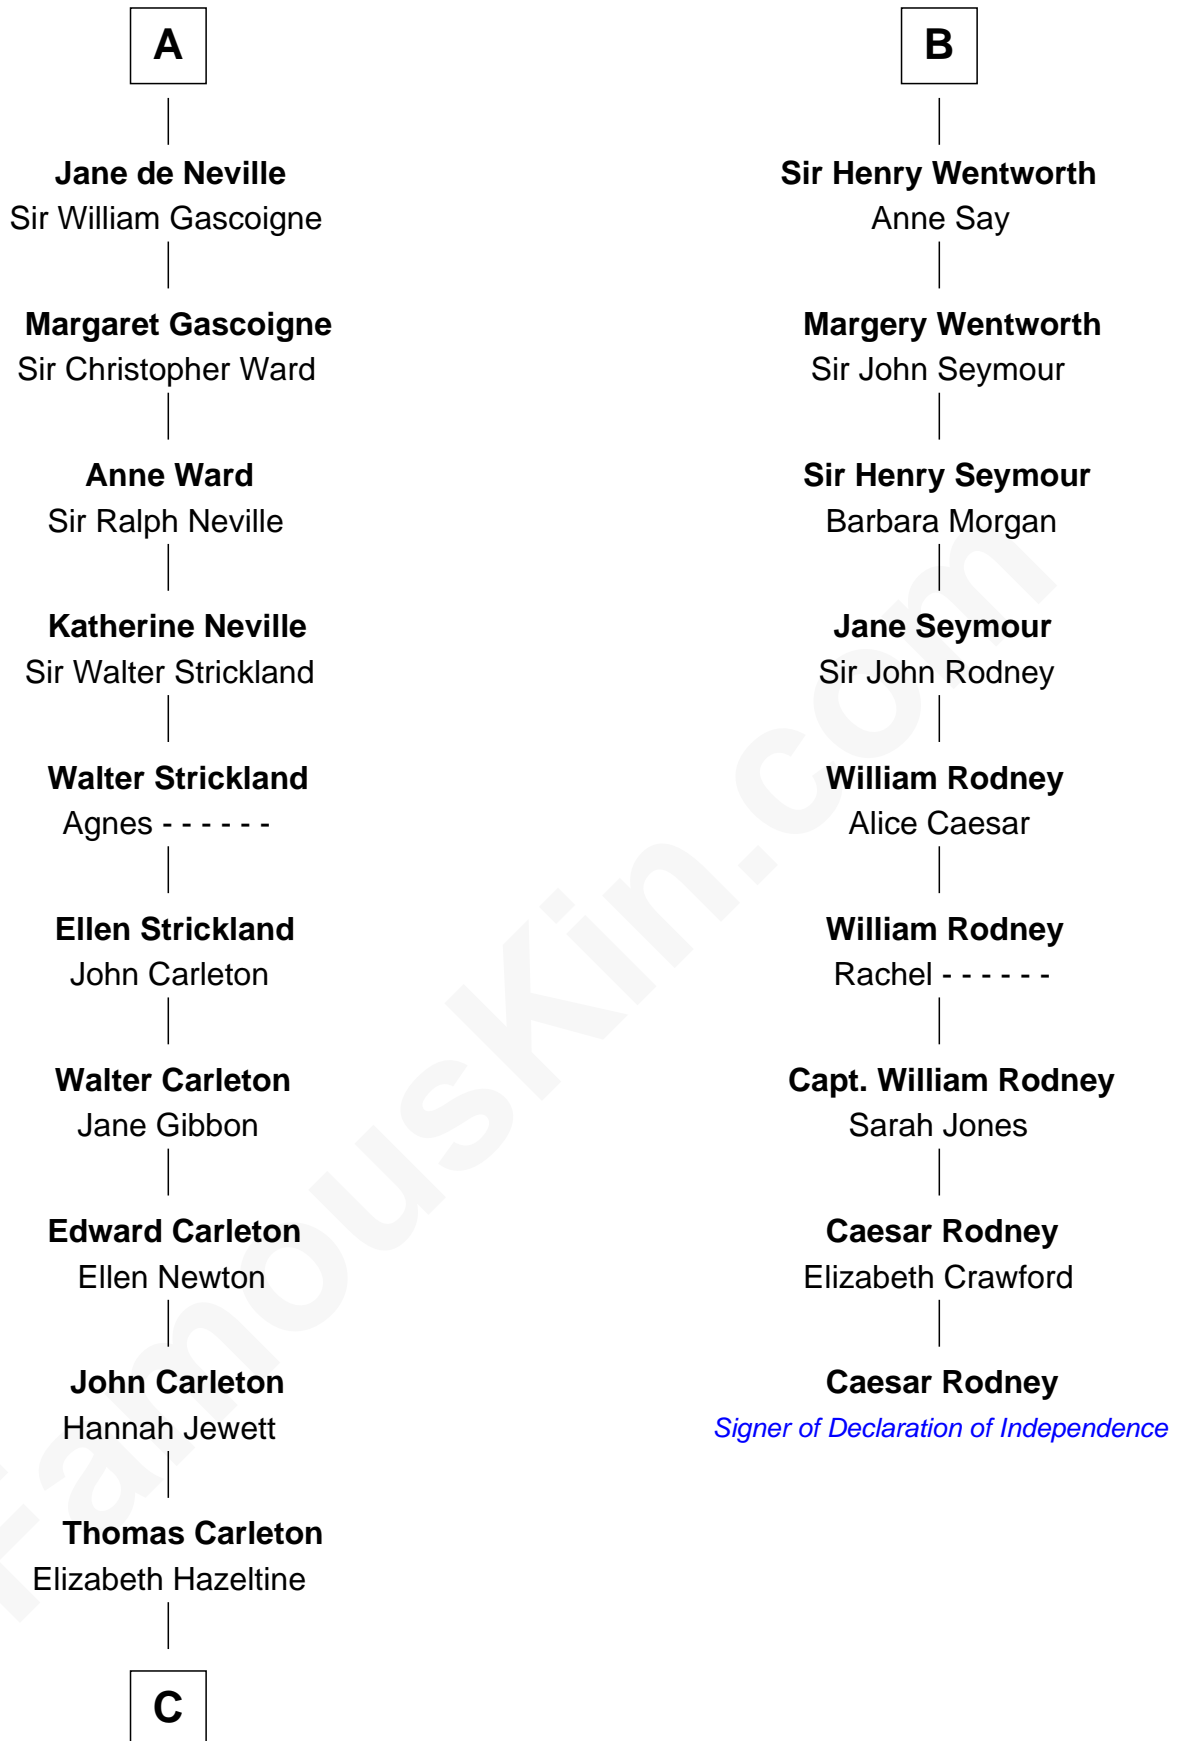

## Relationship Chart of

### Charles A. Pillsbury

Co-Founder of C.A. Pillsbury Co.

15th cousin 6 times removed of

**Caesar Rodney**

Signer of the Declaration of Independence

**C**

—  
**John Carleton**  
Hannah Platts

—  
**Moses Carleton**  
Margaret Sprake