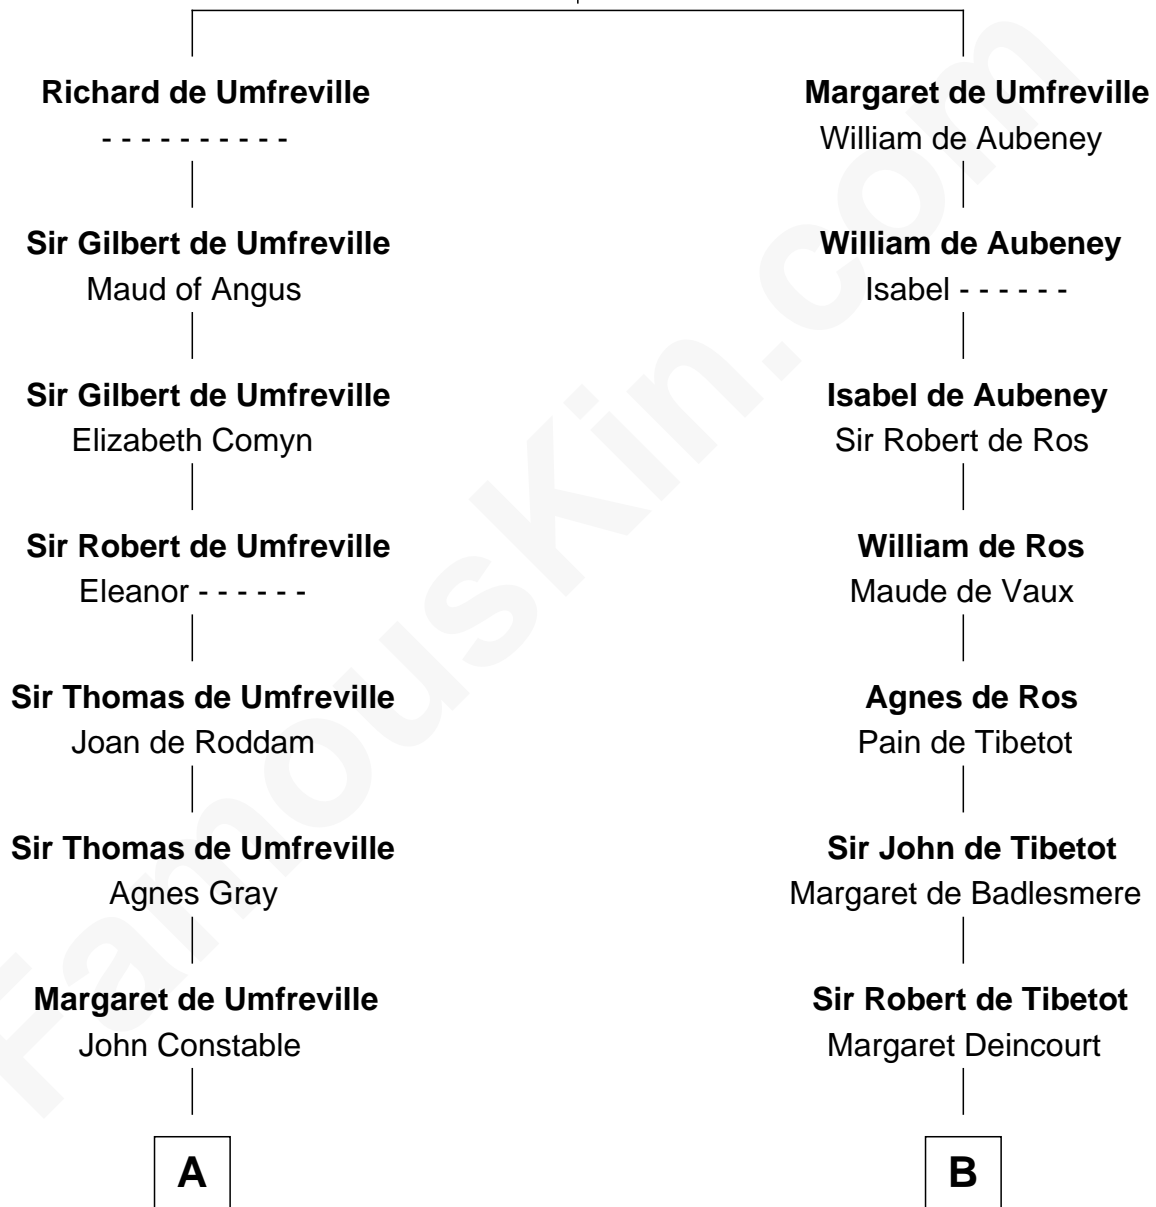

## Relationship Chart of

### Charles A. Pillsbury

Co-Founder of C.A. Pillsbury Co.

18th cousin 2 times removed of

**Caesar Rodney**

Signer of the Declaration of Independence

**Sir Odinel de Umfreville**

Alice de Lucy

**C**

**Moses Carleton**  
Margaret Sprake

**Henry Carleton**  
Polly Greeley

**Margaret Sprague Carleton**  
George Alfred Pillsbury

**Charles A. Pillsbury**  
*Co-Founder of C.A. Pillsbury Co.*

**D**

**Caesar Rodney**  
Elizabeth Crawford