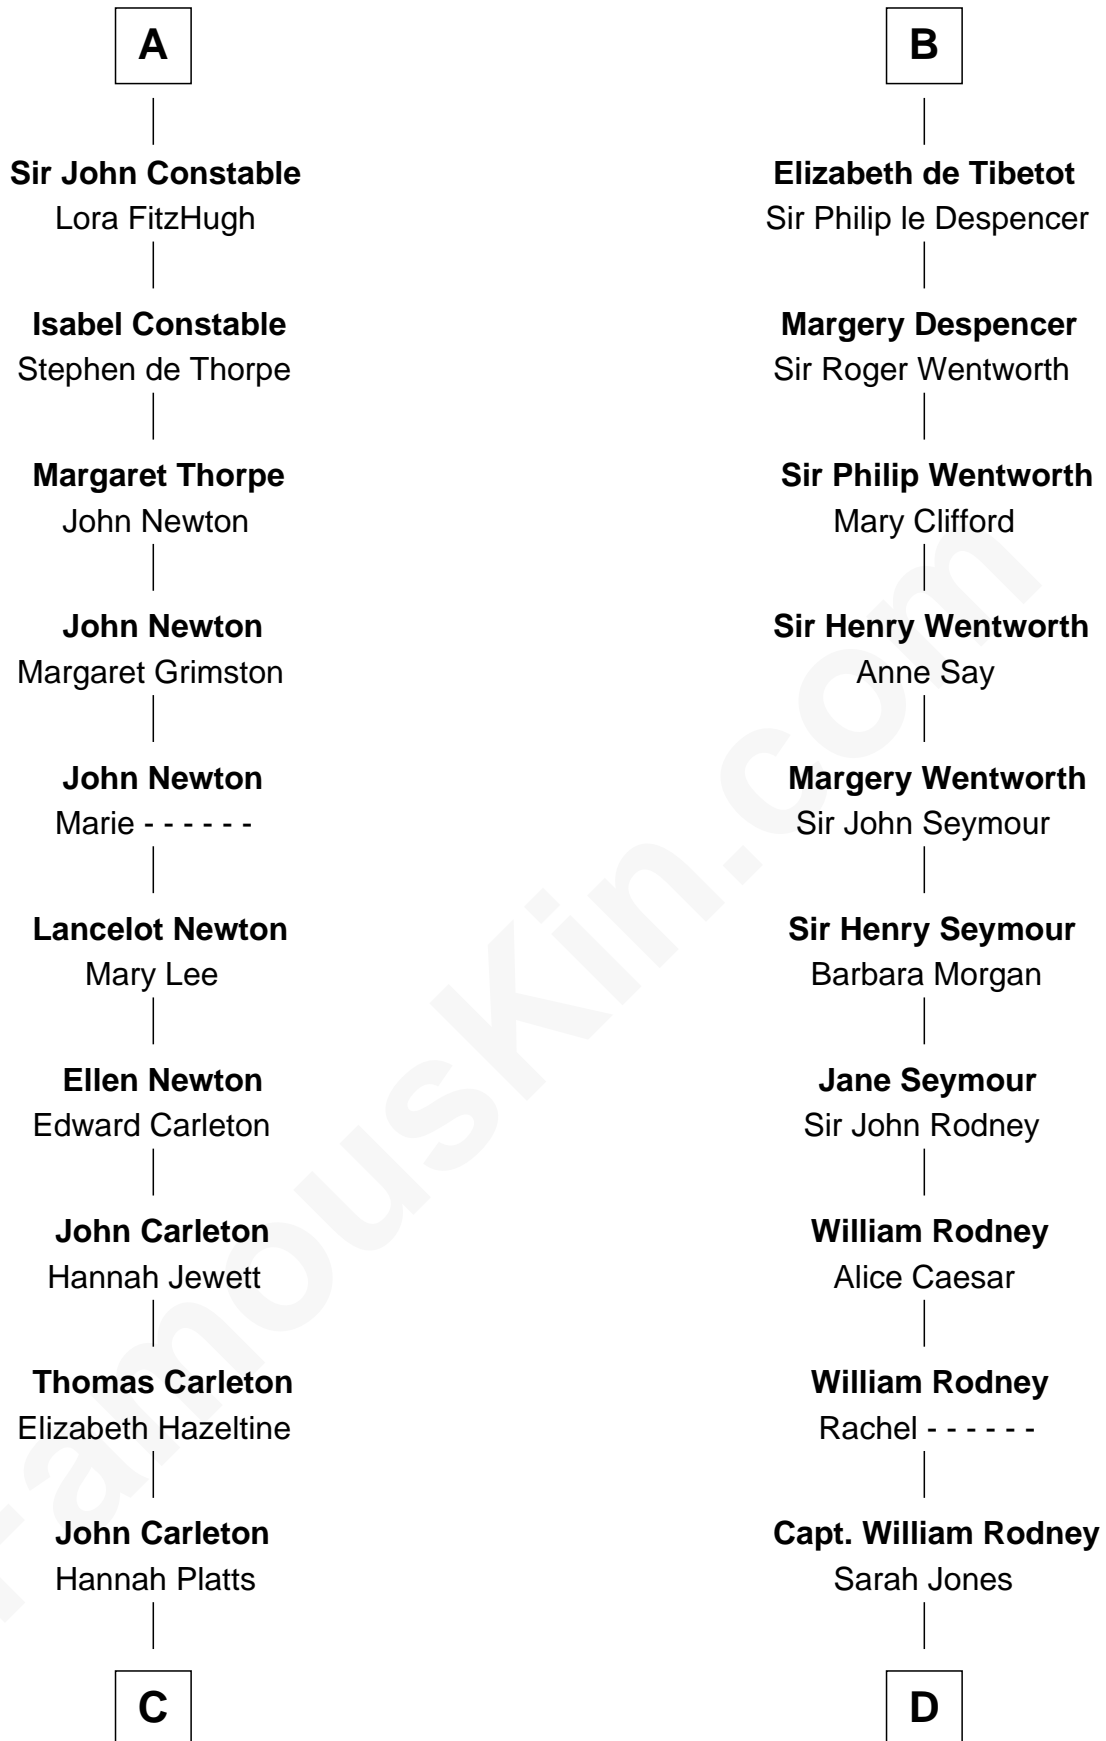

## Relationship Chart of

### Charles A. Pillsbury

Co-Founder of C.A. Pillsbury Co.

18th cousin 2 times removed of

**Caesar Rodney**

Signer of the Declaration of Independence

**Sir Odinel de Umfreville**

Alice de Lucy

**C**

**Moses Carleton**  
Margaret Sprake

**Henry Carleton**  
Polly Greeley

**Margaret Sprague Carleton**  
George Alfred Pillsbury

**Charles A. Pillsbury**  
*Co-Founder of C.A. Pillsbury Co.*

**D**

**Caesar Rodney**  
Elizabeth Crawford