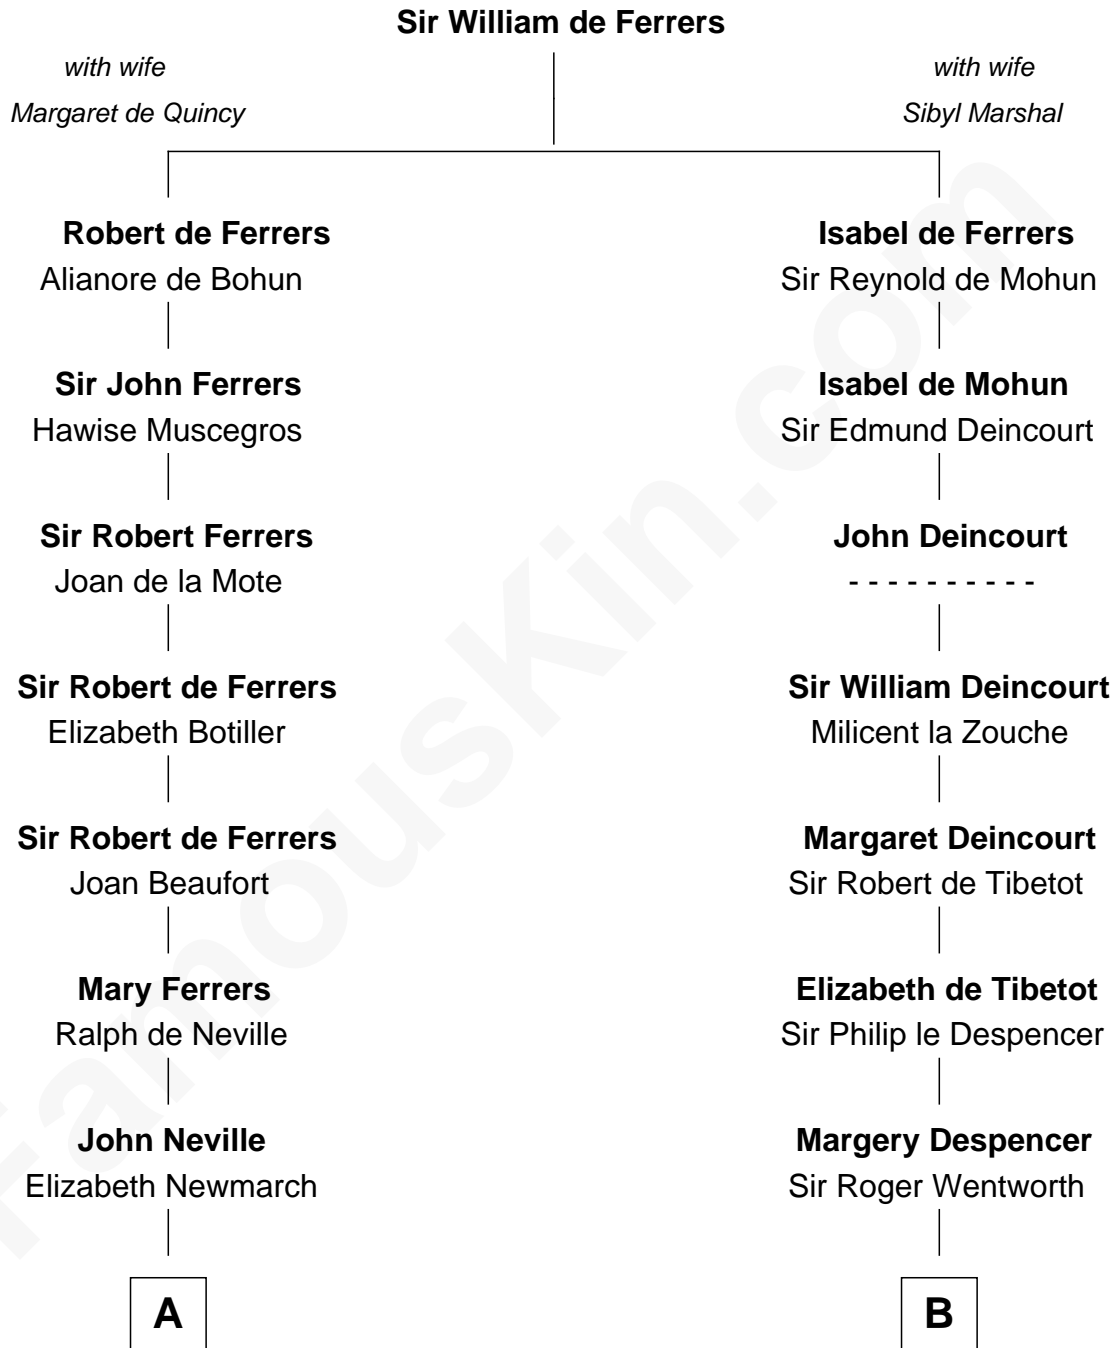

FamousKin.com Relationship Chart of

Charles A. Pillsbury

Co-Founder of C.A. Pillsbury Co.

16th cousin 5 times removed of

Caesar Rodney

Signer of the Declaration of Independence

C

—
John Carleton
Hannah Platts

—
Moses Carleton
Margaret Sprake

—
Henry Carleton
Polly Greeley

—
Margaret Sprague Carleton
George Alfred Pillsbury

—
Charles A. Pillsbury
Co-Founder of C.A. Pillsbury Co.

FamousKin.com