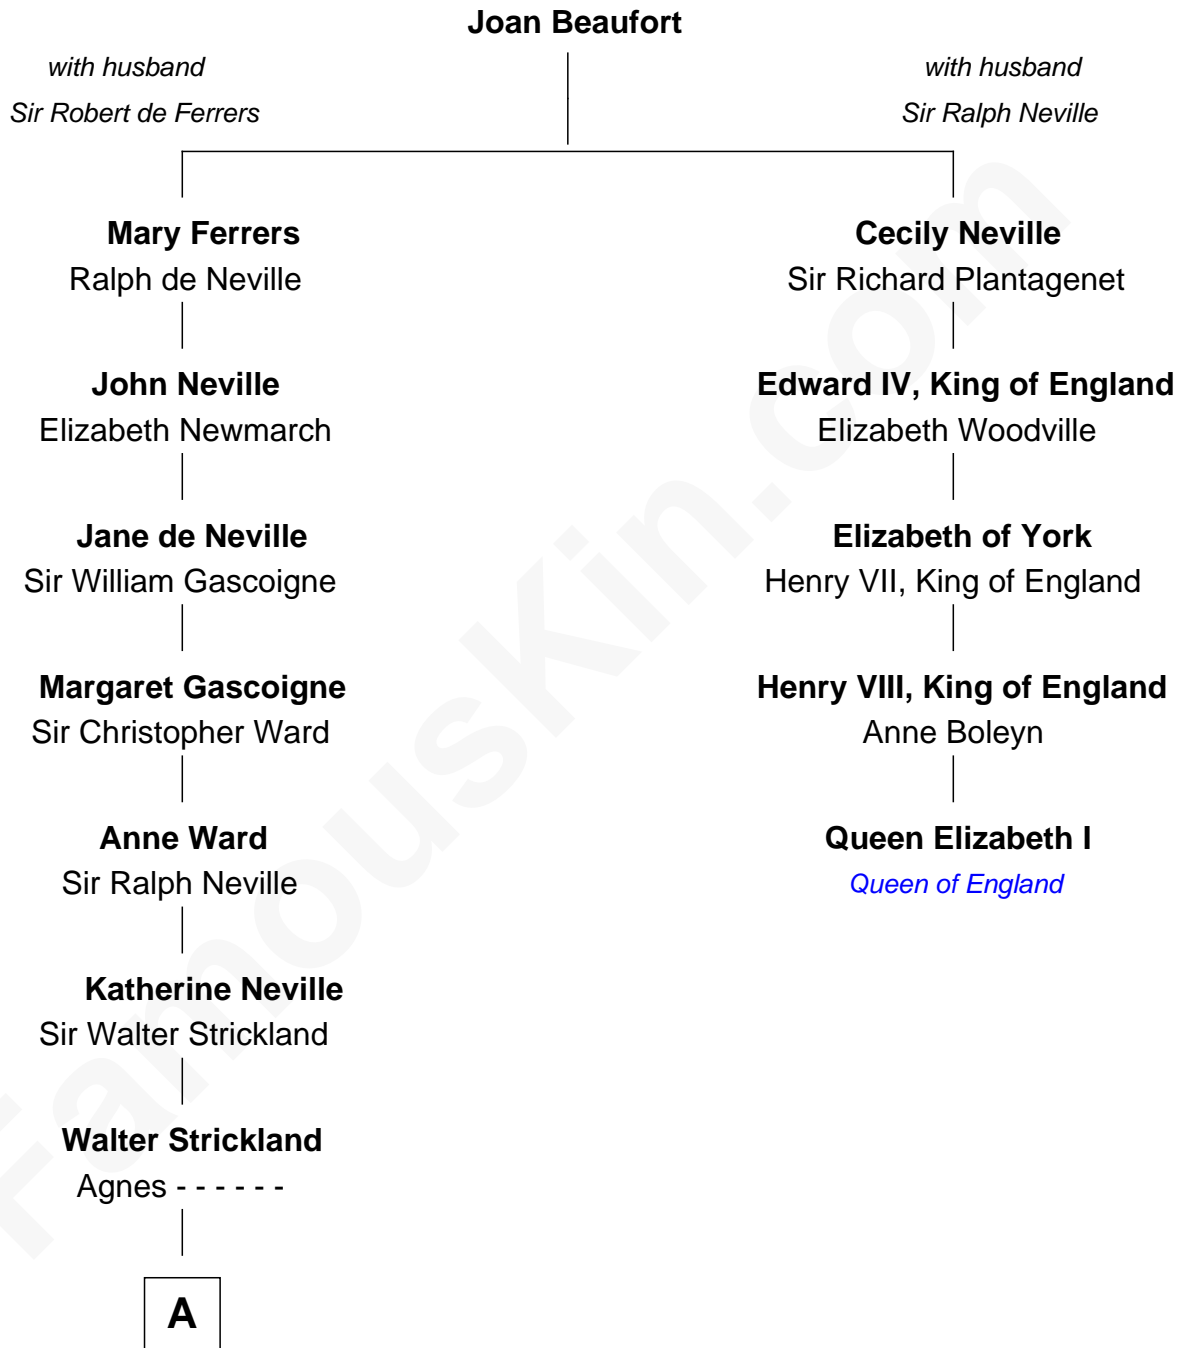

FamousKin.com Relationship Chart of

Charles A. Pillsbury

Co-Founder of C.A. Pillsbury Co.

4th cousin 12 times removed of

Queen Elizabeth I

Queen of England

A

—
Ellen Strickland

John Carleton

—
Walter Carleton

Jane Gibbon

—
Edward Carleton

Ellen Newton

—
John Carleton

Hannah Jewett

—
Thomas Carleton