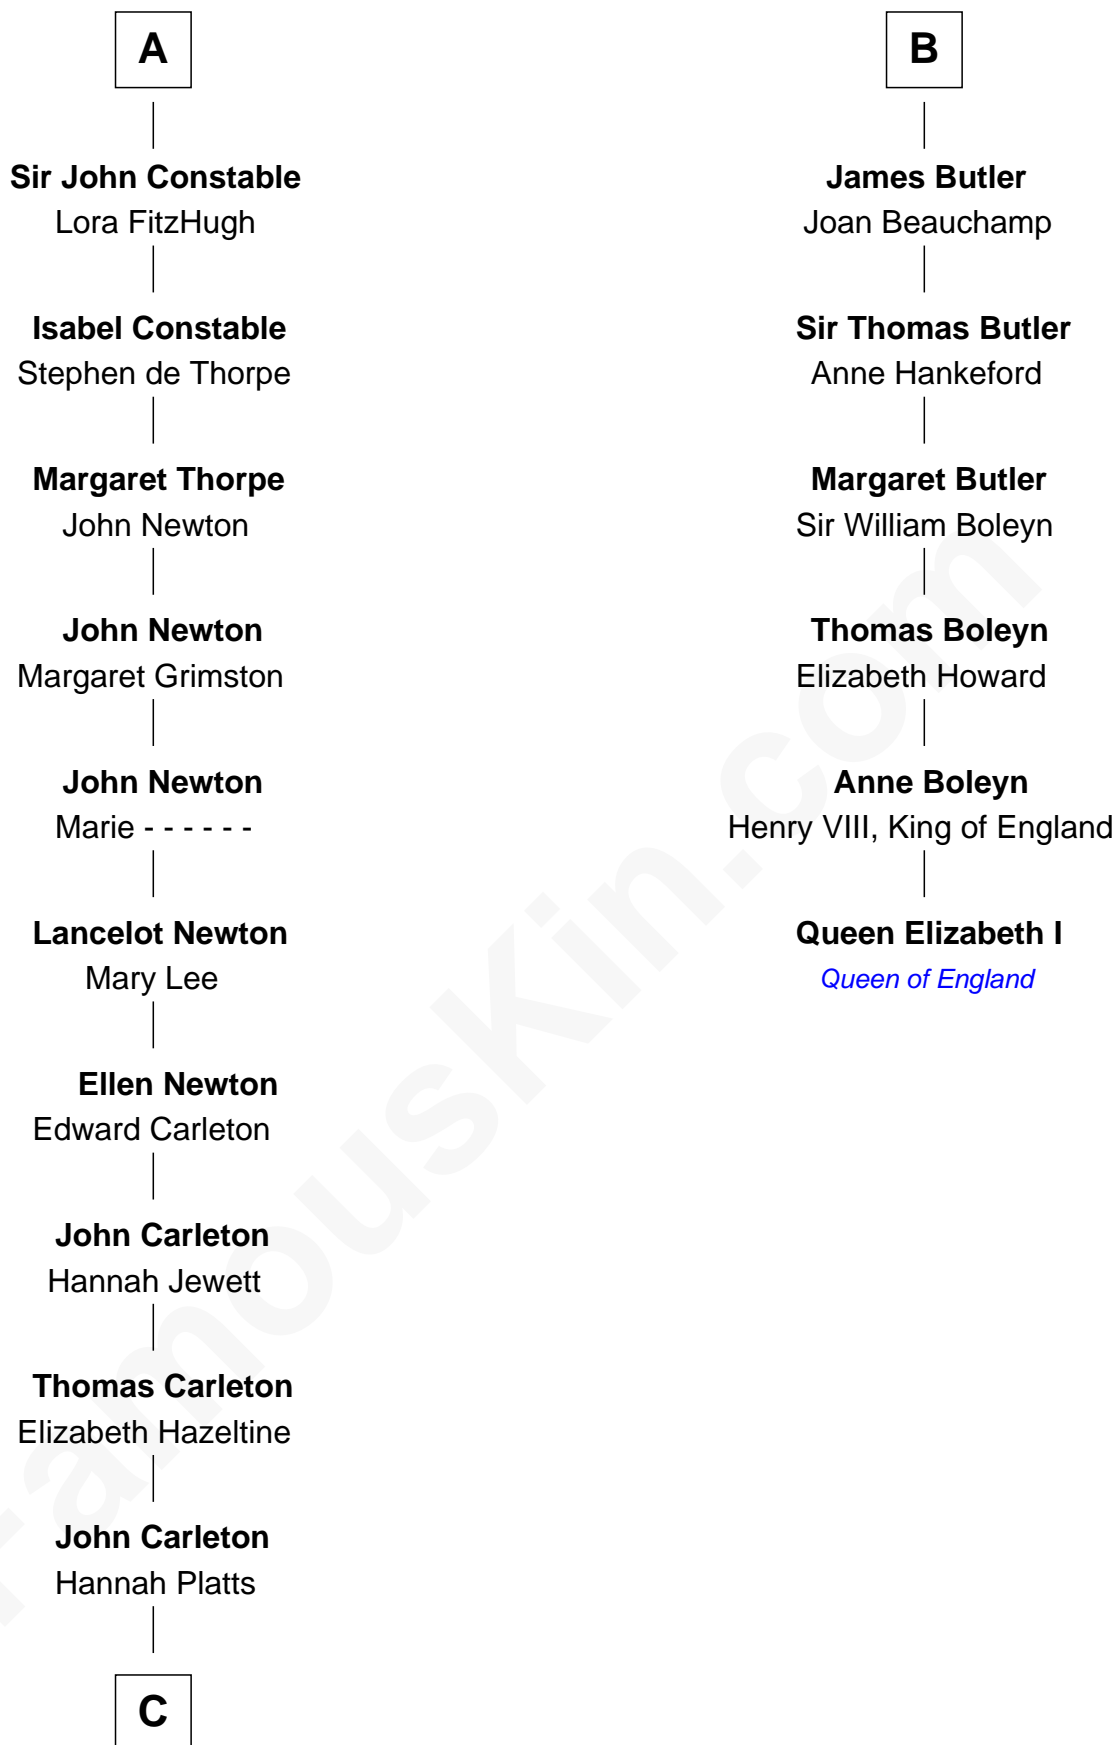

FamousKin.com Relationship Chart of

Charles A. Pillsbury

Co-Founder of C.A. Pillsbury Co.

12th cousin 8 times removed of

Queen Elizabeth I

Queen of England

Sir Odinel de Umfreville

Alice de Lucy

C

—
Moses Carleton
Margaret Sprake

—
Henry Carleton
Polly Greeley

—
Margaret Sprague Carleton
George Alfred Pillsbury

—
Charles A. Pillsbury
Co-Founder of C.A. Pillsbury Co.

FamousKin.com