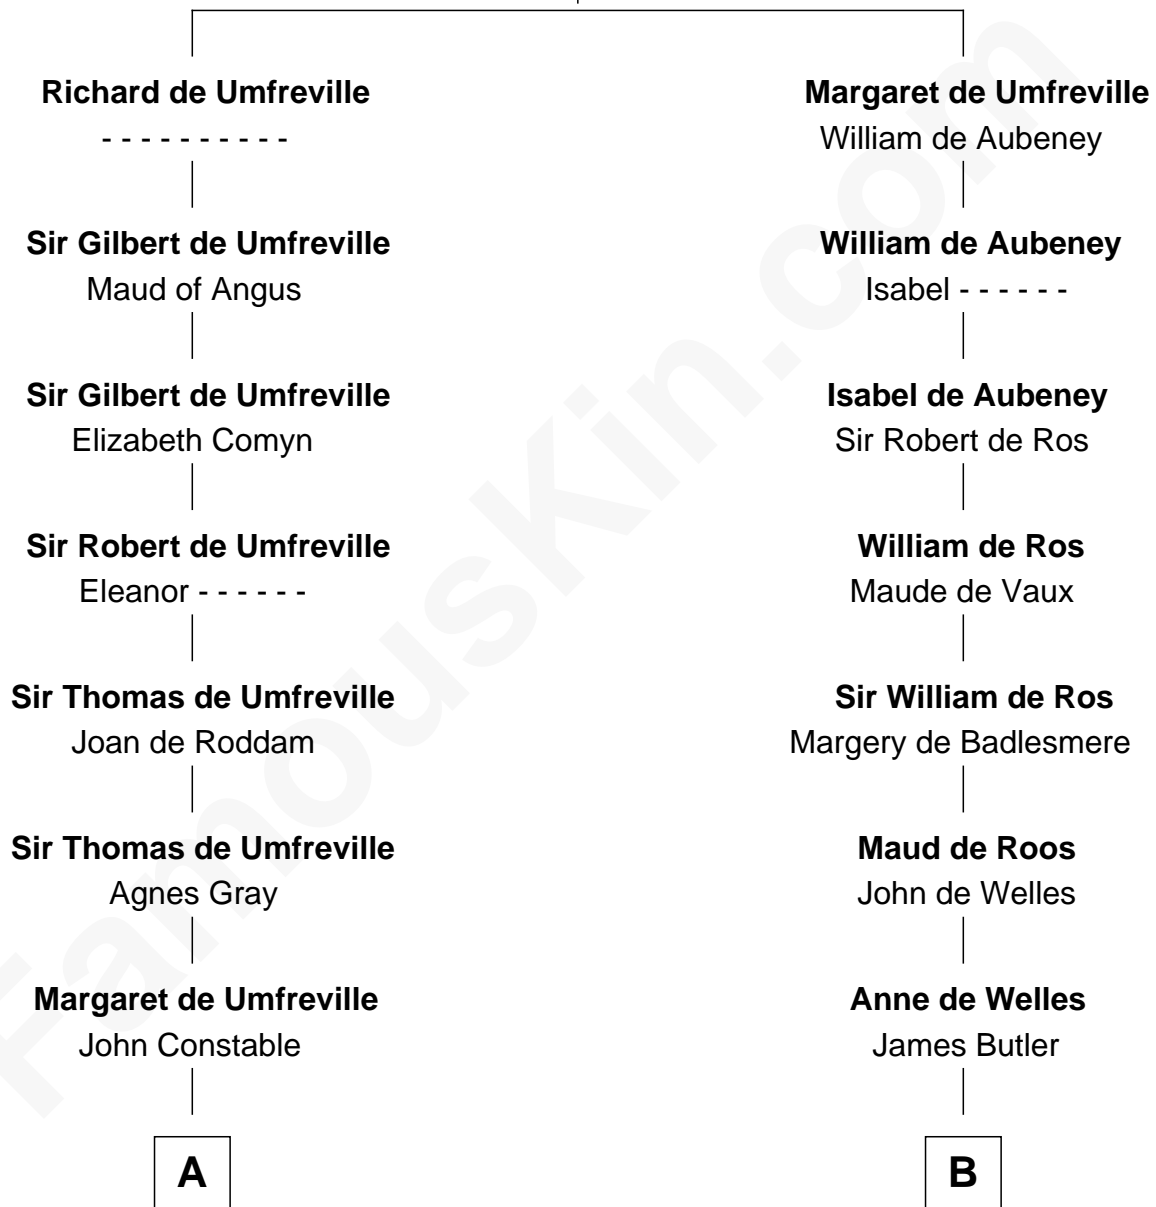

FamousKin.com Relationship Chart of

Charles A. Pillsbury

Co-Founder of C.A. Pillsbury Co.

12th cousin 8 times removed of

Queen Elizabeth I

Queen of England

Sir Odinel de Umfreville

Alice de Lucy

C

—
Moses Carleton
Margaret Sprake

—
Henry Carleton
Polly Greeley

—
Margaret Sprague Carleton
George Alfred Pillsbury

—
Charles A. Pillsbury
Co-Founder of C.A. Pillsbury Co.

FamousKin.com