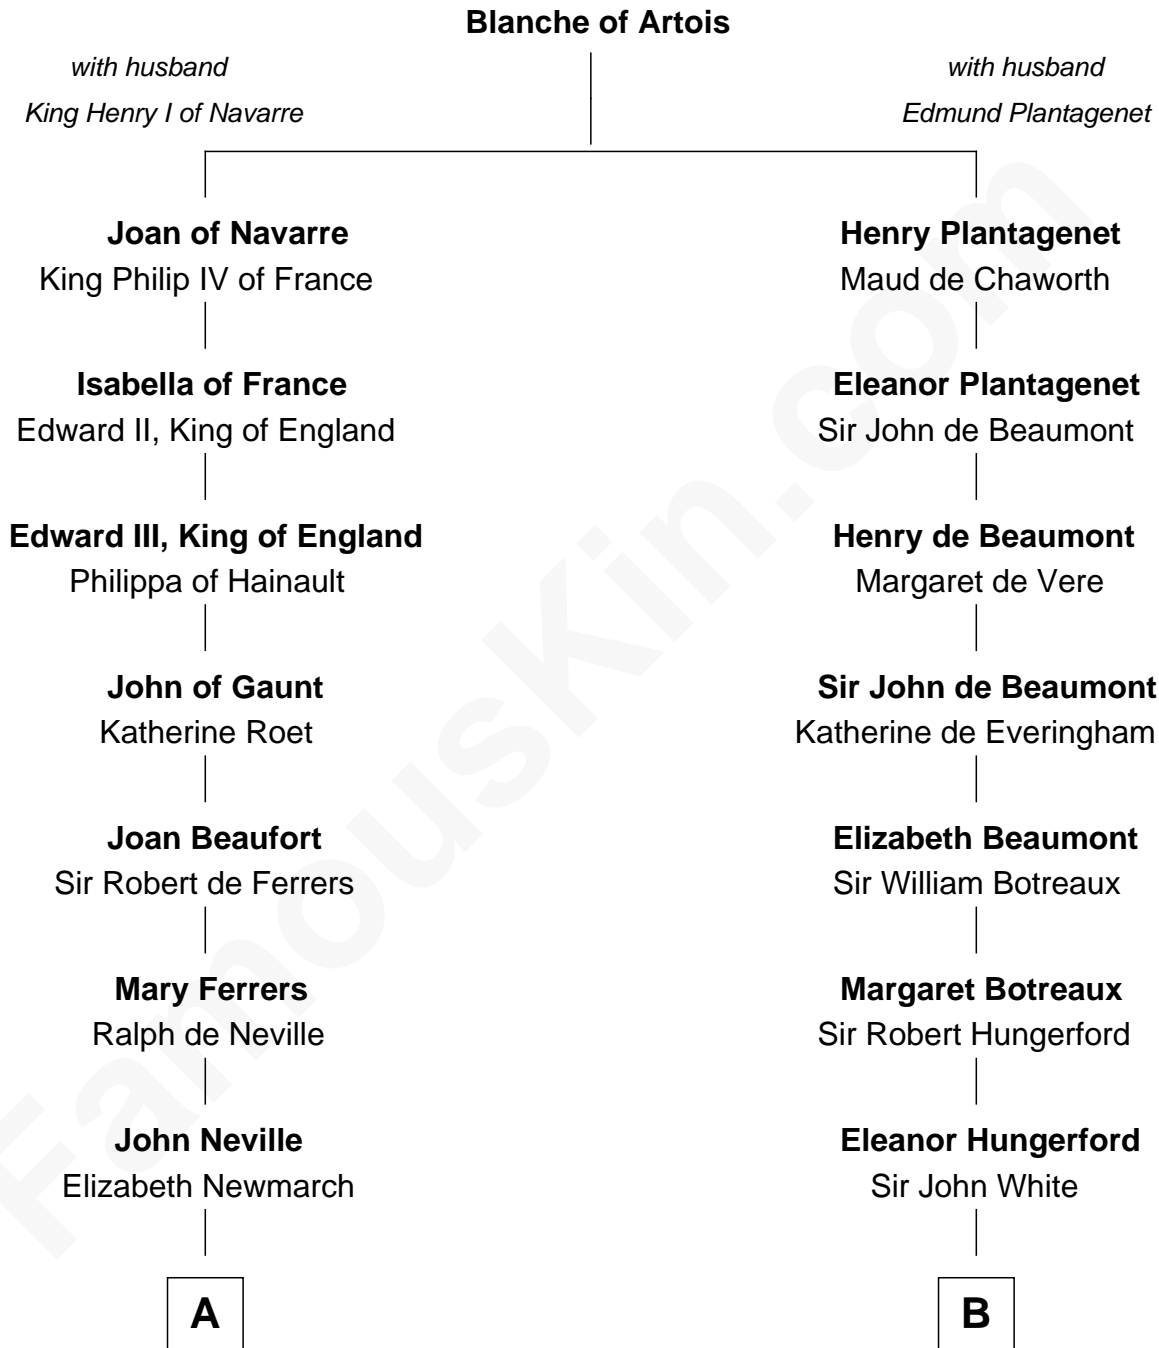

FamousKin.com

Relationship Chart of

Charles A. Pillsbury

Co-Founder of C.A. Pillsbury Co.

19th cousin 2 times removed of

Sir Charles Tupper

6th Prime Minister of Canada

C

John Carleton
Hannah Platts

Moses Carleton
Margaret Sprake

Henry Carleton
Polly Greeley

Margaret Sprague Carleton
George Alfred Pillsbury

Charles A. Pillsbury
Co-Founder of C.A. Pillsbury Co.

D

Charles Tupper
Elizabeth West