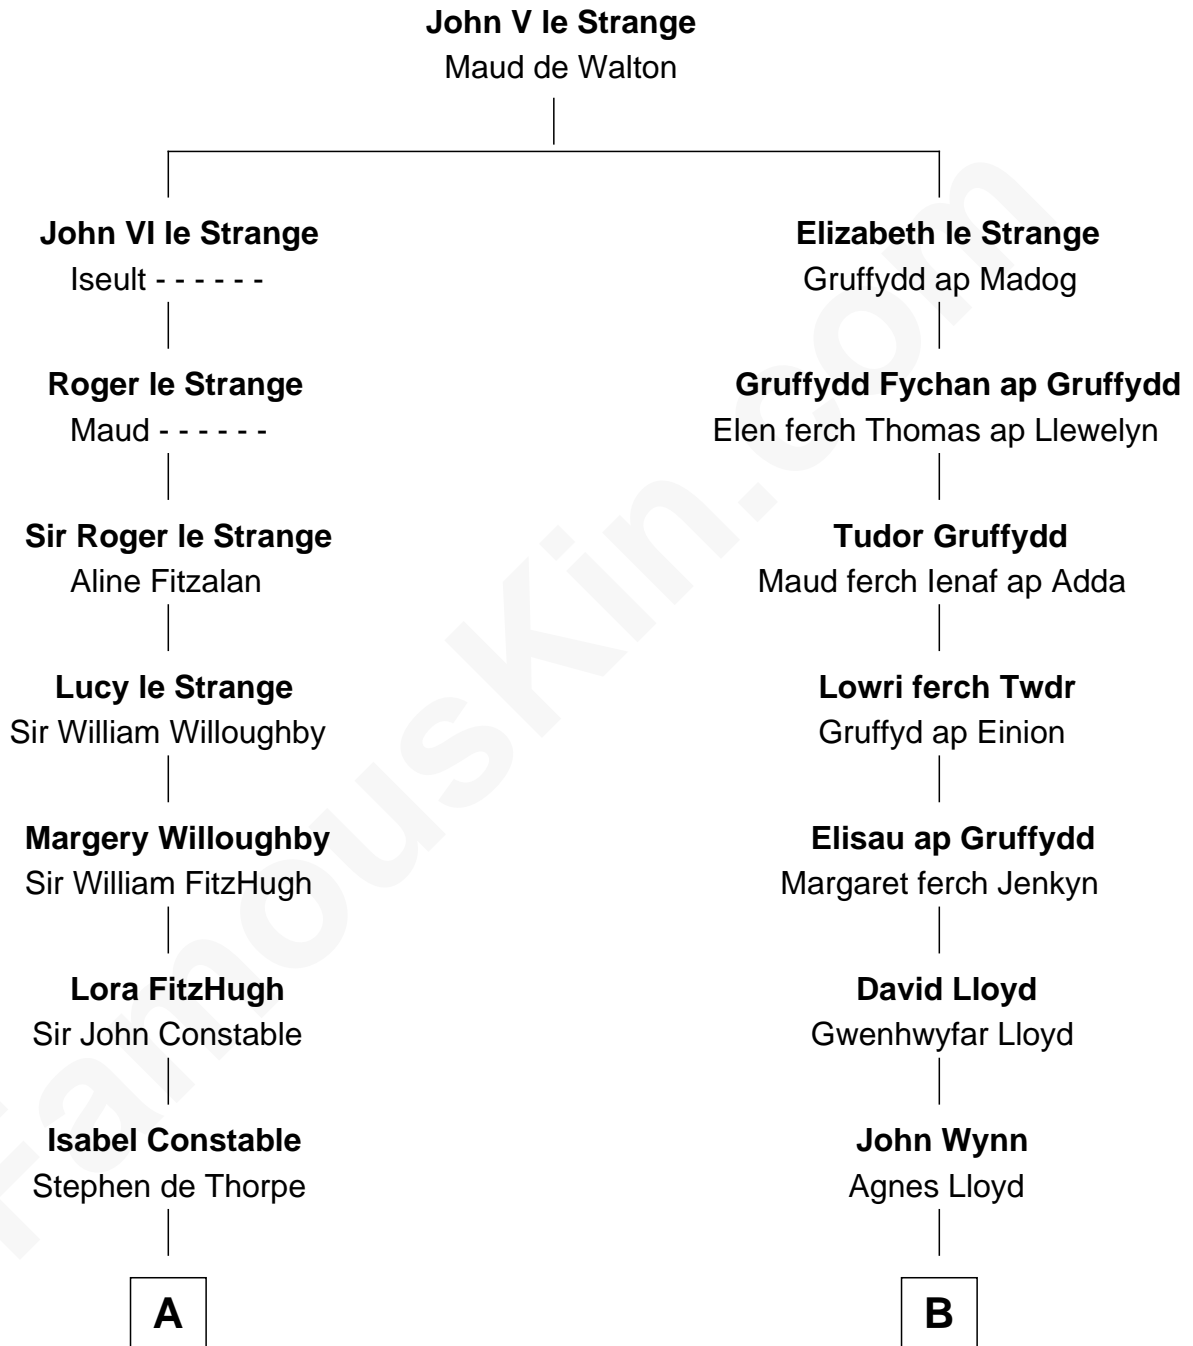

FamousKin.com Relationship Chart of

Charles A. Pillsbury

Co-Founder of C.A. Pillsbury Co.

10th cousin 8 times removed of

Elihu Yale

Benefactor and Namesake of Yale College

C

—
Margaret Sprague Carleton