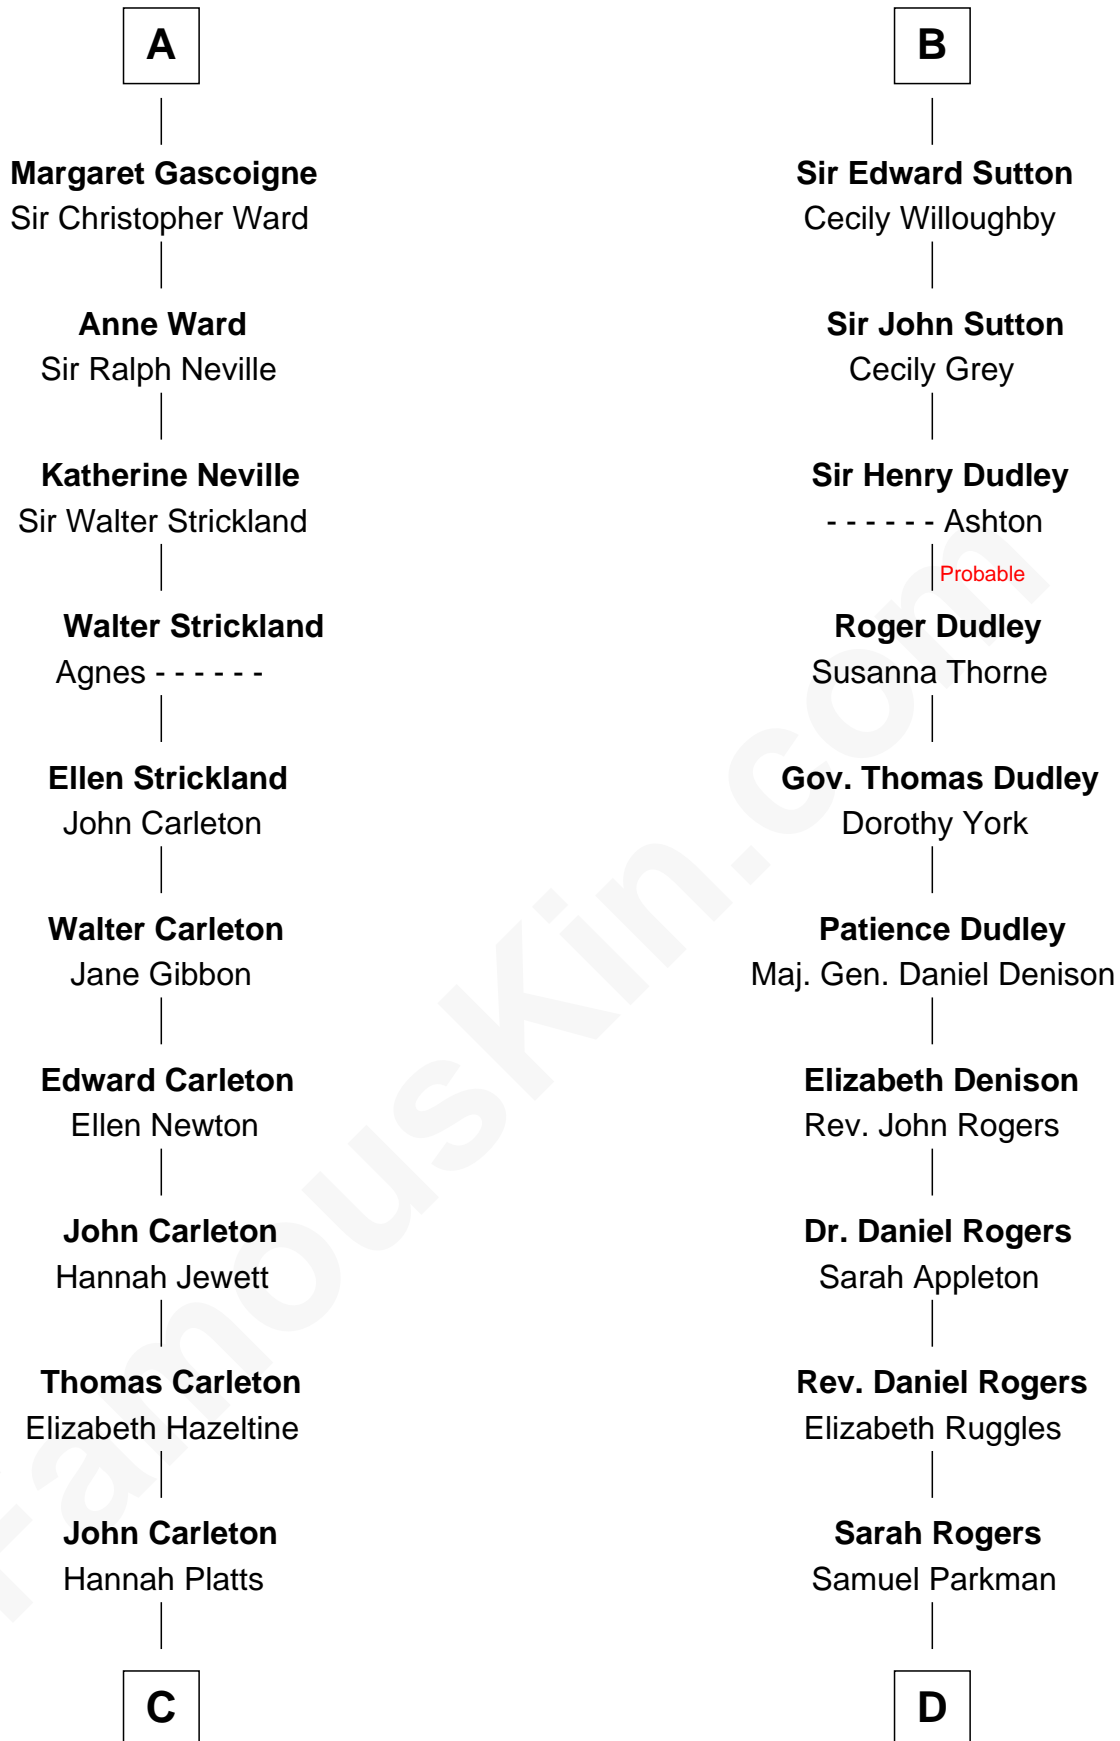

FamousKin.com

Relationship Chart of

Charles A. Pillsbury

Co-Founder of C.A. Pillsbury Co.

19th cousin 1 time removed of

Colonel Robert Gould Shaw

U.S. Civil War leader of film "Glory" fame

C

Moses Carleton
Margaret Sprake

Henry Carleton
Polly Greeley

Margaret Sprague Carleton
George Alfred Pillsbury

Charles A. Pillsbury
Co-Founder of C.A. Pillsbury Co.

D

Elizabeth Willard Parkman
Robert Gould Shaw

Francis George Shaw
Sarah Blake Sturgis

Colonel Robert Gould Shaw
Main character in film "Glory"