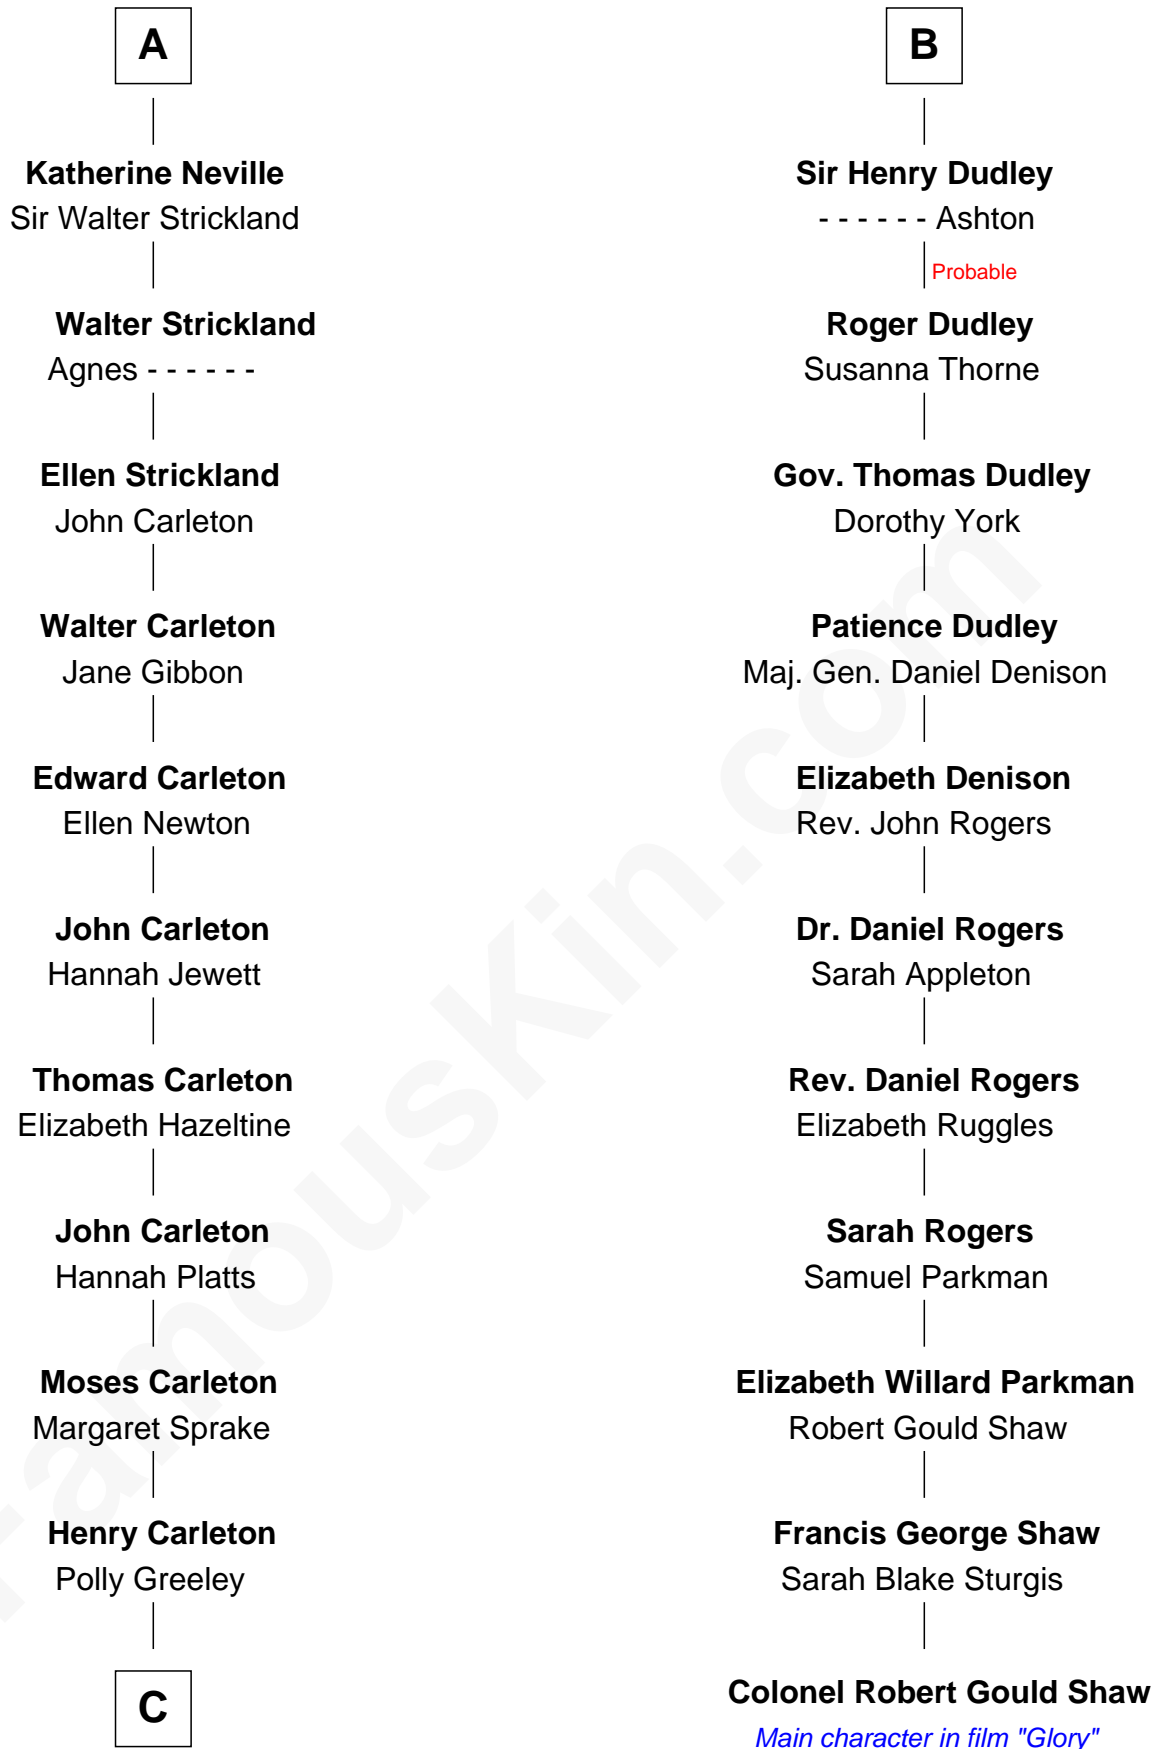

FamousKin.com

Relationship Chart of

Charles A. Pillsbury

Co-Founder of C.A. Pillsbury Co.

17th cousin 1 time removed of

Colonel Robert Gould Shaw

U.S. Civil War leader of film "Glory" fame

C

—
Margaret Sprague Carleton

George Alfred Pillsbury

—
Charles A. Pillsbury

Co-Founder of C.A. Pillsbury Co.

FamousKin.com