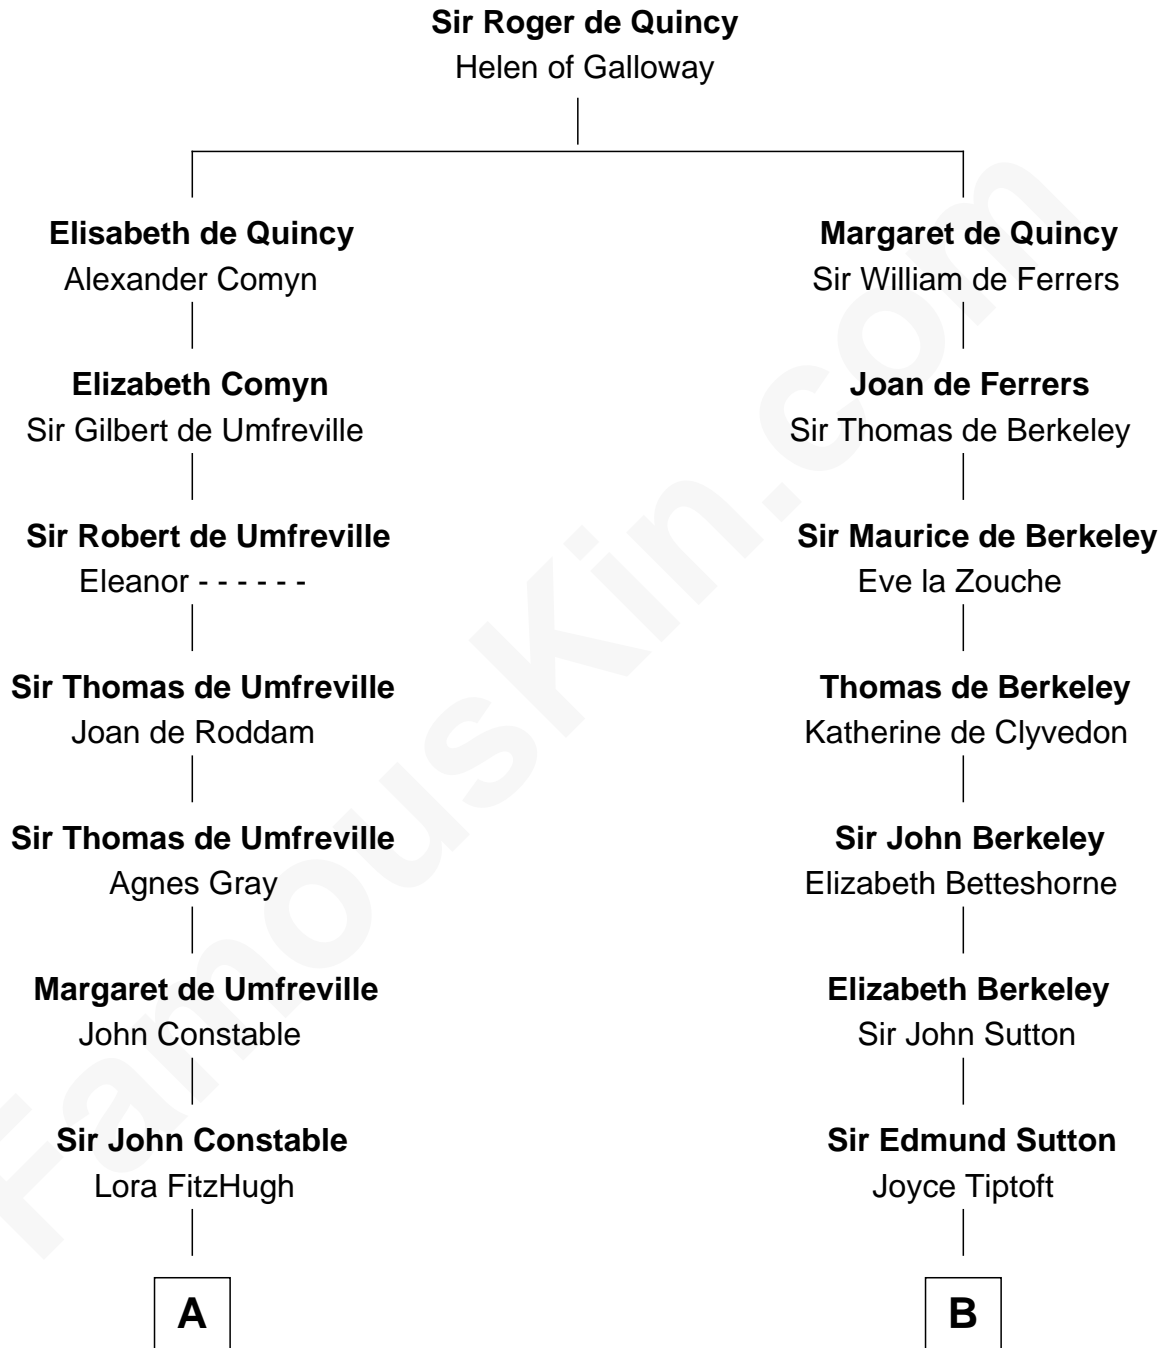

# FamousKin.com Relationship Chart of

**Charles A. Pillsbury**

*Co-Founder of C.A. Pillsbury Co.*

19th cousin of

**Colonel Robert Gould Shaw**

*U.S. Civil War leader of film "Glory" fame*

**C**

**Henry Carleton**

Polly Greeley

**Margaret Sprague Carleton**

George Alfred Pillsbury

**Charles A. Pillsbury**

*Co-Founder of C.A. Pillsbury Co.*

**D**

**Elizabeth Willard Parkman**

Robert Gould Shaw

**Francis George Shaw**

Sarah Blake Sturgis

**Colonel Robert Gould Shaw**

*Main character in film "Glory"*

FamousKin.com