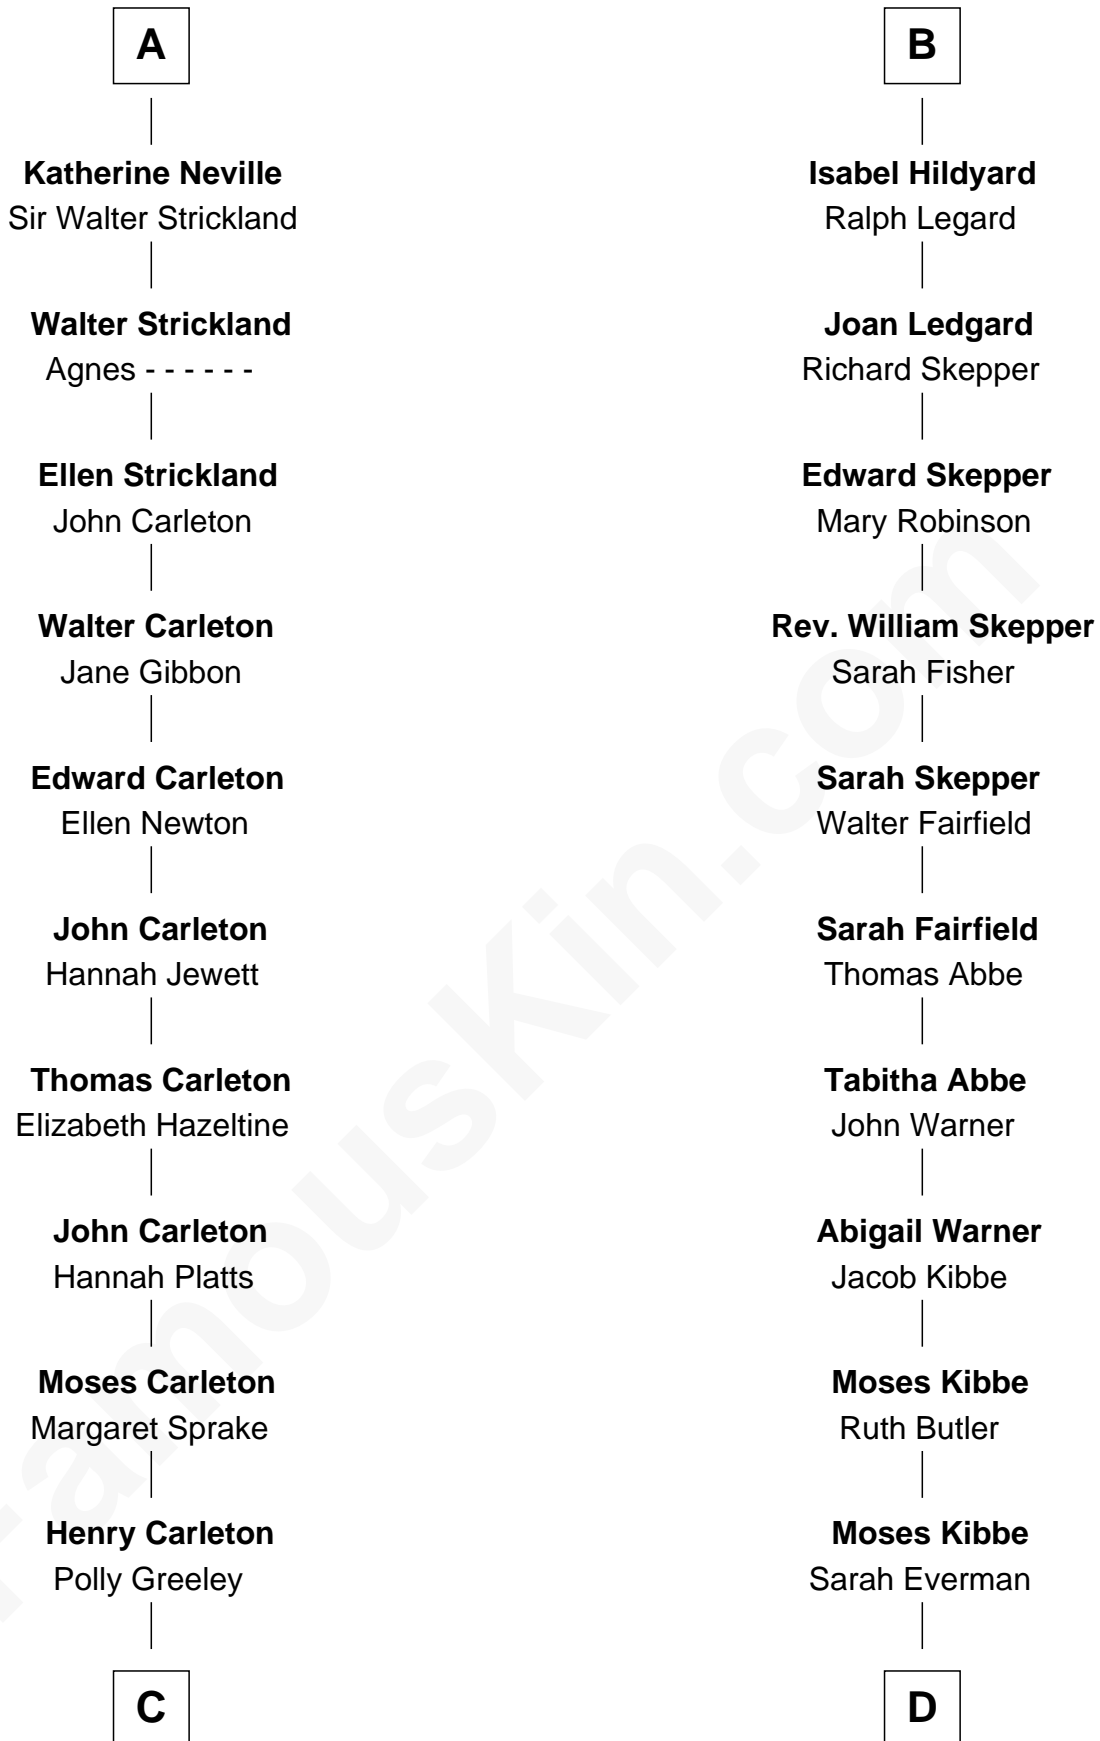

FamousKin.com

Relationship Chart of

Charles A. Pillsbury

Co-Founder of C.A. Pillsbury Co.

18th cousin 2 times removed of

Roy Rogers

Cowboy movie actor and singer

Edward III, King of England

Philippa of Hainault

C

Margaret Sprague Carleton

George Alfred Pillsbury

Charles A. Pillsbury

Co-Founder of C.A. Pillsbury Co.

D

Jacintha Kibbe