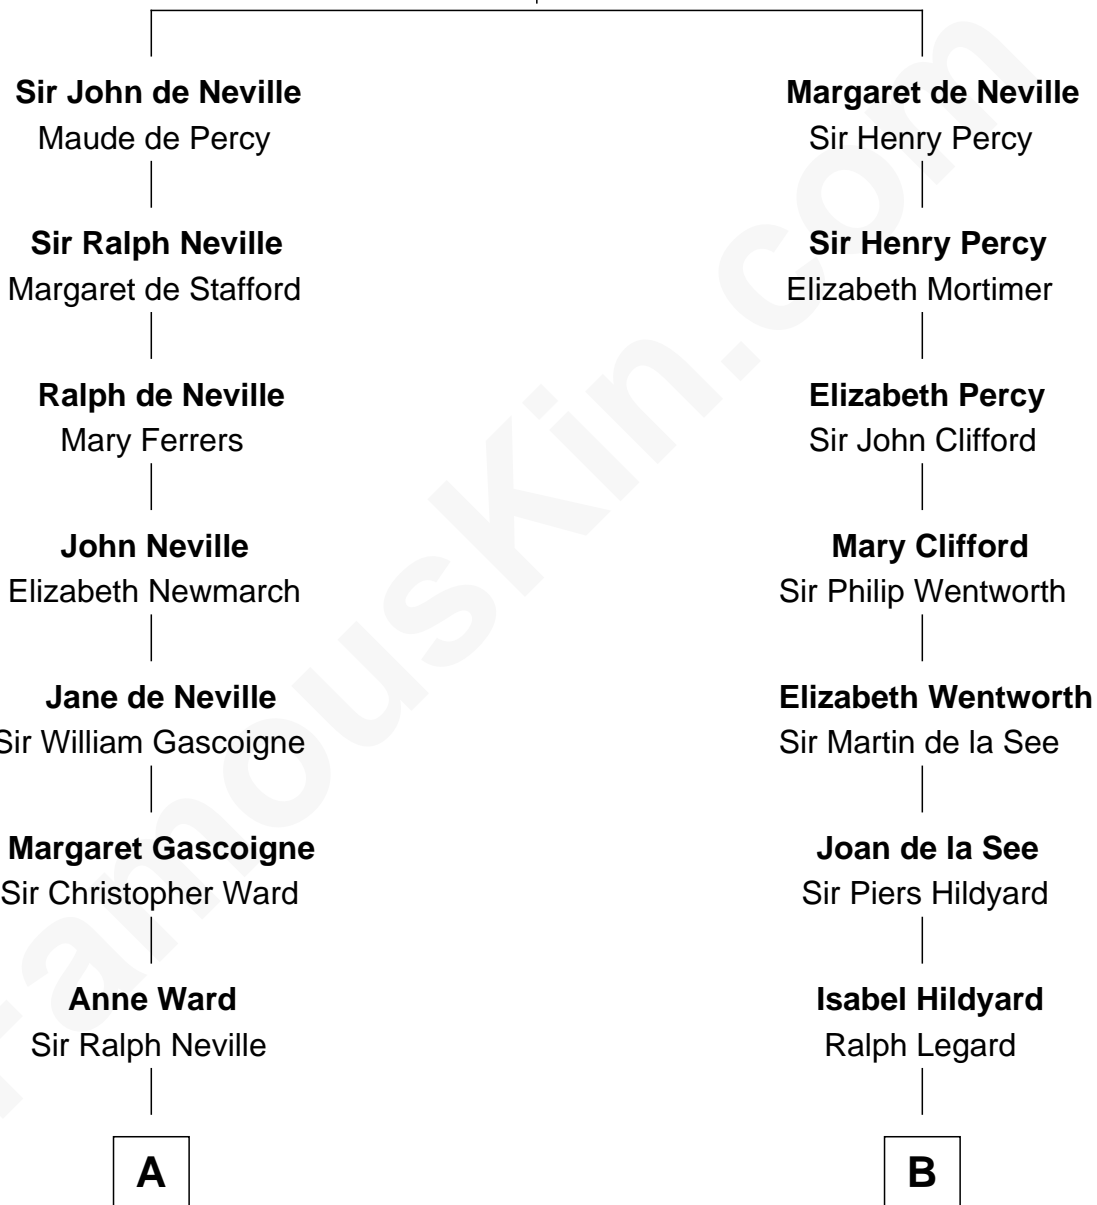

FamousKin.com

Relationship Chart of

Charles A. Pillsbury

Co-Founder of C.A. Pillsbury Co.

18th cousin 1 time removed of

Roy Rogers

Cowboy movie actor and singer

Sir Ralph de Neville

Alice de Audley

C

Margaret Sprague Carleton

George Alfred Pillsbury

Charles A. Pillsbury

Co-Founder of C.A. Pillsbury Co.

D

Archer Womack