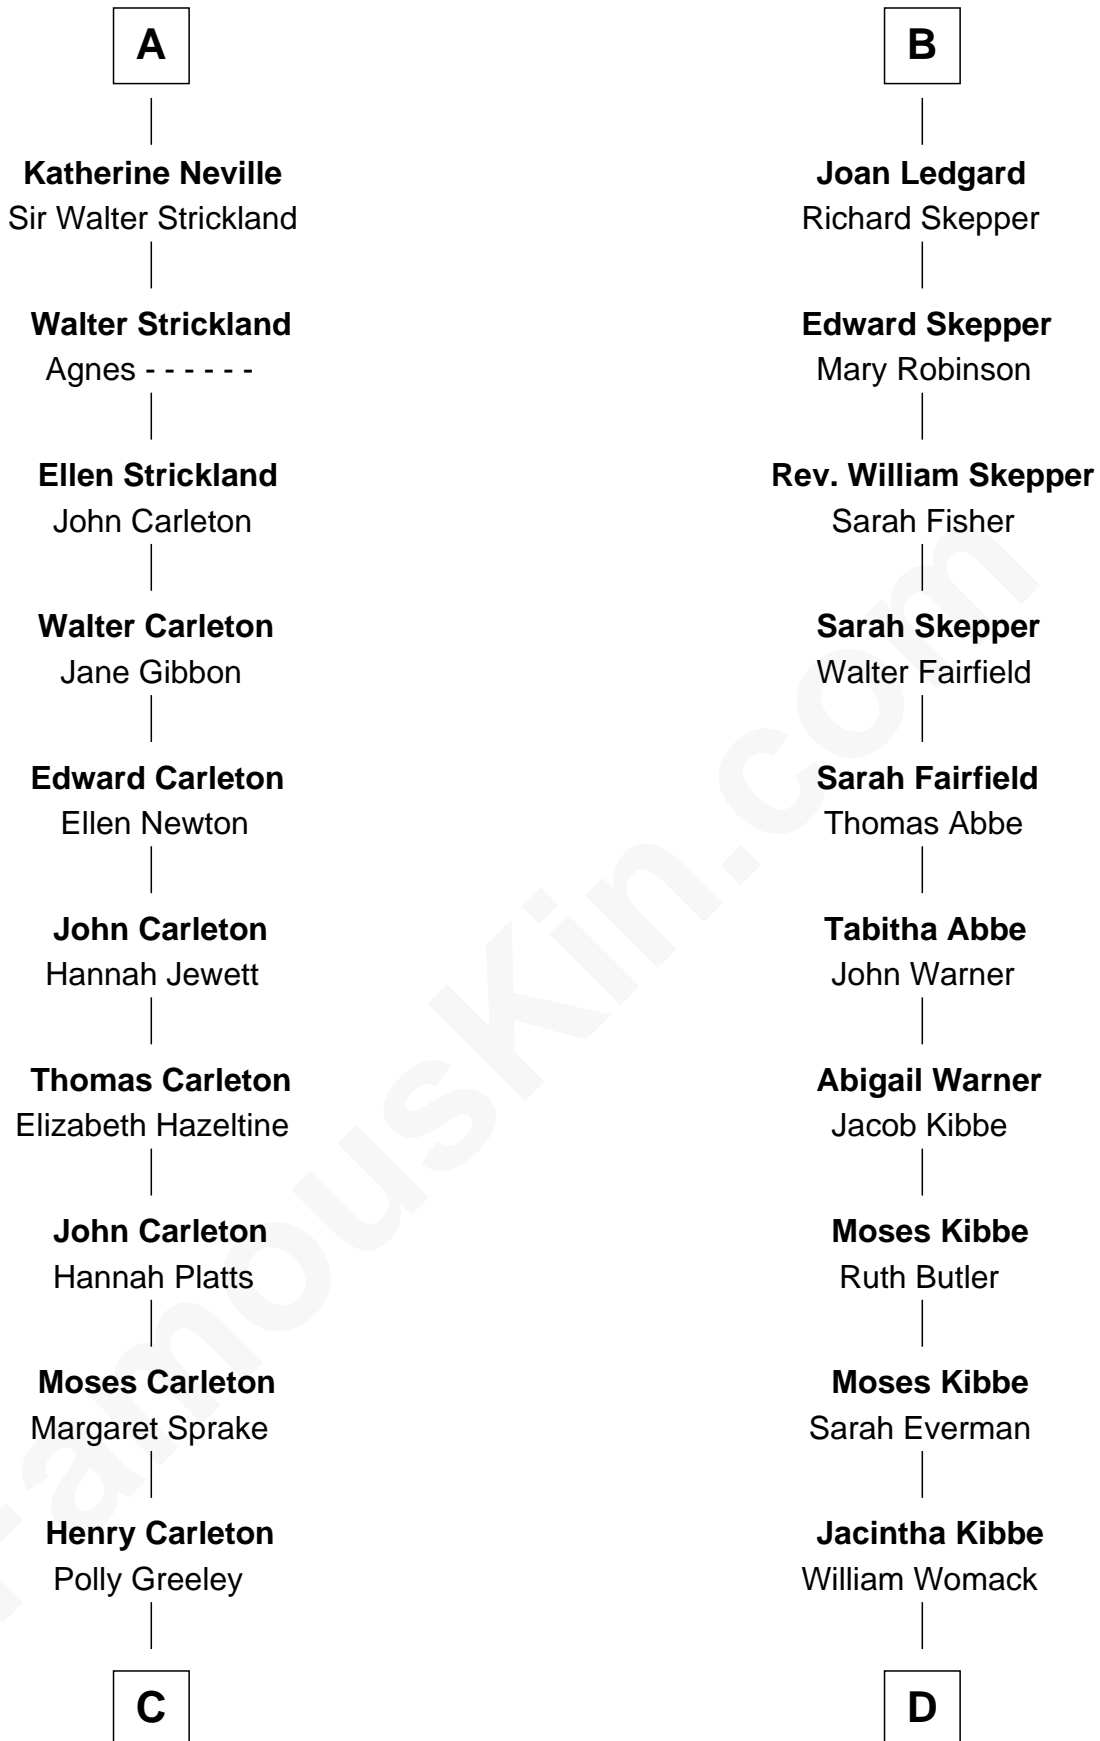

FamousKin.com

Relationship Chart of

Charles A. Pillsbury

Co-Founder of C.A. Pillsbury Co.

18th cousin 1 time removed of

Roy Rogers

Cowboy movie actor and singer

Sir Ralph de Neville

Alice de Audley

C

Margaret Sprague Carleton

George Alfred Pillsbury

Charles A. Pillsbury

Co-Founder of C.A. Pillsbury Co.

D

Archer Womack