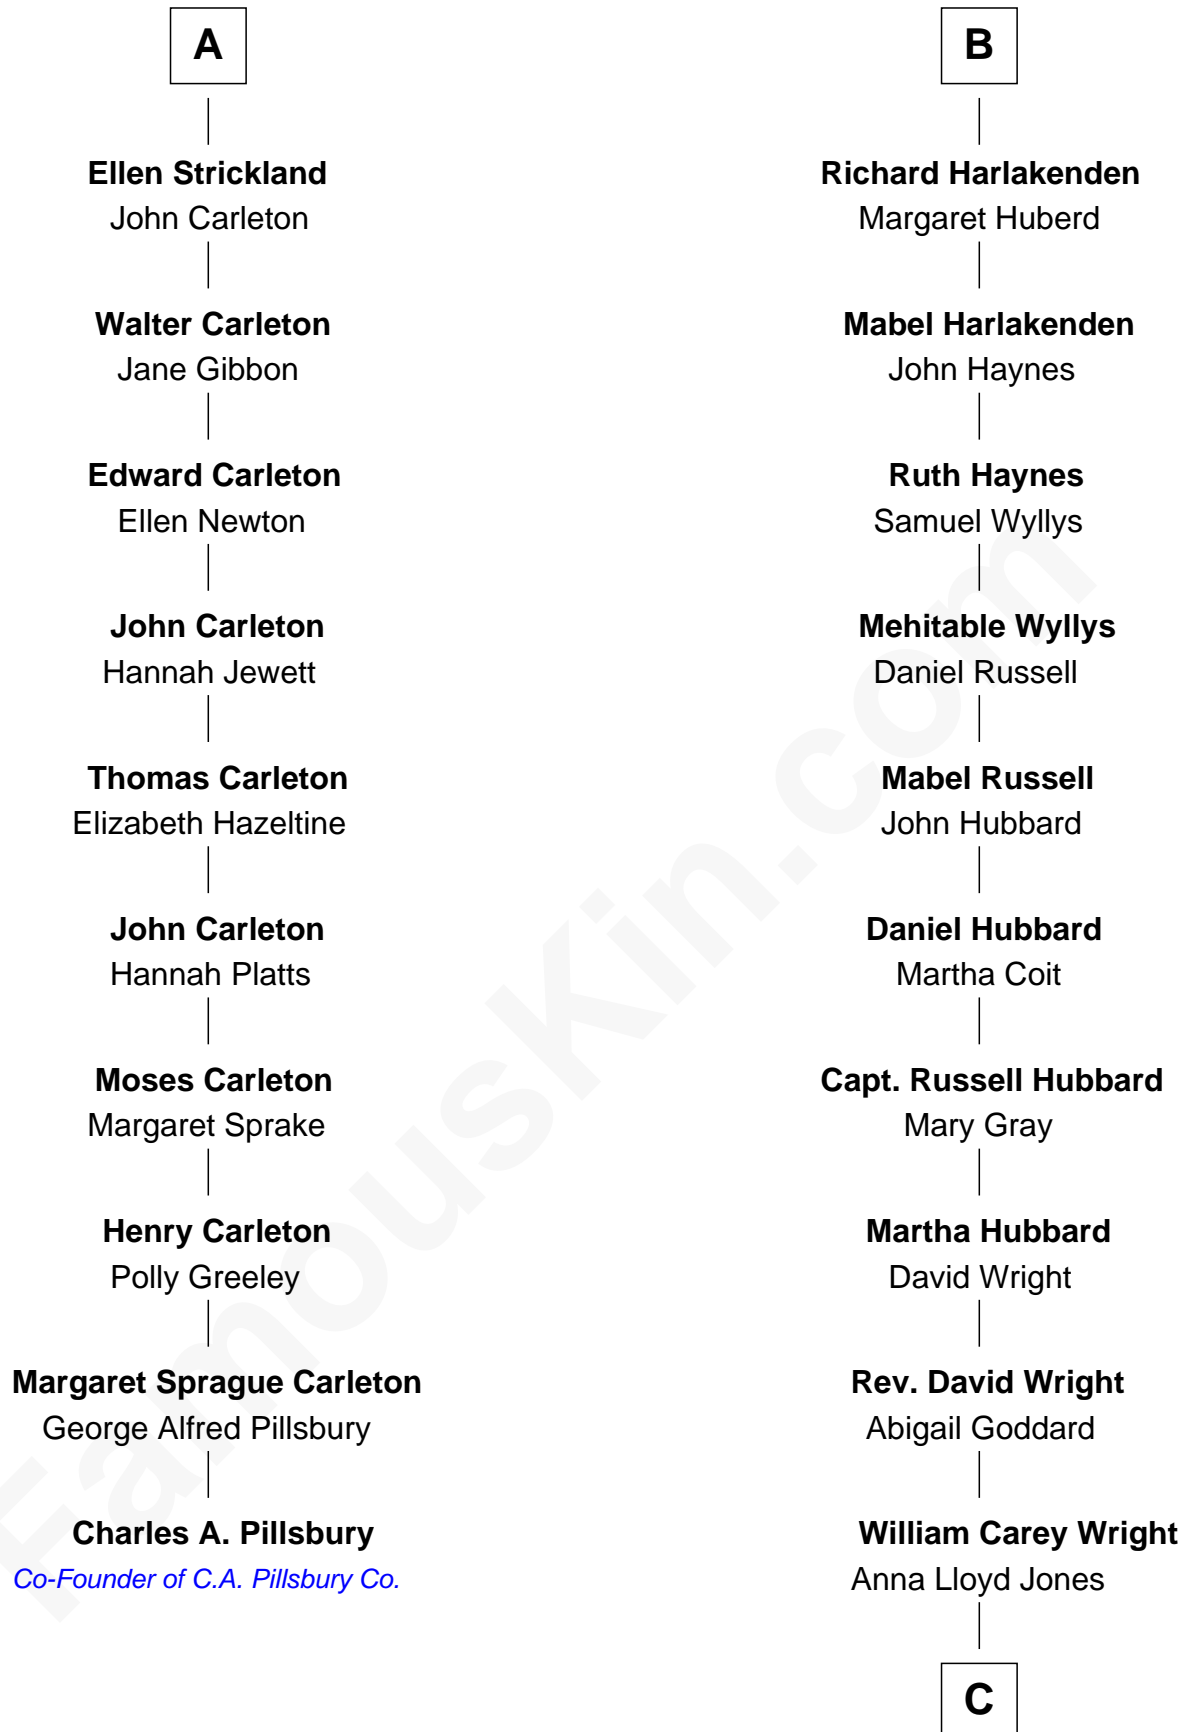

FamousKin.com Relationship Chart of

Charles A. Pillsbury

Co-Founder of C.A. Pillsbury Co.

16th cousin 3 times removed of

Anne Baxter

Movie Actress

C

Frank Lloyd Wright

Catherine L. Tobin

Catherine Dorothy Wright

Kenneth Stuart Baxter

Anne Baxter

Movie Actress

FamousKin.com