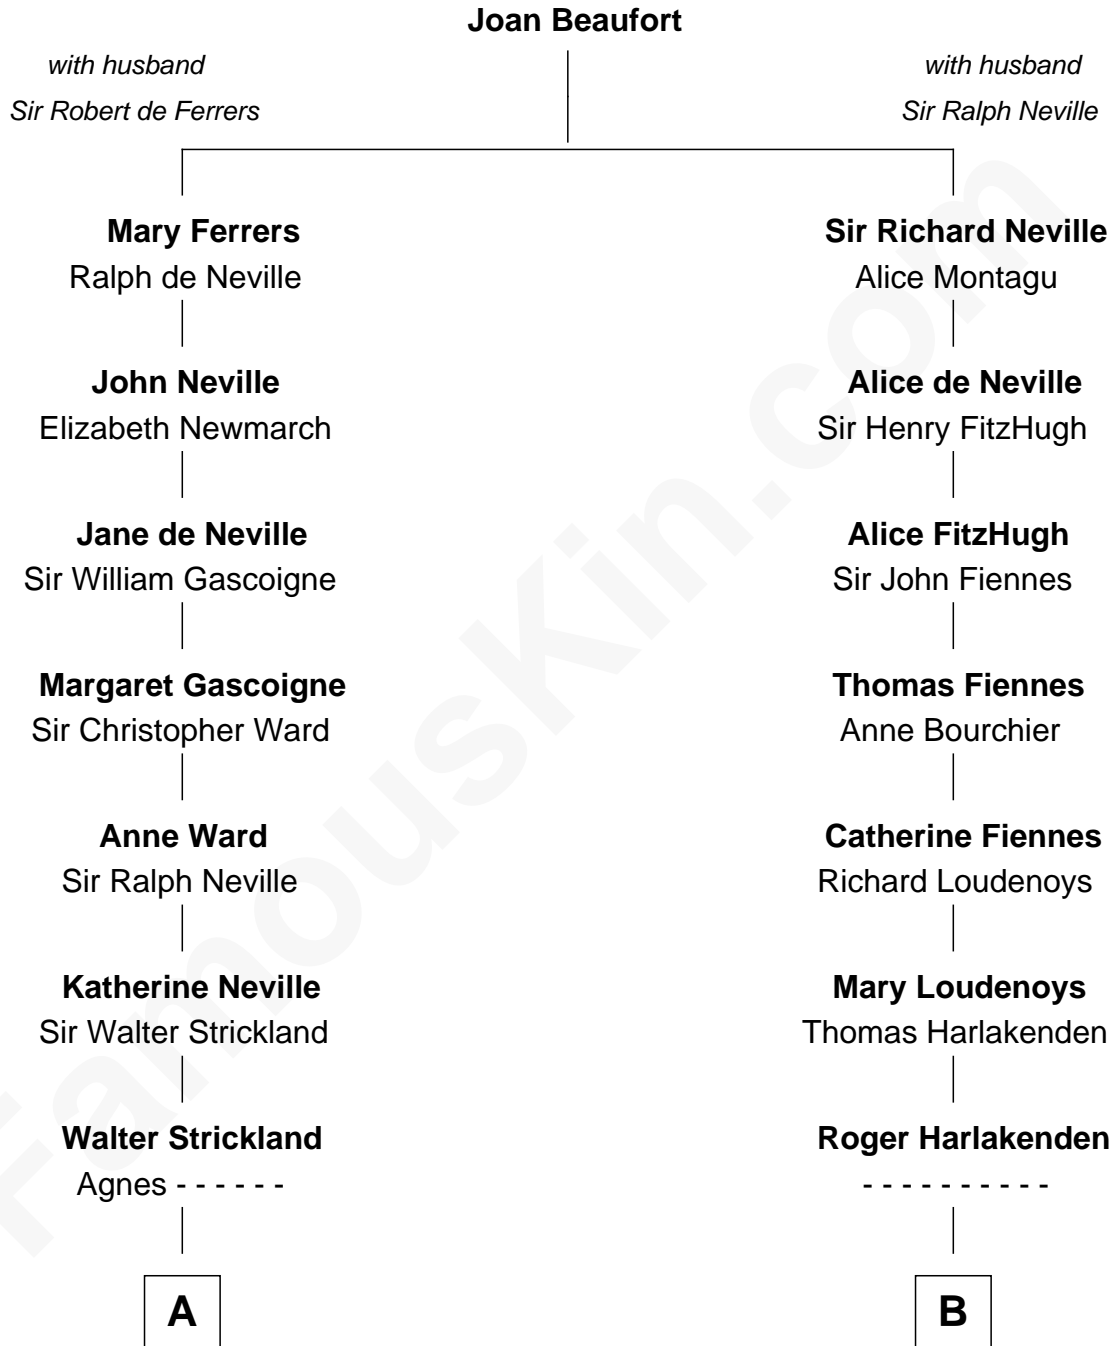

FamousKin.com Relationship Chart of

Charles A. Pillsbury

Co-Founder of C.A. Pillsbury Co.

16th cousin 3 times removed of

Anne Baxter

Movie Actress

C

Frank Lloyd Wright

Catherine L. Tobin

Catherine Dorothy Wright

Kenneth Stuart Baxter

Anne Baxter

Movie Actress

FamousKin.com