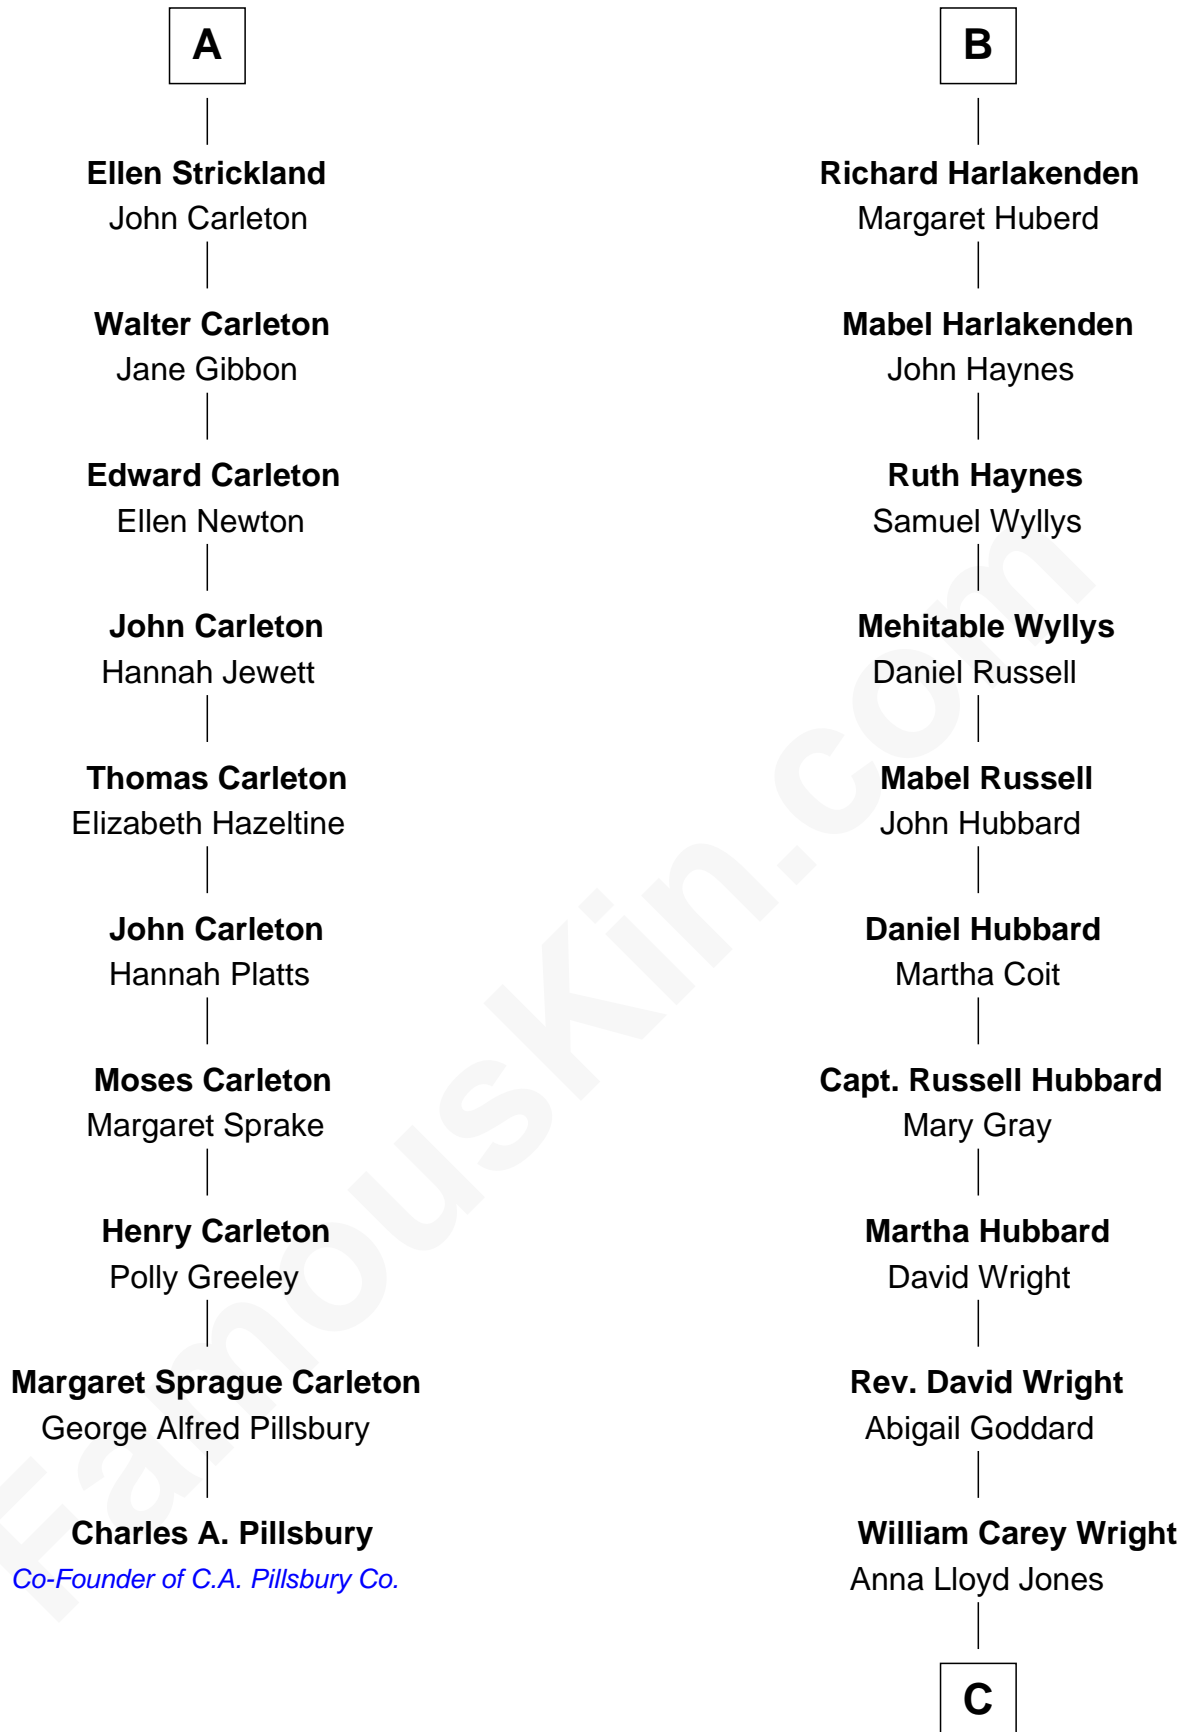

FamousKin.com Relationship Chart of

Charles A. Pillsbury

Co-Founder of C.A. Pillsbury Co.

16th cousin 3 times removed of

Anne Baxter

Movie Actress

C

Frank Lloyd Wright

Catherine L. Tobin

Catherine Dorothy Wright

Kenneth Stuart Baxter

Anne Baxter

Movie Actress

FamousKin.com