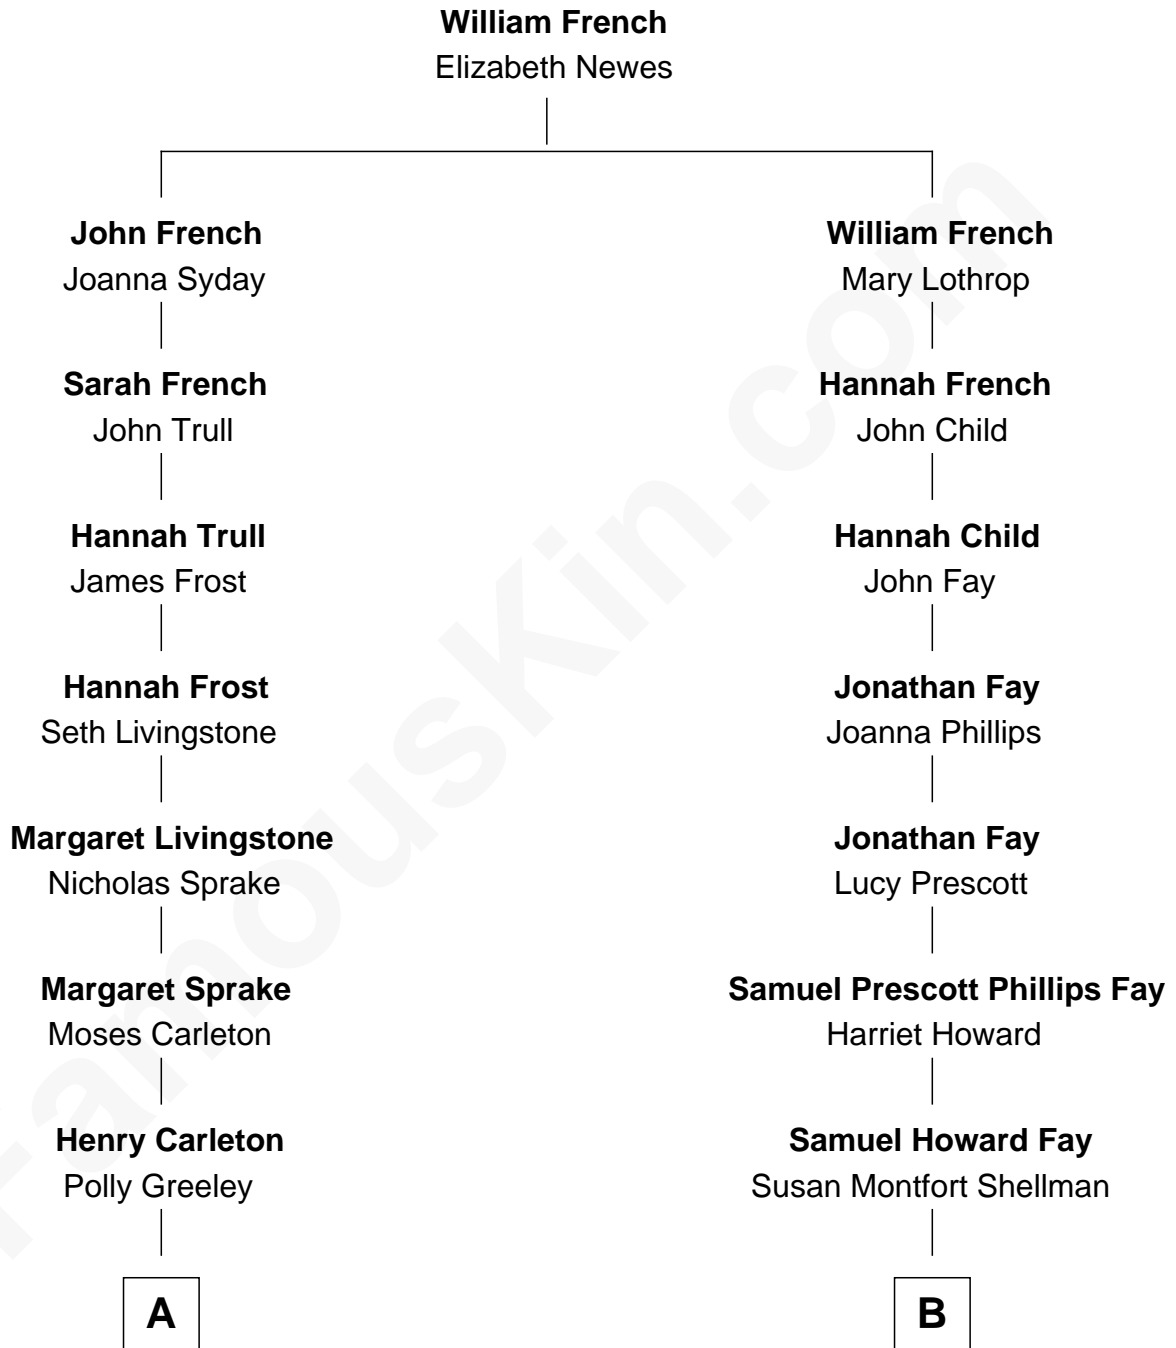

FamousKin.com Relationship Chart of

Charles A. Pillsbury

Co-Founder of C.A. Pillsbury Co.

8th cousin 2 times removed of

George H. W. Bush

41st U.S. President

A

Margaret Sprague Carleton

George Alfred Pillsbury

Charles A. Pillsbury

Co-Founder of C.A. Pillsbury Co.

B

Harriet Eleanor Fay

Rev. James Smith Bush

Samuel Prescott Bush

Flora Sheldon

Prescott Sheldon Bush

Dorothy Wear Walker

George H. W. Bush

41st U.S. President

FamousKin.com