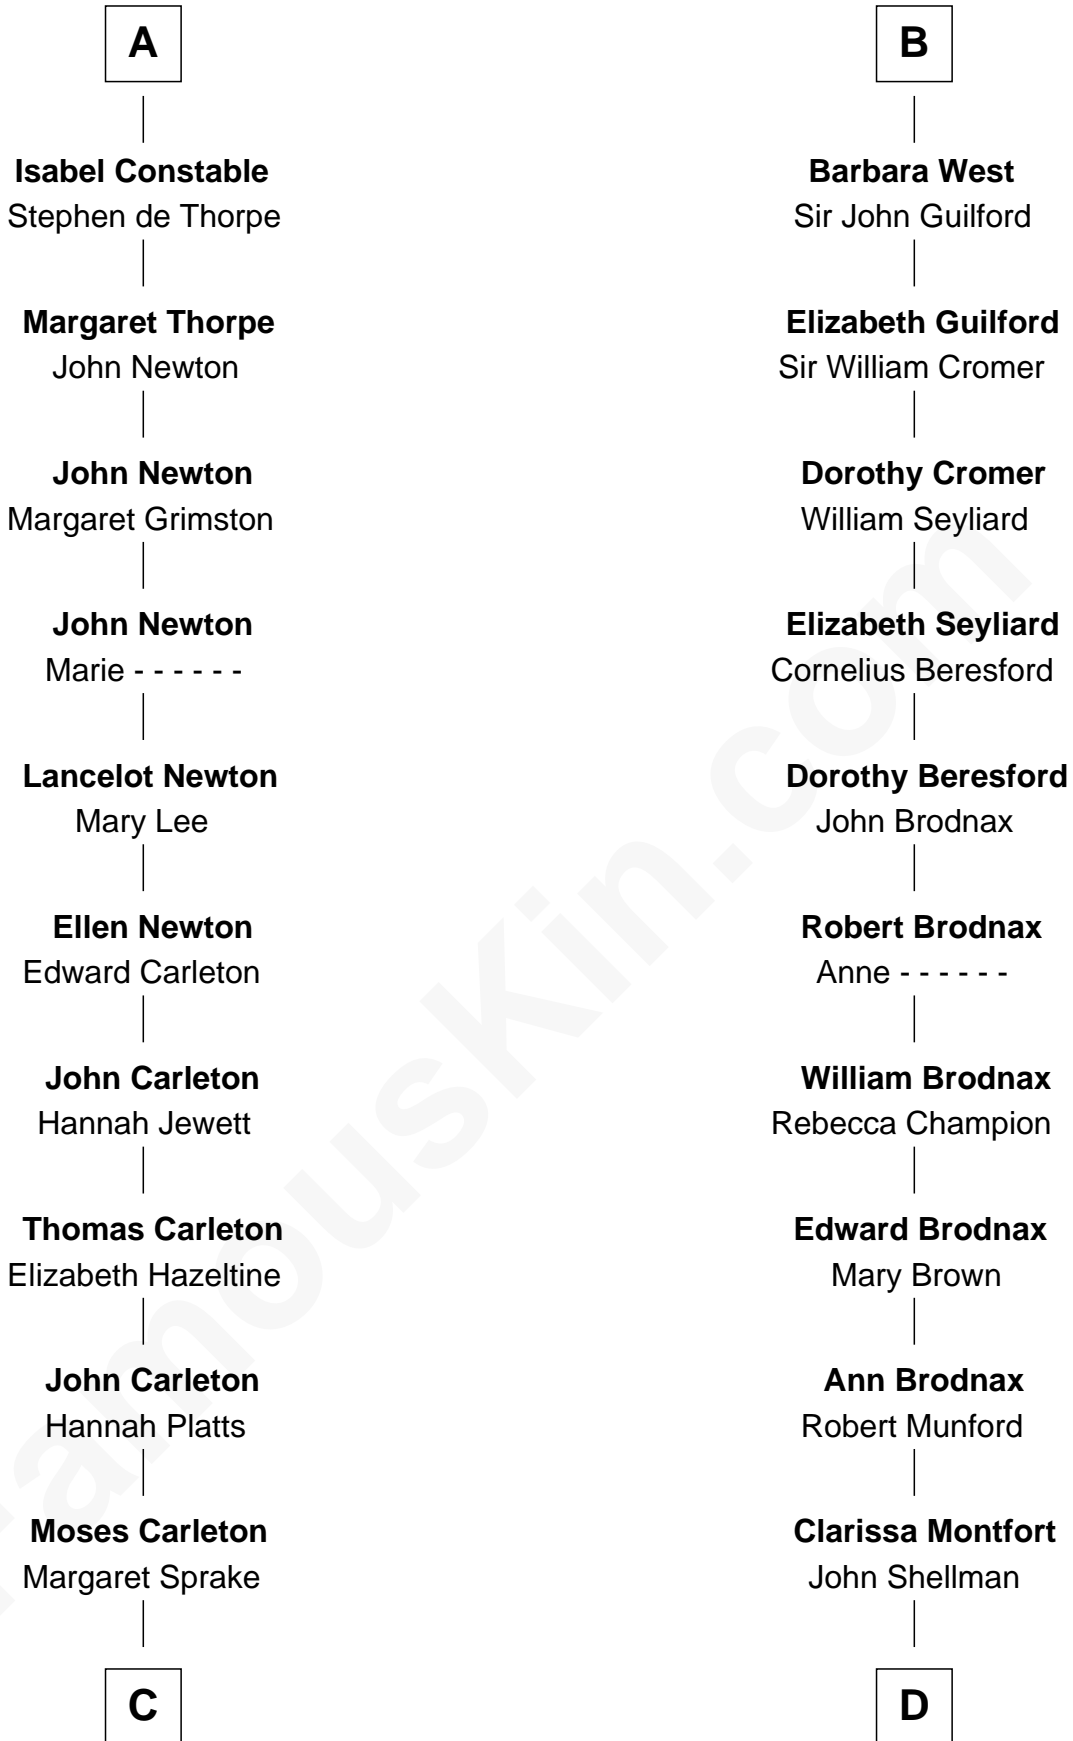

FamousKin.com Relationship Chart of

Charles A. Pillsbury

Co-Founder of C.A. Pillsbury Co.

19th cousin 2 times removed of

George H. W. Bush

41st U.S. President

John IV le Strange

Joan de Somery

C

Henry Carleton

Polly Greeley

Margaret Sprague Carleton

George Alfred Pillsbury

Charles A. Pillsbury

Co-Founder of C.A. Pillsbury Co.

D

Susan Montfort Shellman

Samuel Howard Fay

Harriet Eleanor Fay

Rev. James Smith Bush

Samuel Prescott Bush

Flora Sheldon

Prescott Sheldon Bush

Dorothy Wear Walker