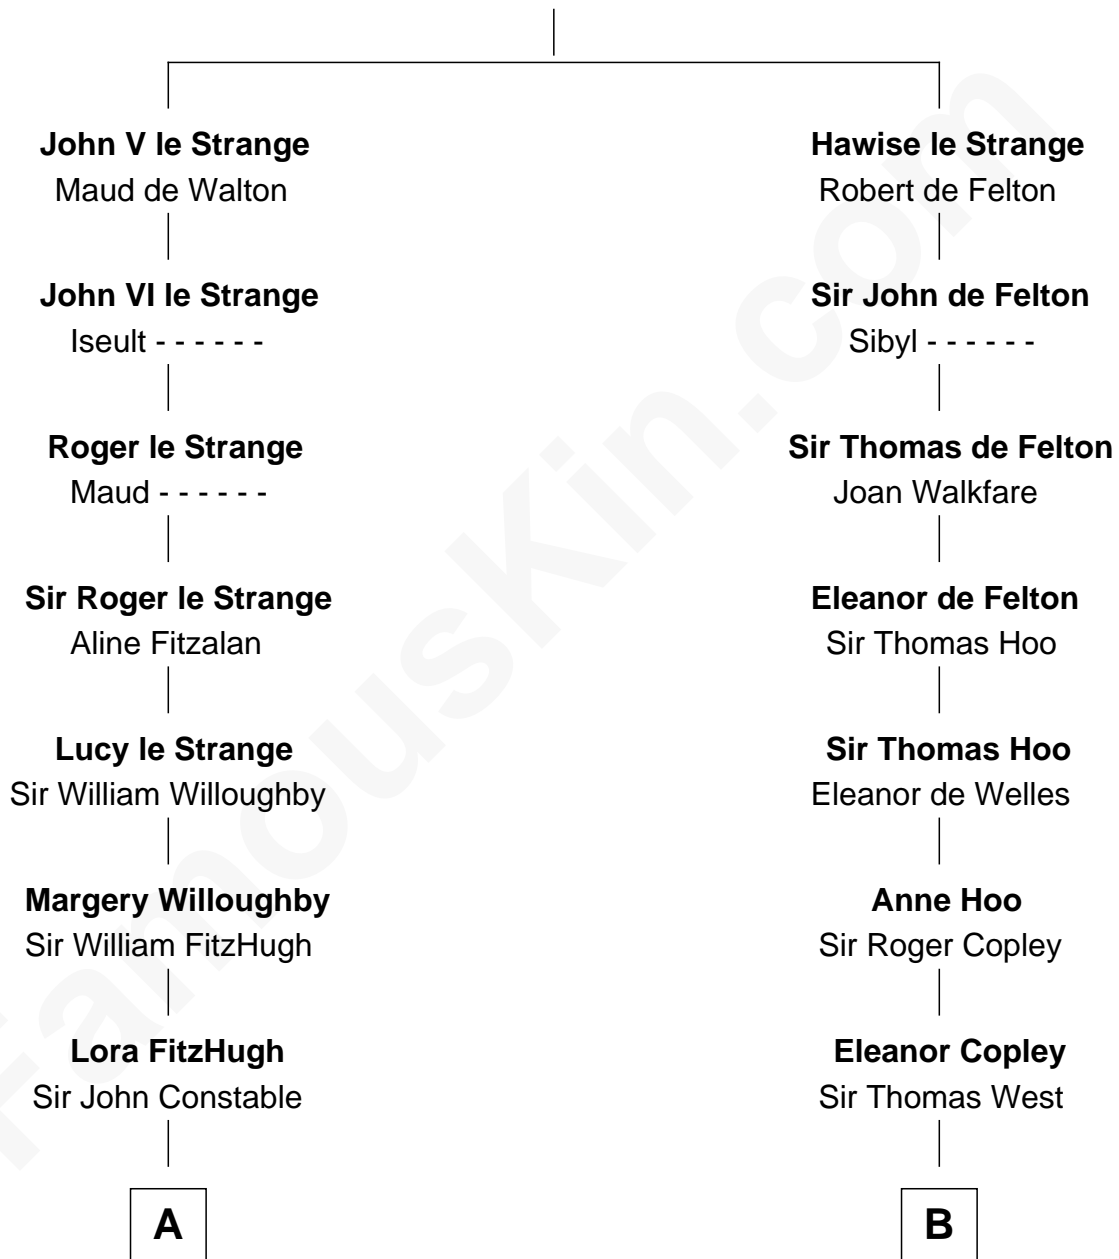

FamousKin.com Relationship Chart of

Charles A. Pillsbury

Co-Founder of C.A. Pillsbury Co.

19th cousin 2 times removed of

George H. W. Bush

41st U.S. President

John IV le Strange

Joan de Somery

C

Henry Carleton

Polly Greeley

Margaret Sprague Carleton

George Alfred Pillsbury

Charles A. Pillsbury

Co-Founder of C.A. Pillsbury Co.

D

Susan Montfort Shellman

Samuel Howard Fay

Harriet Eleanor Fay

Rev. James Smith Bush

Samuel Prescott Bush

Flora Sheldon

Prescott Sheldon Bush

Dorothy Wear Walker