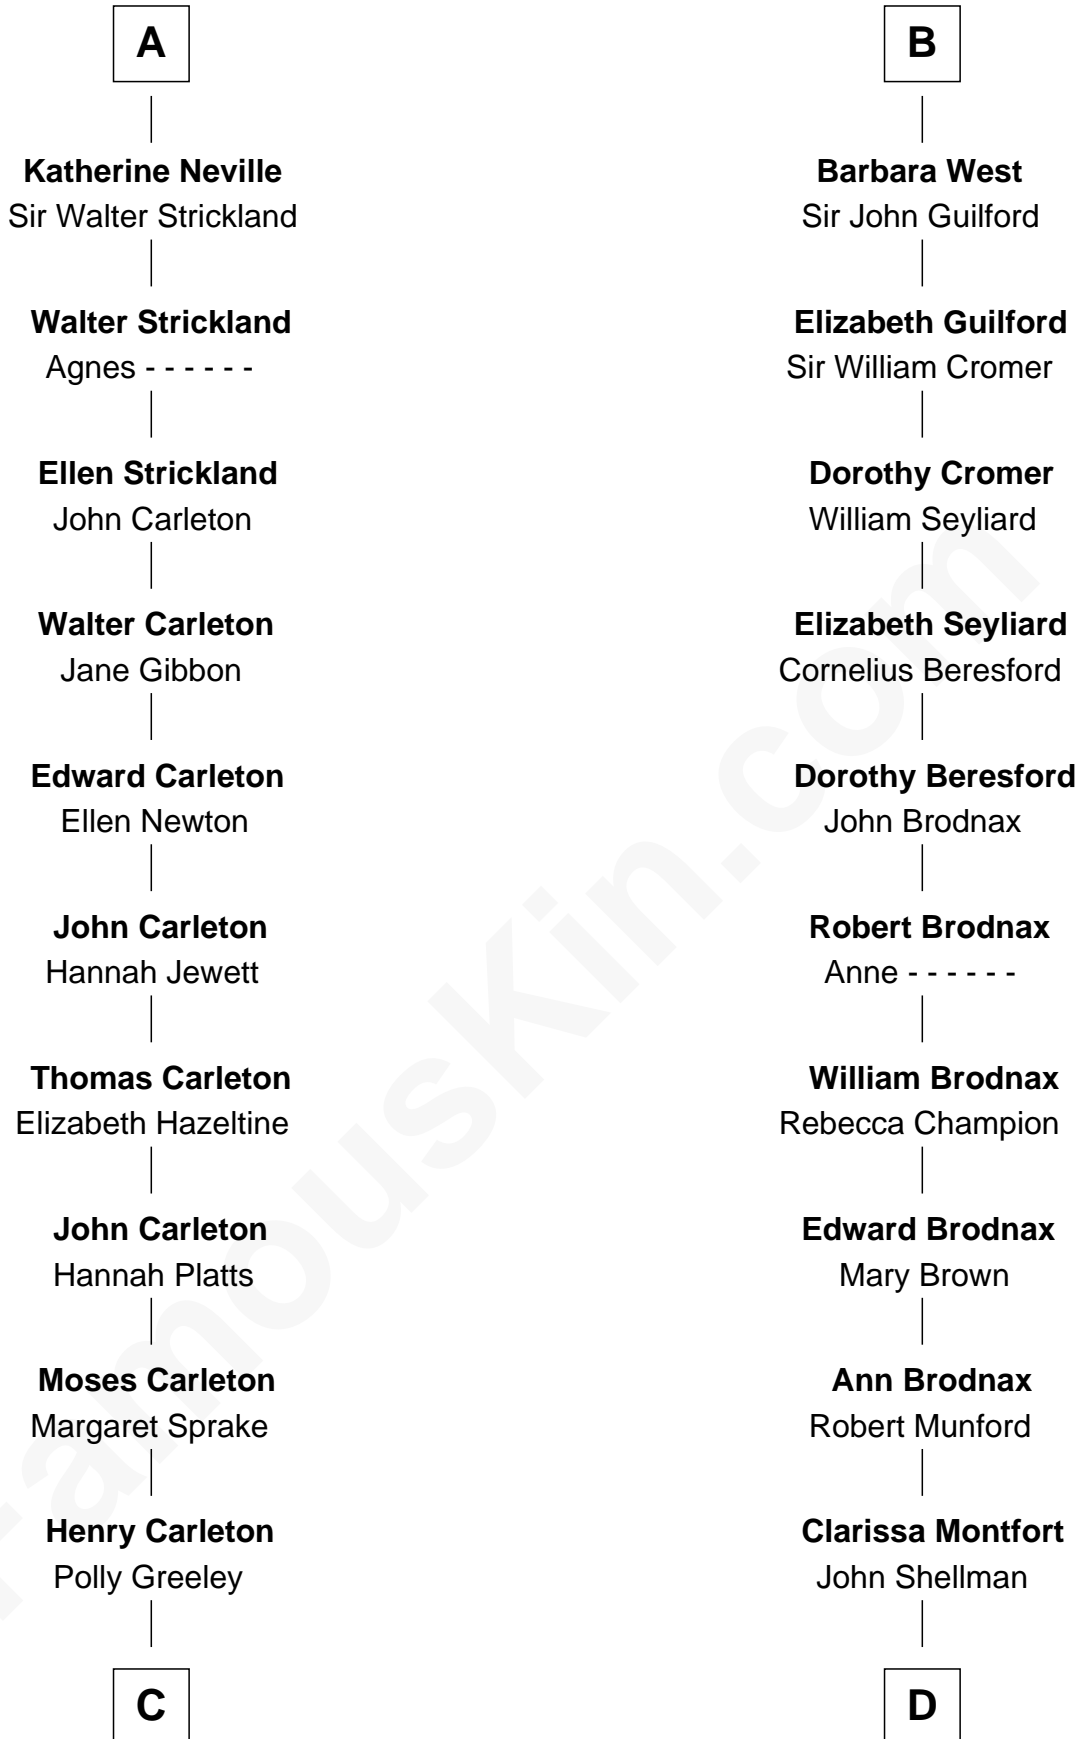

FamousKin.com Relationship Chart of

Charles A. Pillsbury

Co-Founder of C.A. Pillsbury Co.

18th cousin 3 times removed of

George H. W. Bush

41st U.S. President

C

Margaret Sprague Carleton

Samuel Prescott Bush

Flora Sheldon

Prescott Sheldon Bush

Dorothy Wear Walker

George H. W. Bush

41st U.S. President