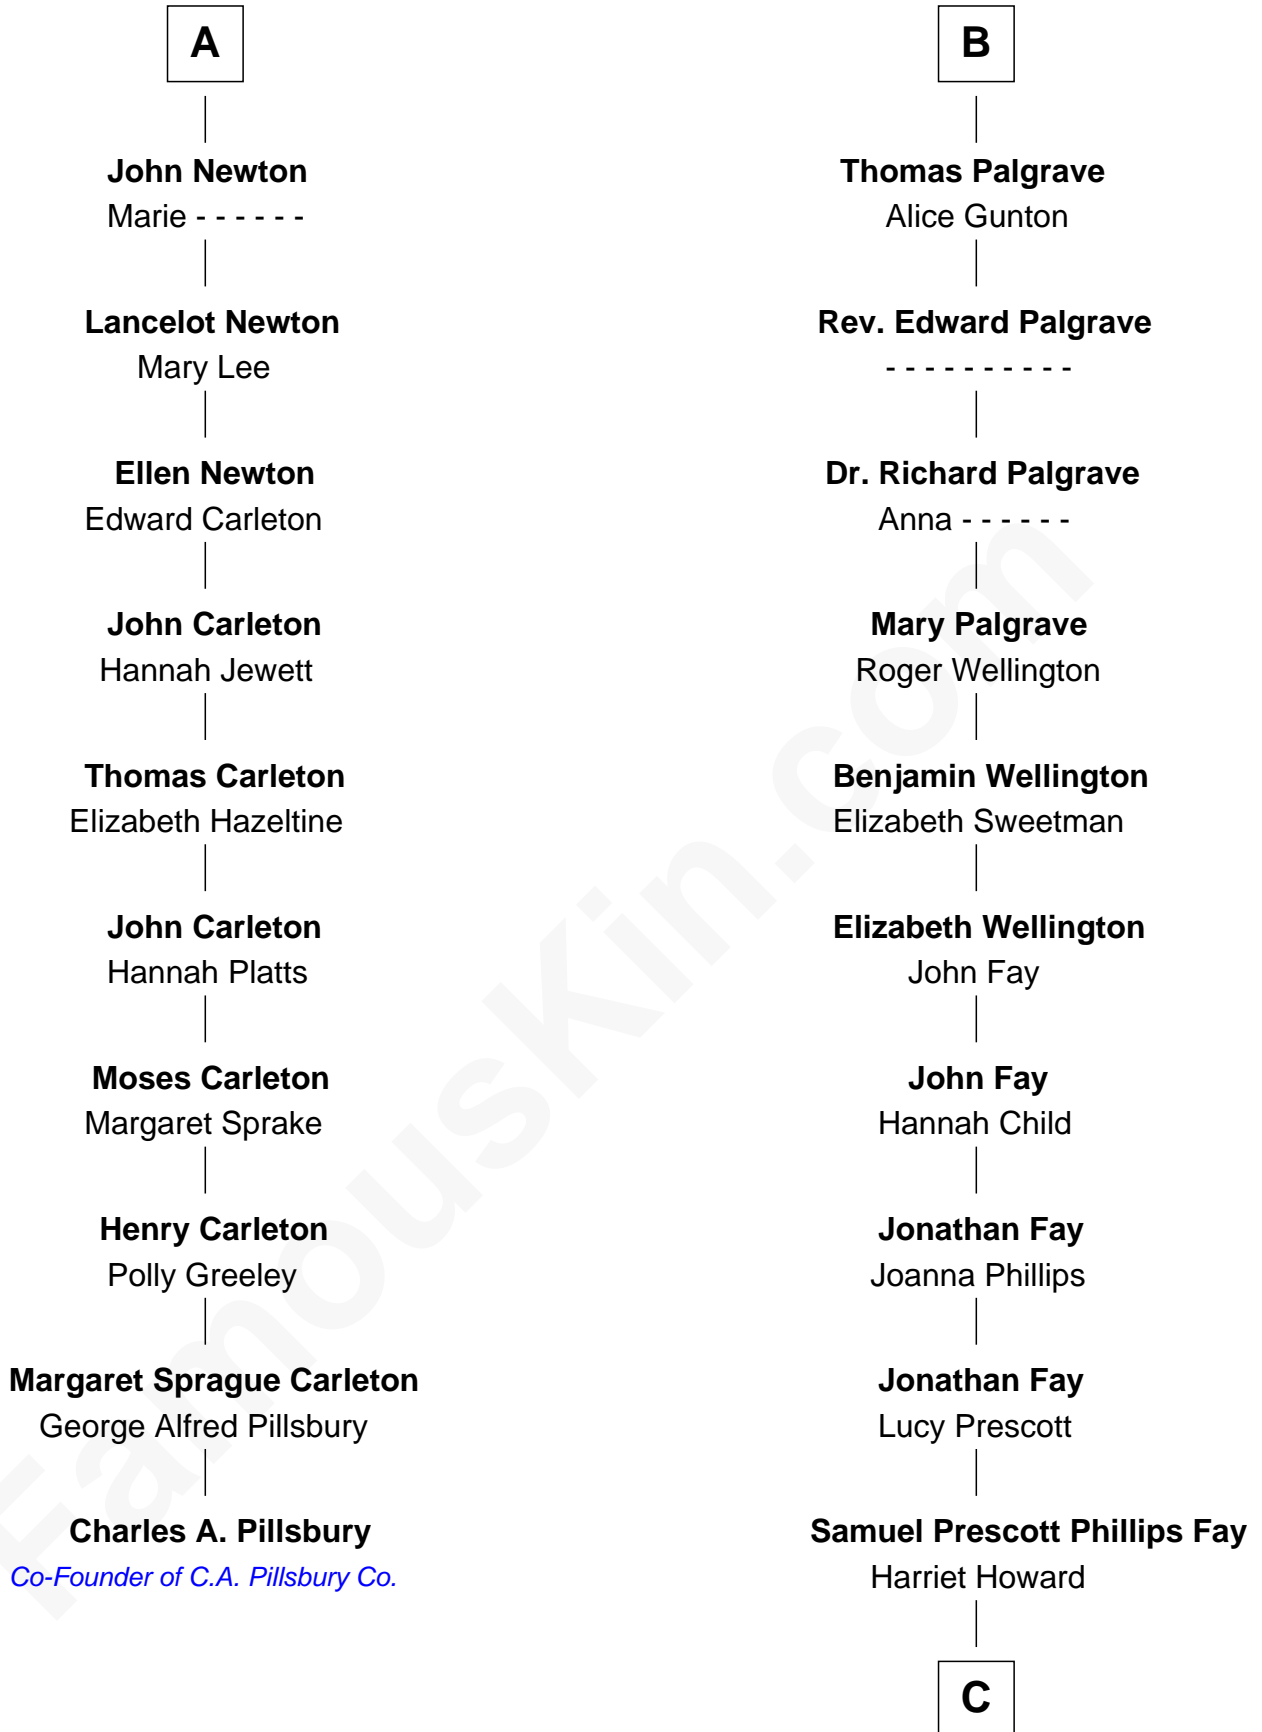

FamousKin.com

Relationship Chart of

Charles A. Pillsbury

Co-Founder of C.A. Pillsbury Co.

16th cousin 5 times removed of

George H. W. Bush

41st U.S. President

Edmund Fitzalan

Alice de Warenne

C

—
Samuel Howard Fay
Susan Montfort Shellman

—
Harriet Eleanor Fay
Rev. James Smith Bush

—
Samuel Prescott Bush
Flora Sheldon

—
Prescott Sheldon Bush
Dorothy Wear Walker

—
George H. W. Bush
41st U.S. President