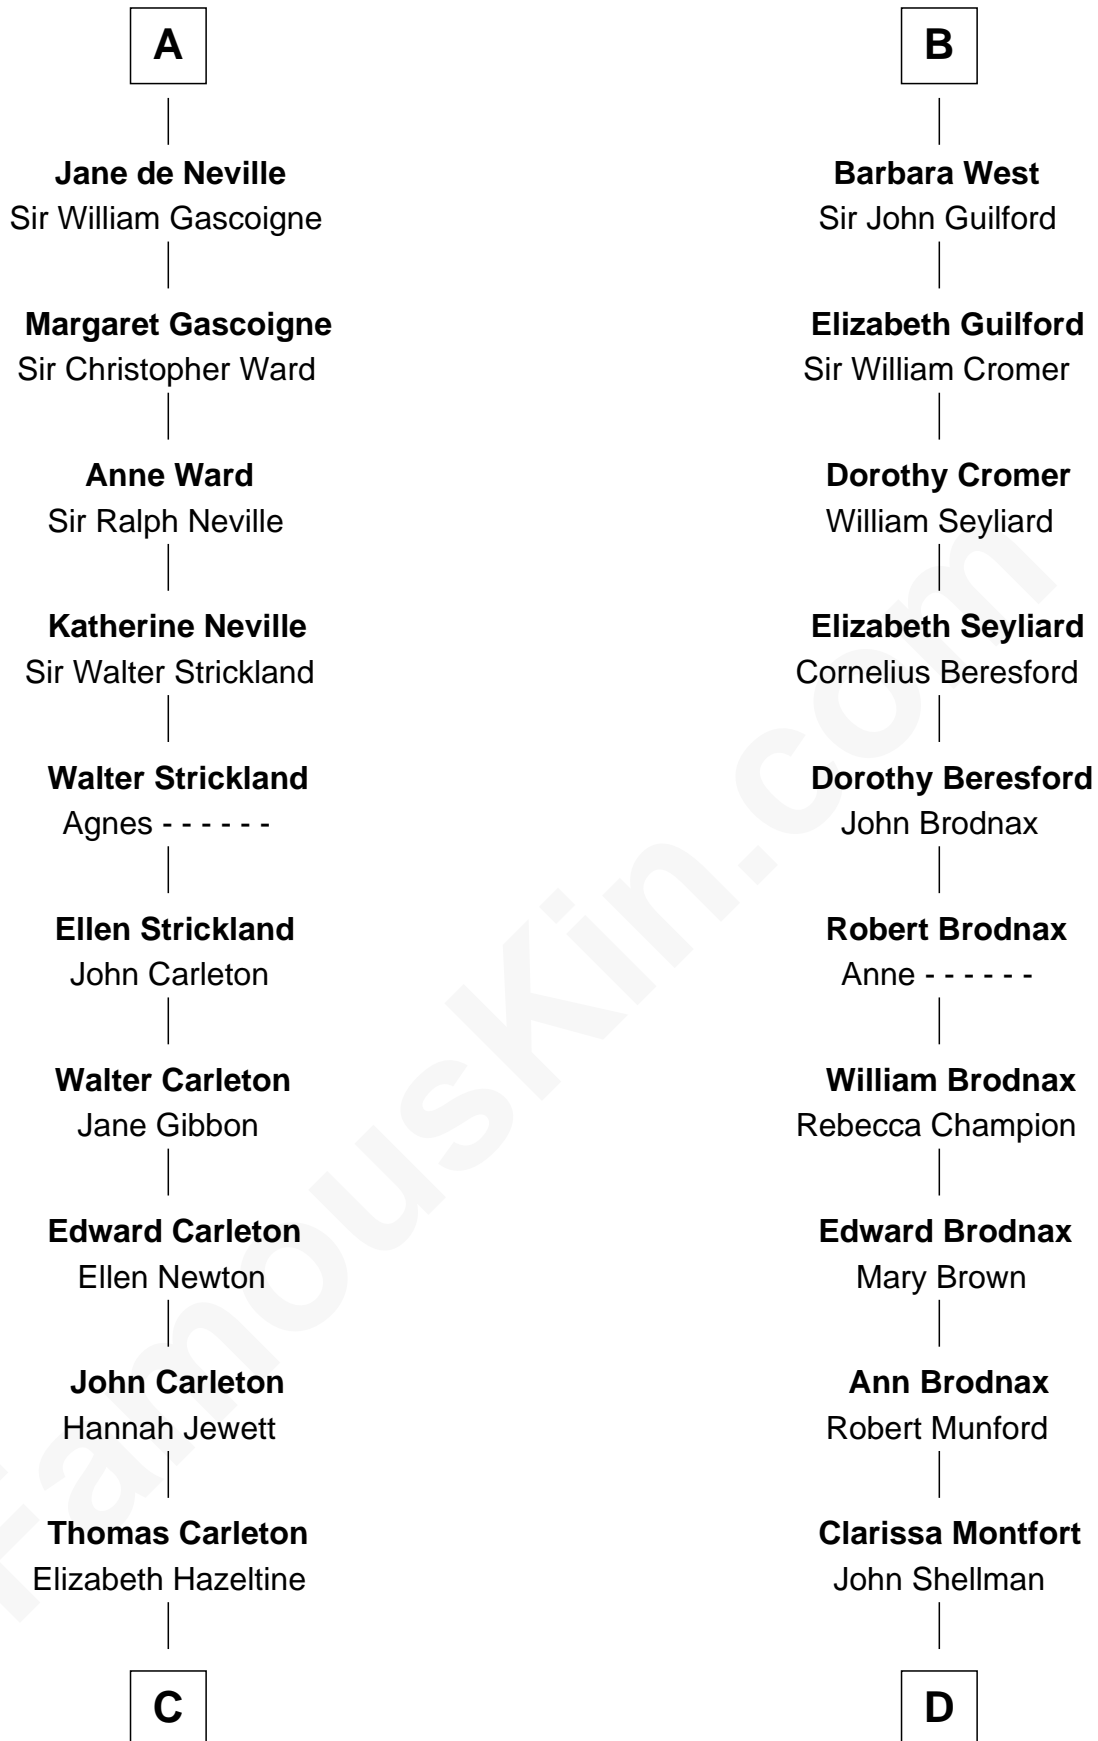

FamousKin.com

Relationship Chart of

Charles A. Pillsbury

Co-Founder of C.A. Pillsbury Co.

21st cousin of

George H. W. Bush

41st U.S. President

Blanche of Artois

with husband
King Henry I of Navarre

with husband
Edmund Plantagenet

C

John Carleton
Hannah Platts

Moses Carleton
Margaret Sprake

Henry Carleton
Polly Greeley

Margaret Sprague Carleton
George Alfred Pillsbury