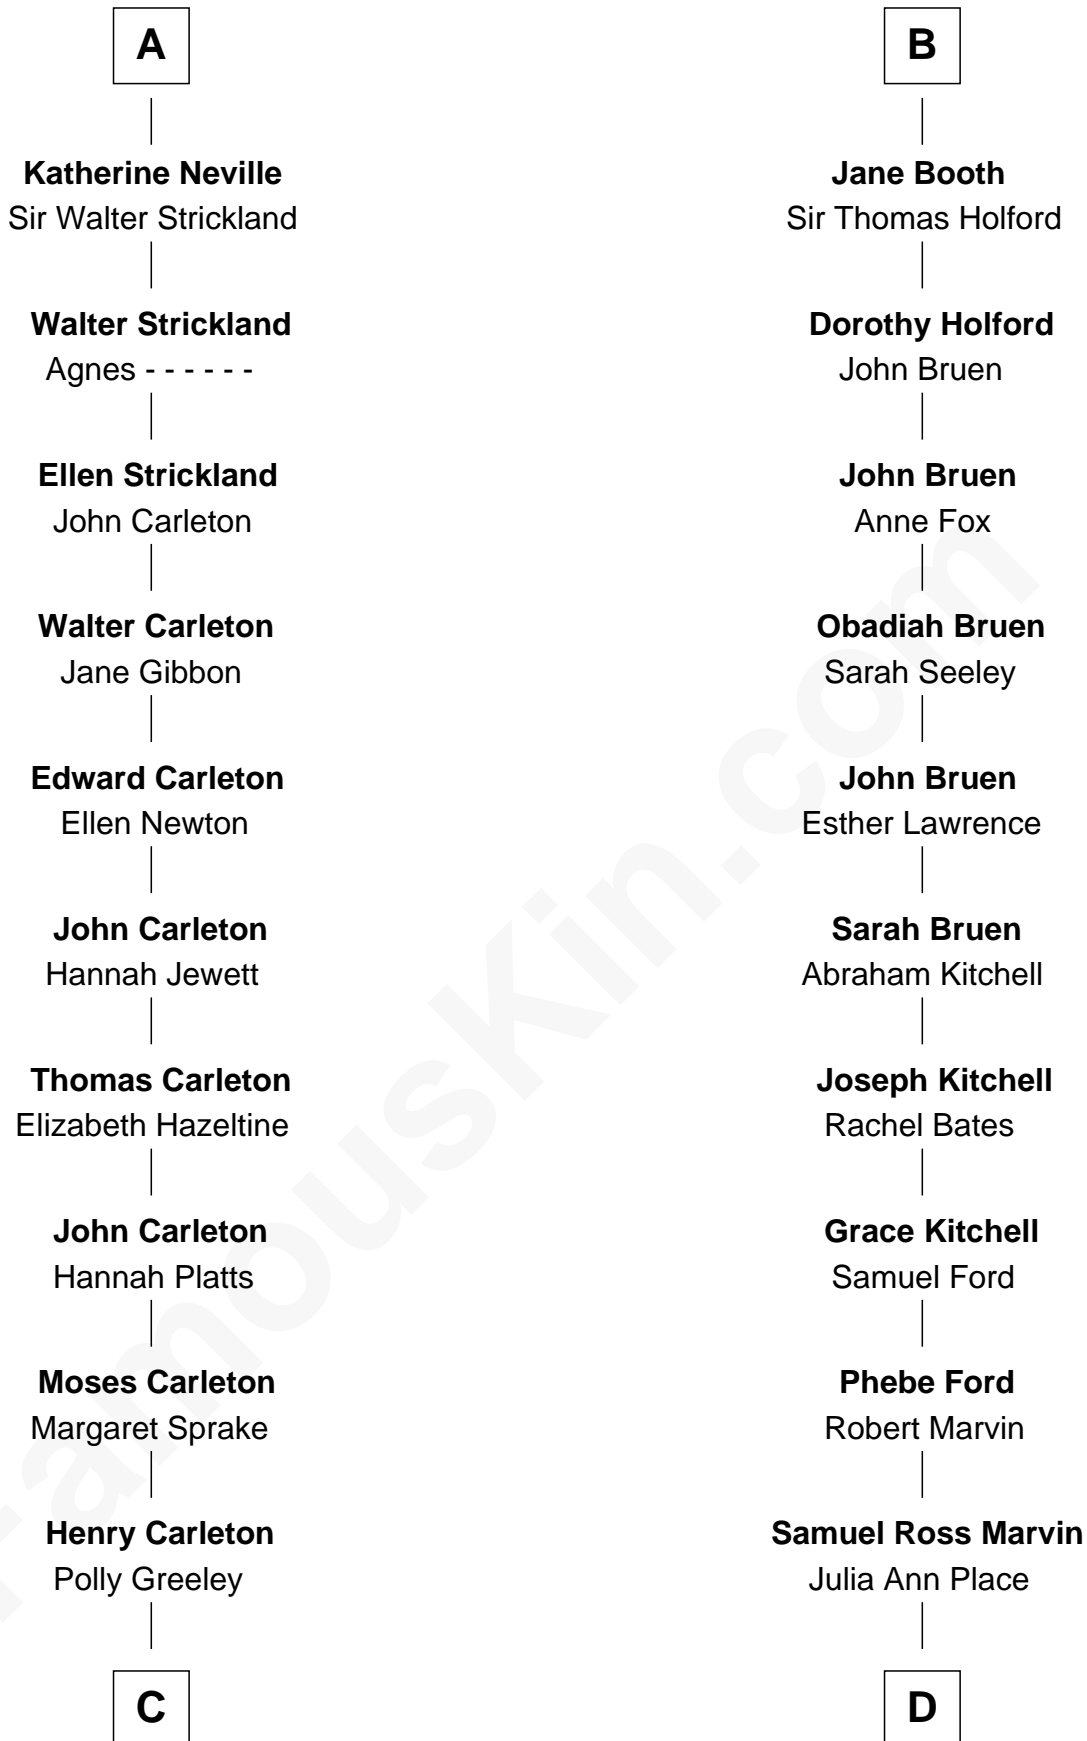

FamousKin.com

Relationship Chart of

Charles A. Pillsbury

Co-Founder of C.A. Pillsbury Co.

18th cousin 2 times removed of

Barbara (Pierce) Bush

First Lady of President George H.W. Bush

Ralph de Stafford

Ralph de Neville
Mary Ferrers

Maud de Swinnerton
Sir John Savage

John Neville
Elizabeth Newmarch

Margaret Savage
Sir John Dutton

Jane de Neville
Sir William Gascoigne

Maude Dutton
Sir William Booth

Margaret Gascoigne
Sir Christopher Ward

Sir George Booth
Katherine Montfort

Anne Ward
Sir Ralph Neville

Sir William Booth
Ellen Montgomery

A

B

C

Margaret Sprague Carleton

George Alfred Pillsbury