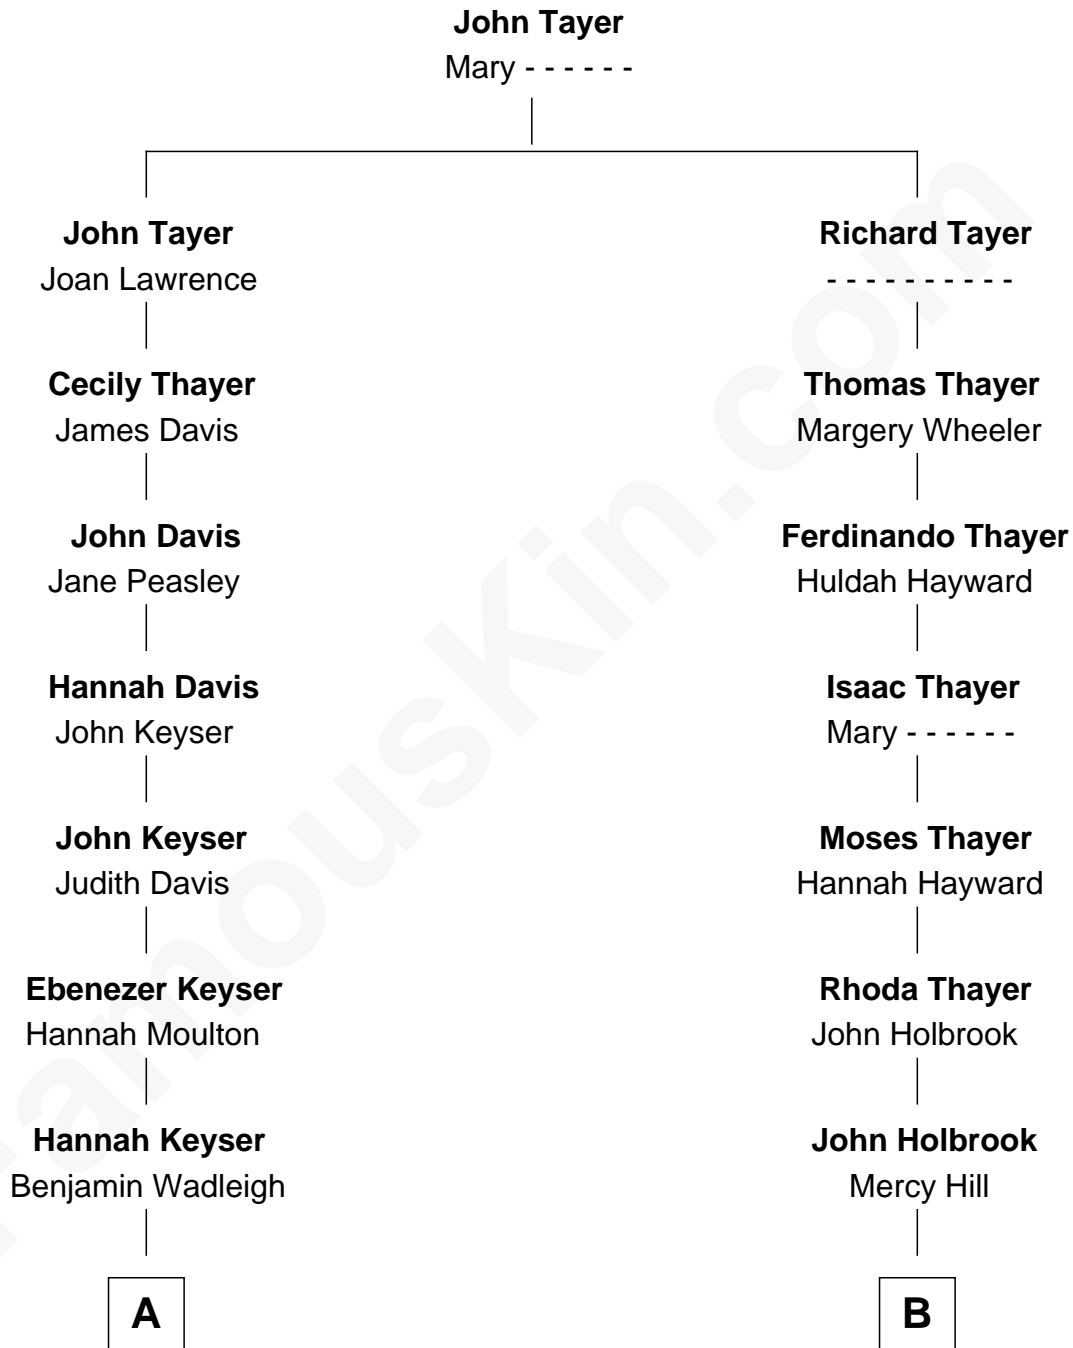

FamousKin.com Relationship Chart of

Charles A. Pillsbury

Co-Founder of C.A. Pillsbury Co.

9th cousin 2 times removed of

Barbara (Pierce) Bush

First Lady of President George H.W. Bush

A

Susanna Wadleigh

John Pillsbury

George Alfred Pillsbury

Margaret Sprague Carleton

Charles A. Pillsbury

Co-Founder of C.A. Pillsbury Co.

B

Chloe Holbrook

Gen. James Pierce

Jonas James Pierce

Kate Pritzel

Scott Pierce

Mabel Marvin

Marvin Pierce

Pauline Robinson

Barbara (Pierce) Bush

First Lady of George H.W. Bush