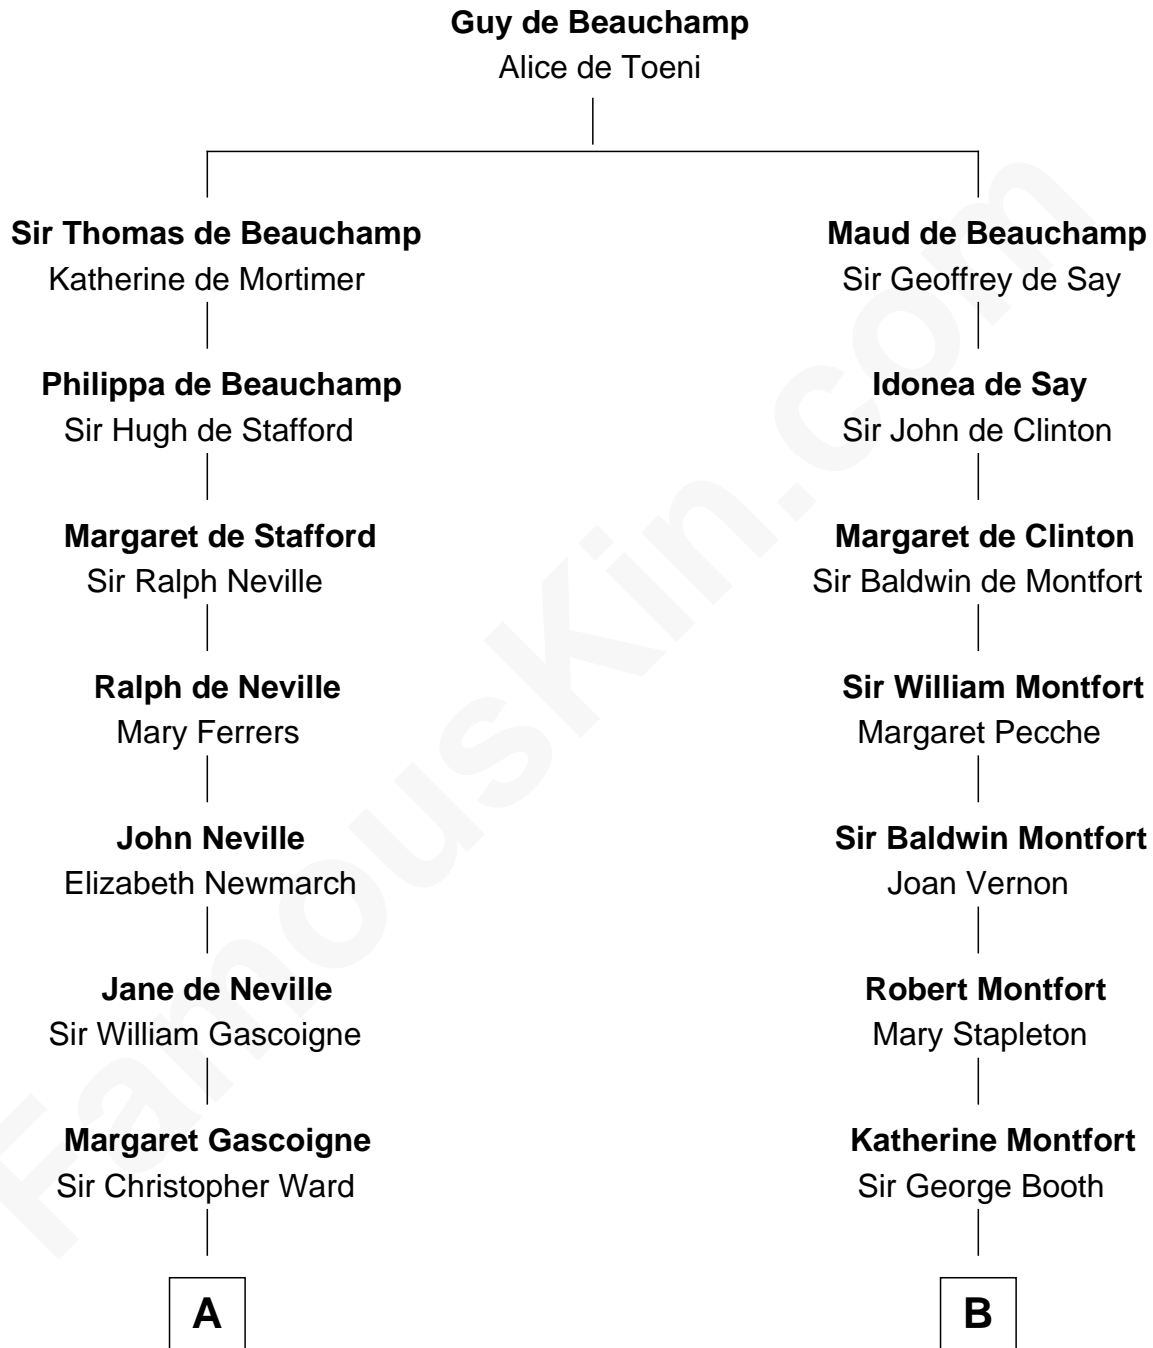

## Relationship Chart of

**Charles A. Pillsbury**

*Co-Founder of C.A. Pillsbury Co.*

19th cousin 2 times removed of

**Barbara (Pierce) Bush**

*First Lady of President George H.W. Bush*

**C**

**Henry Carleton**

Polly Greeley

**Margaret Sprague Carleton**

George Alfred Pillsbury

**Charles A. Pillsbury**

*Co-Founder of C.A. Pillsbury Co.*

**D**

**Samuel Ross Marvin**

Julia Ann Place

**Jerome Place Marvin**

Martha Ann Stokes

**Mabel Marvin**

Scott Pierce

**Marvin Pierce**

Pauline Robinson

**Barbara (Pierce) Bush**

*First Lady of George H.W. Bush*