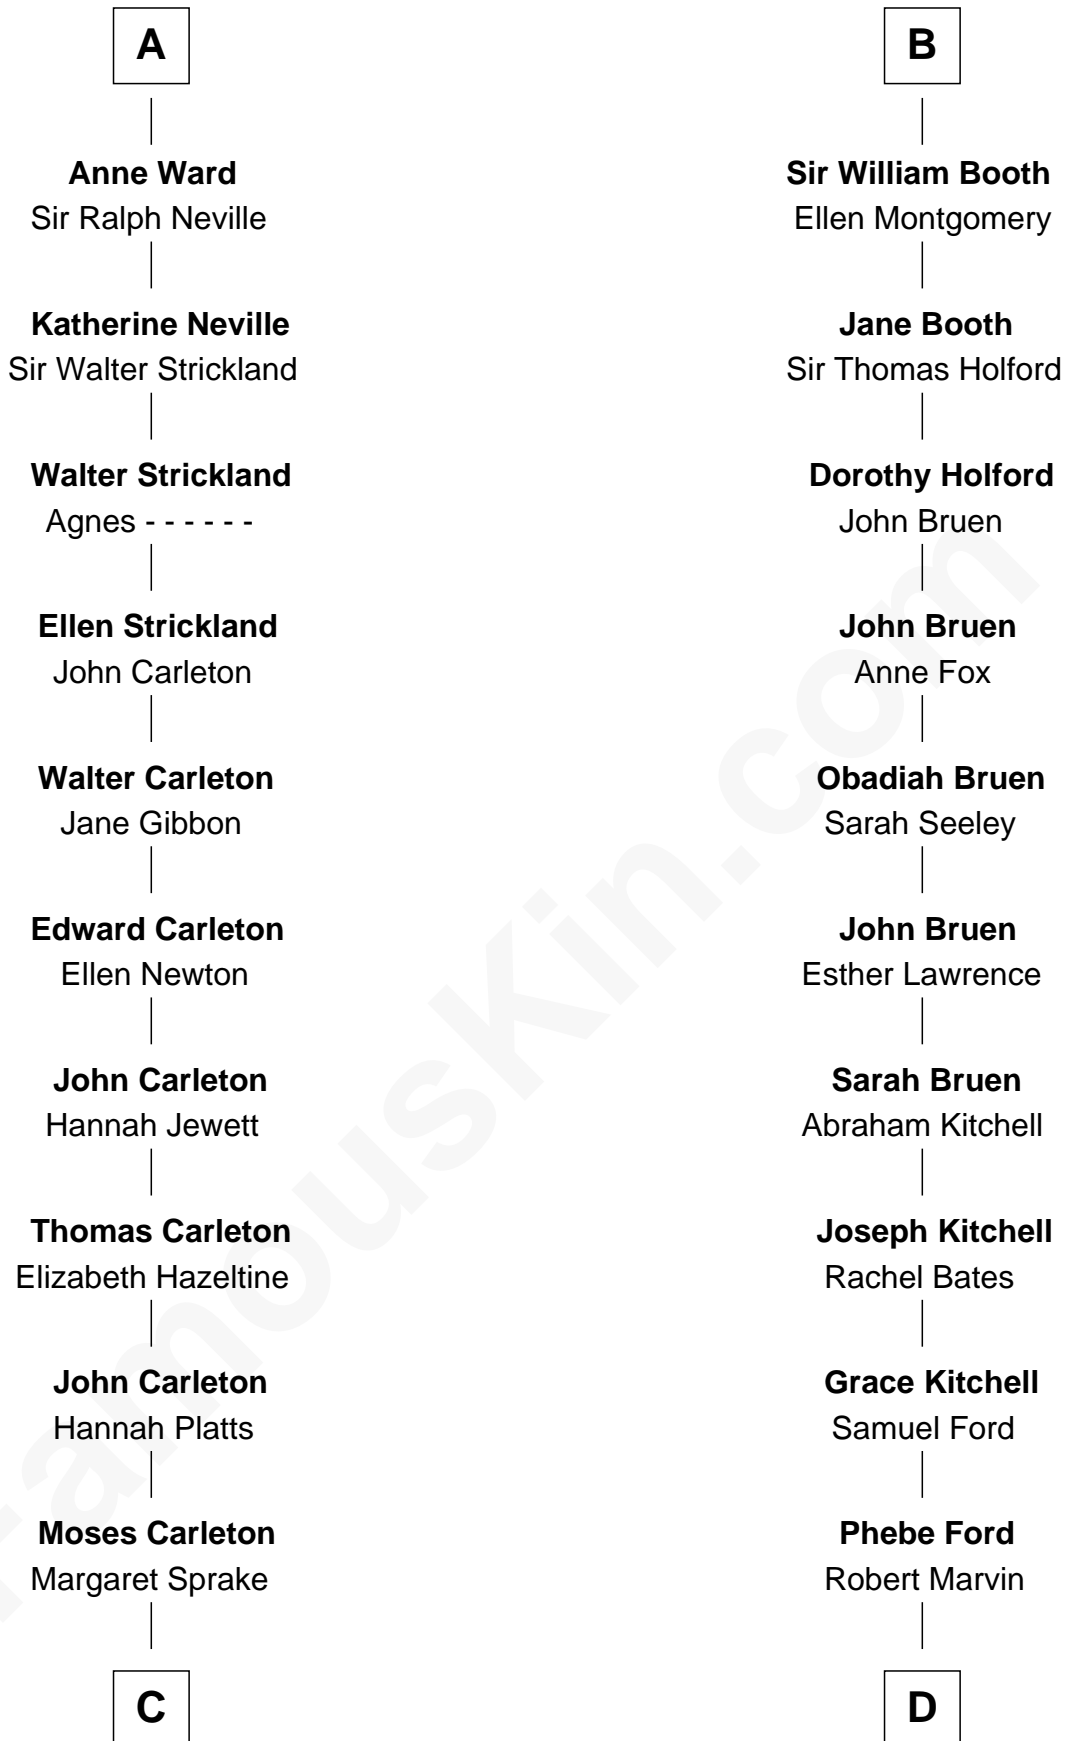

## Relationship Chart of

**Charles A. Pillsbury**

*Co-Founder of C.A. Pillsbury Co.*

19th cousin 2 times removed of

**Barbara (Pierce) Bush**

*First Lady of President George H.W. Bush*

**C**

**Henry Carleton**

Polly Greeley

**Margaret Sprague Carleton**

George Alfred Pillsbury

**Charles A. Pillsbury**

*Co-Founder of C.A. Pillsbury Co.*

**D**

**Samuel Ross Marvin**

Julia Ann Place

**Jerome Place Marvin**

Martha Ann Stokes

**Mabel Marvin**

Scott Pierce

**Marvin Pierce**

Pauline Robinson

**Barbara (Pierce) Bush**

*First Lady of George H.W. Bush*