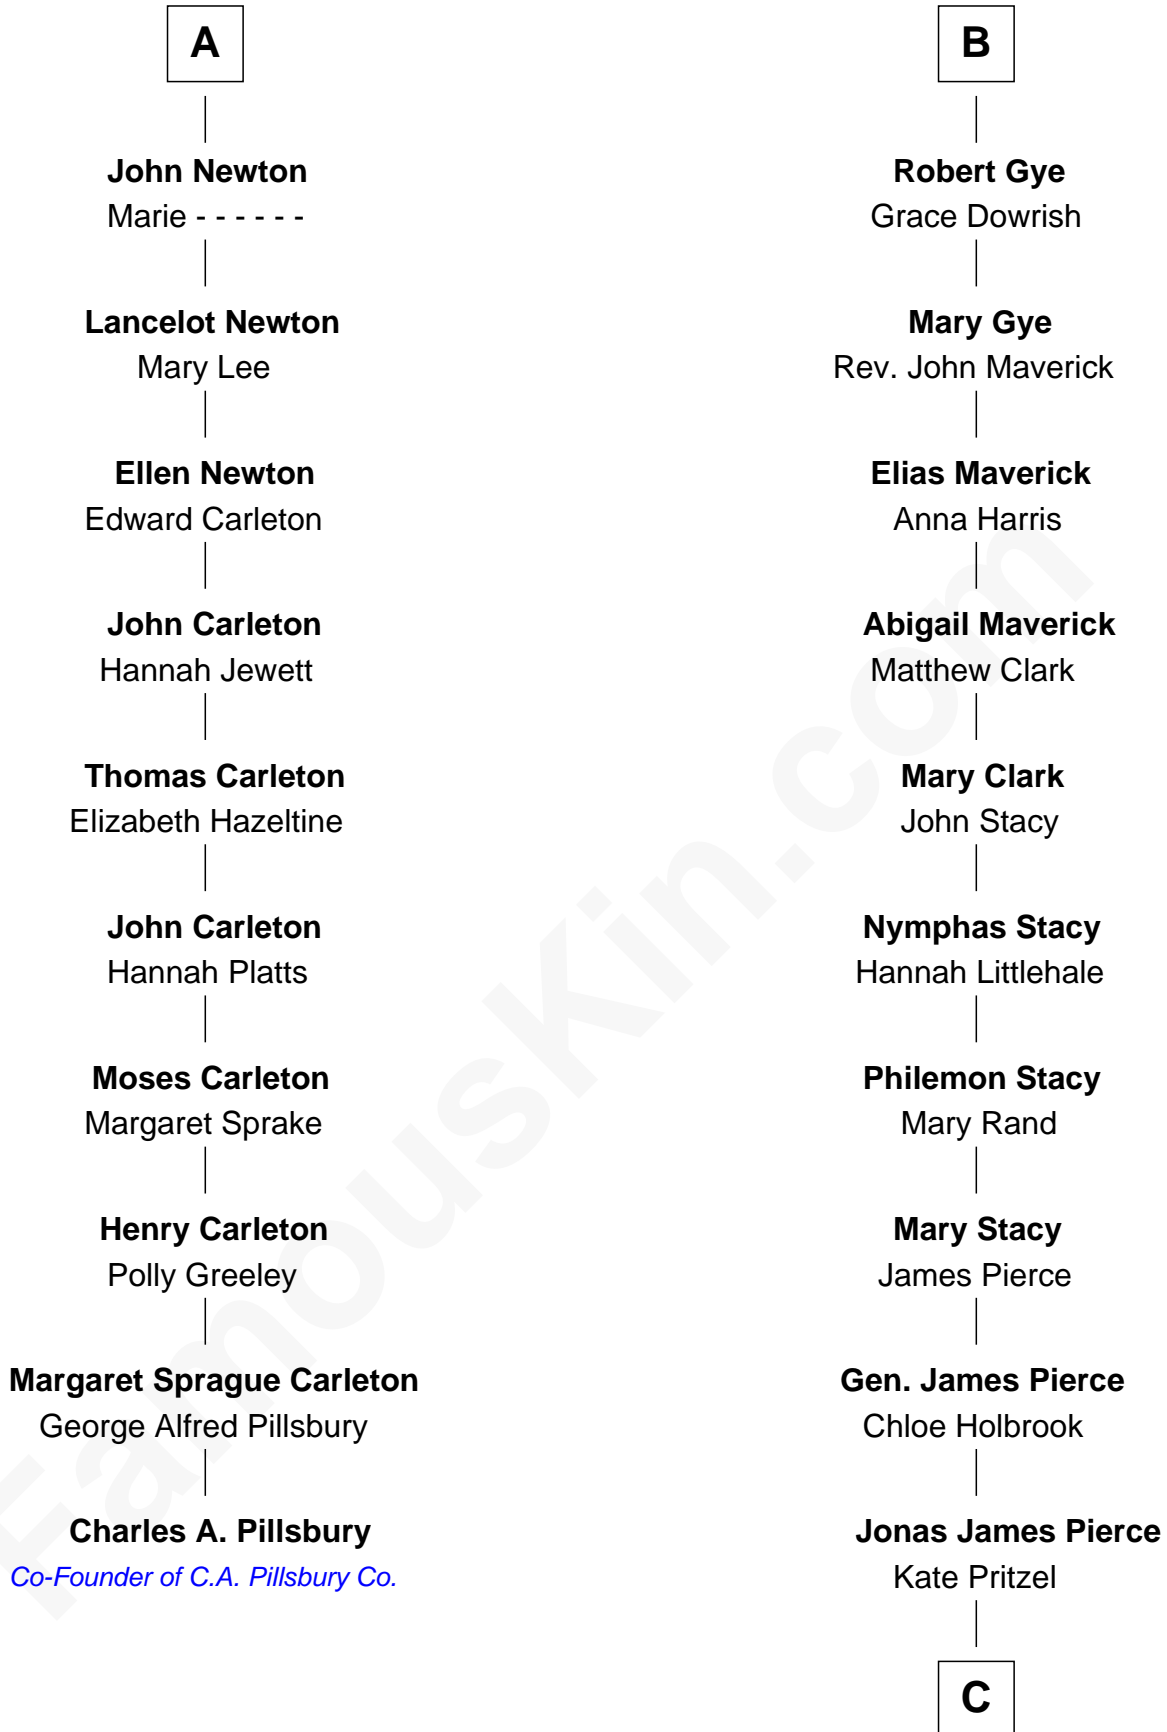

FamousKin.com Relationship Chart of

Charles A. Pillsbury

Co-Founder of C.A. Pillsbury Co.

16th cousin 4 times removed of

George W. Bush

43rd U.S. President

Edmund Fitzalan

Alice de Warenne

C

—
Scott Pierce

Mabel Marvin

—
Marvin Pierce

Pauline Robinson

—
Barbara Pierce

George Herbert Walker Bush

—
George W. Bush

43rd U.S. President