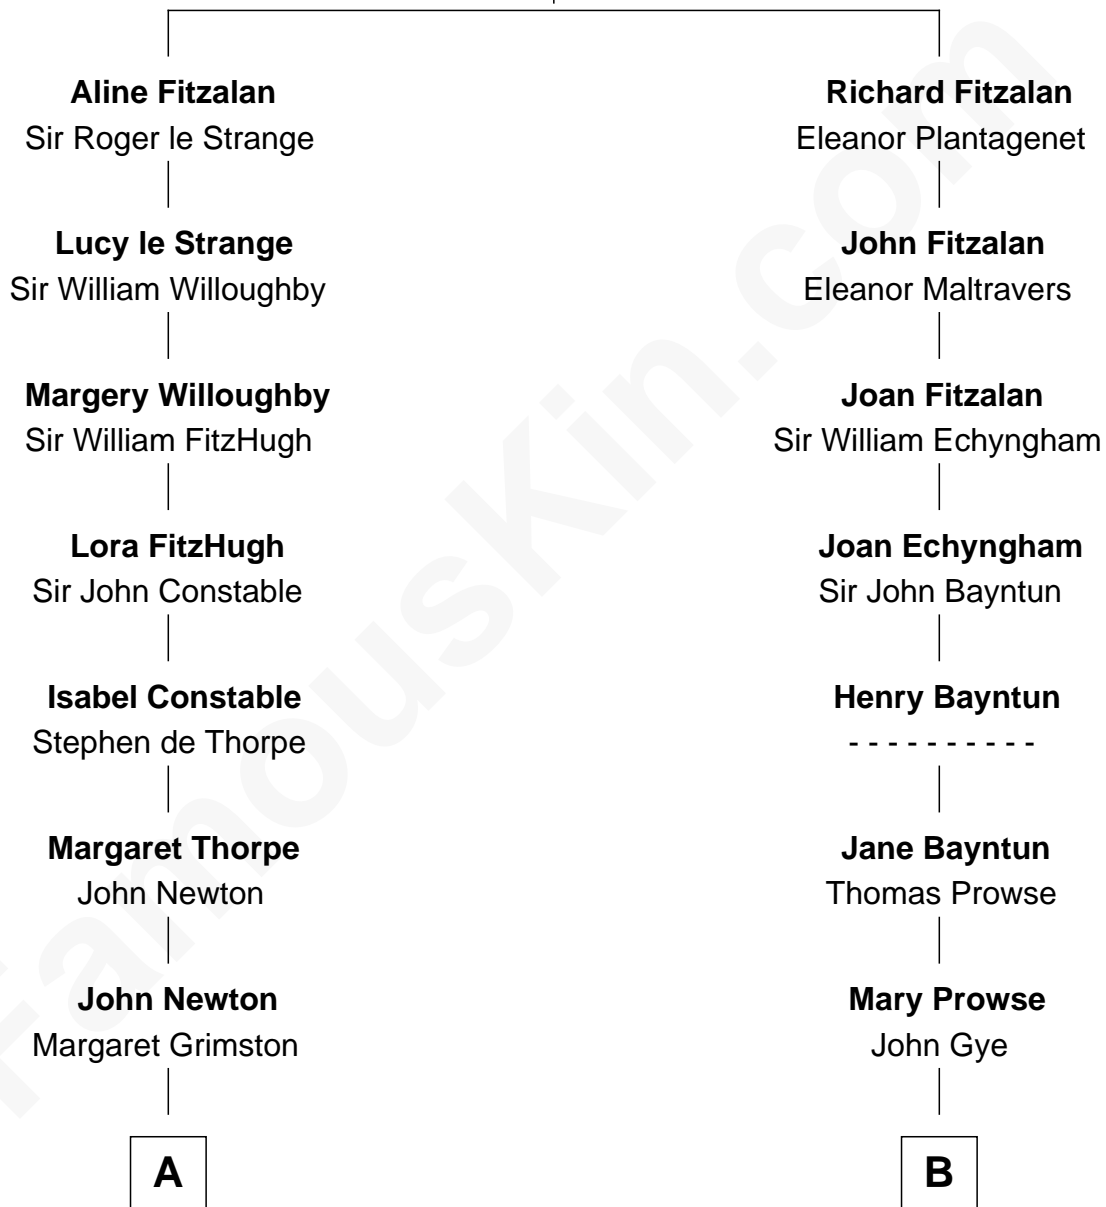

FamousKin.com Relationship Chart of

Charles A. Pillsbury

Co-Founder of C.A. Pillsbury Co.

16th cousin 4 times removed of

George W. Bush

43rd U.S. President

Edmund Fitzalan

Alice de Warenne

C

—
Scott Pierce

Mabel Marvin

—
Marvin Pierce

Pauline Robinson

—
Barbara Pierce

George Herbert Walker Bush

—
George W. Bush

43rd U.S. President