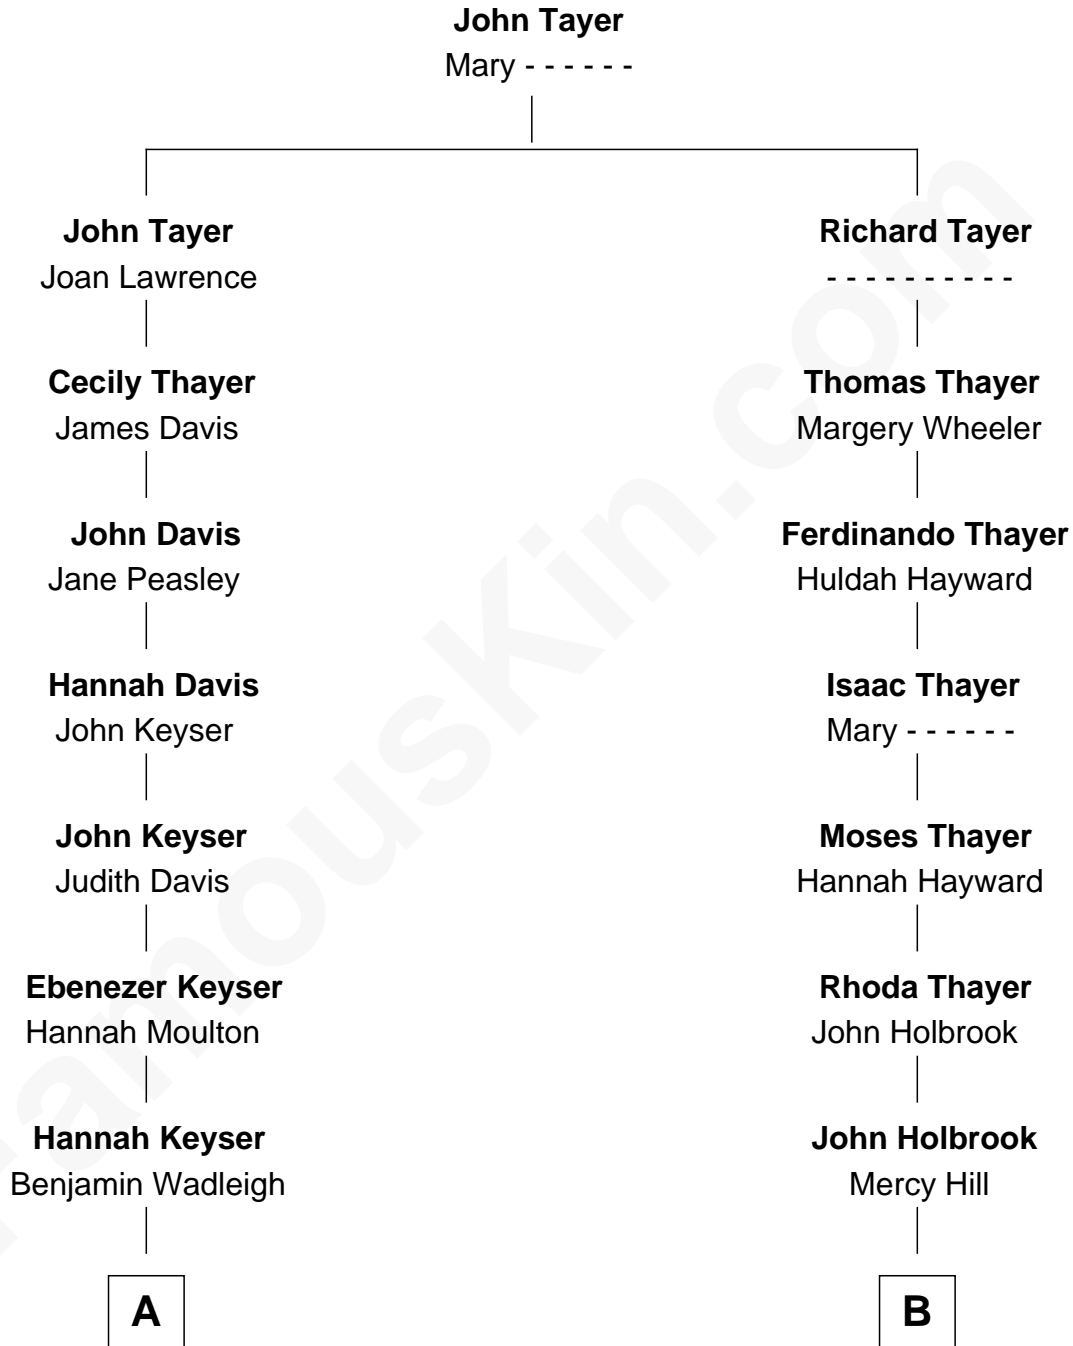

FamousKin.com Relationship Chart of

Charles A. Pillsbury

Co-Founder of C.A. Pillsbury Co.

9th cousin 3 times removed of

George W. Bush

43rd U.S. President

A

Susanna Wadleigh

John Pillsbury

George Alfred Pillsbury

Margaret Sprague Carleton

Charles A. Pillsbury

Co-Founder of C.A. Pillsbury Co.

B

Chloe Holbrook

Gen. James Pierce

Jonas James Pierce

Kate Pritzel

Scott Pierce

Mabel Marvin

Marvin Pierce

Pauline Robinson

Barbara Pierce

George Herbert Walker Bush