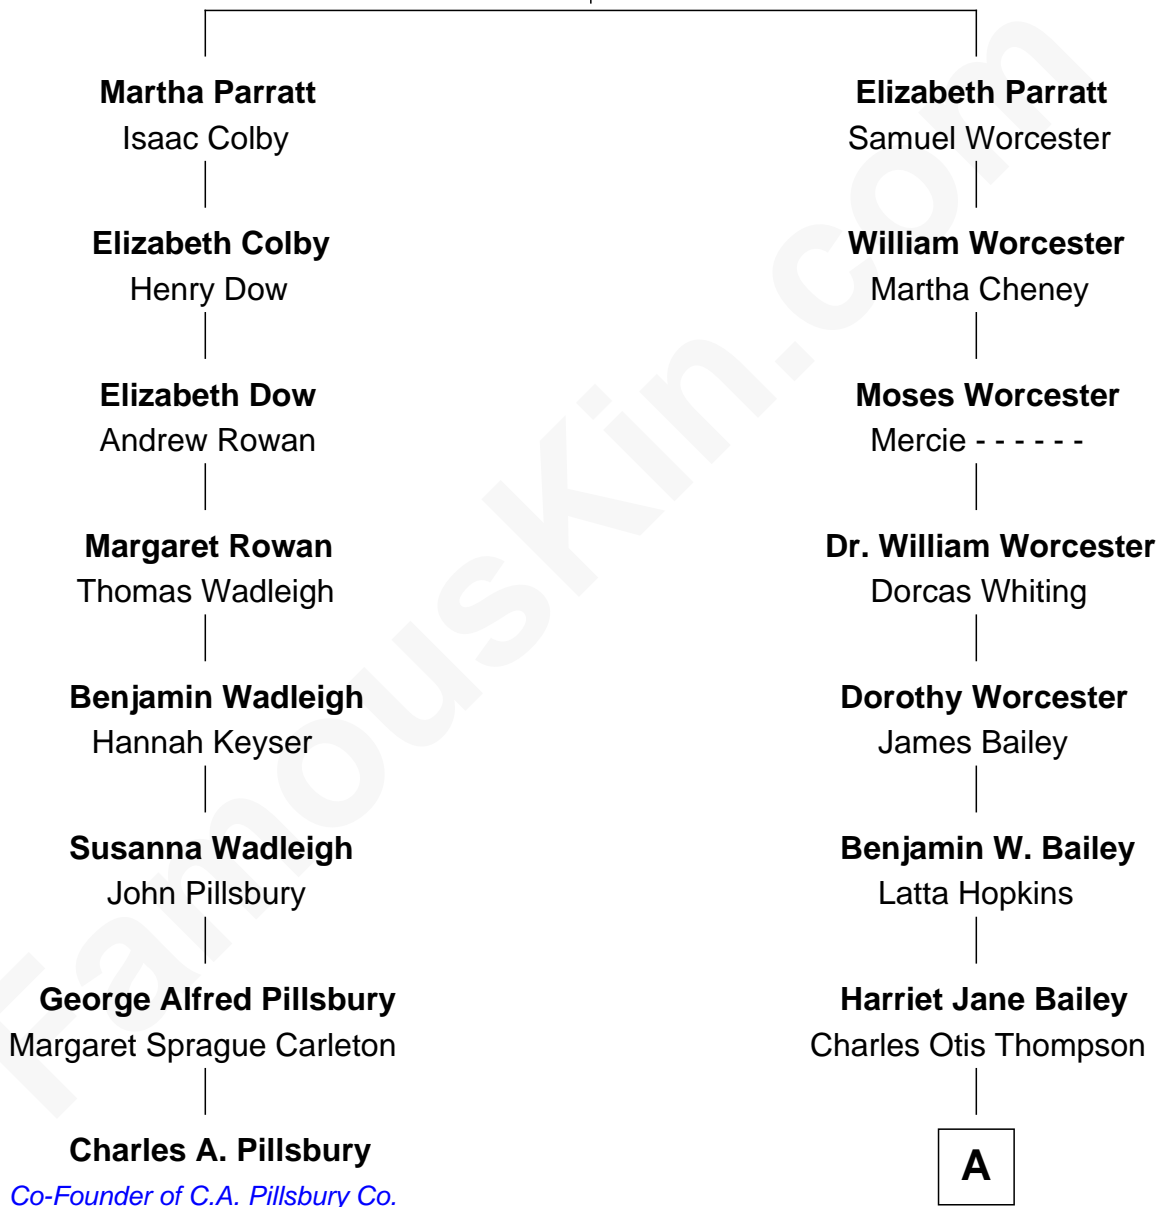

FamousKin.com Relationship Chart of

Charles A. Pillsbury

Co-Founder of C.A. Pillsbury Co.

7th cousin 2 times removed of

Bette Davis

Movie Actress

Francis Parratt
Elizabeth Northend

A

—
Harriet Eugenia Thompson

William Aaron Favor

—
Ruth Augusta Favor

Harlow Morrell Davis

—
Bette Davis

Movie Actress

FamousKin.com