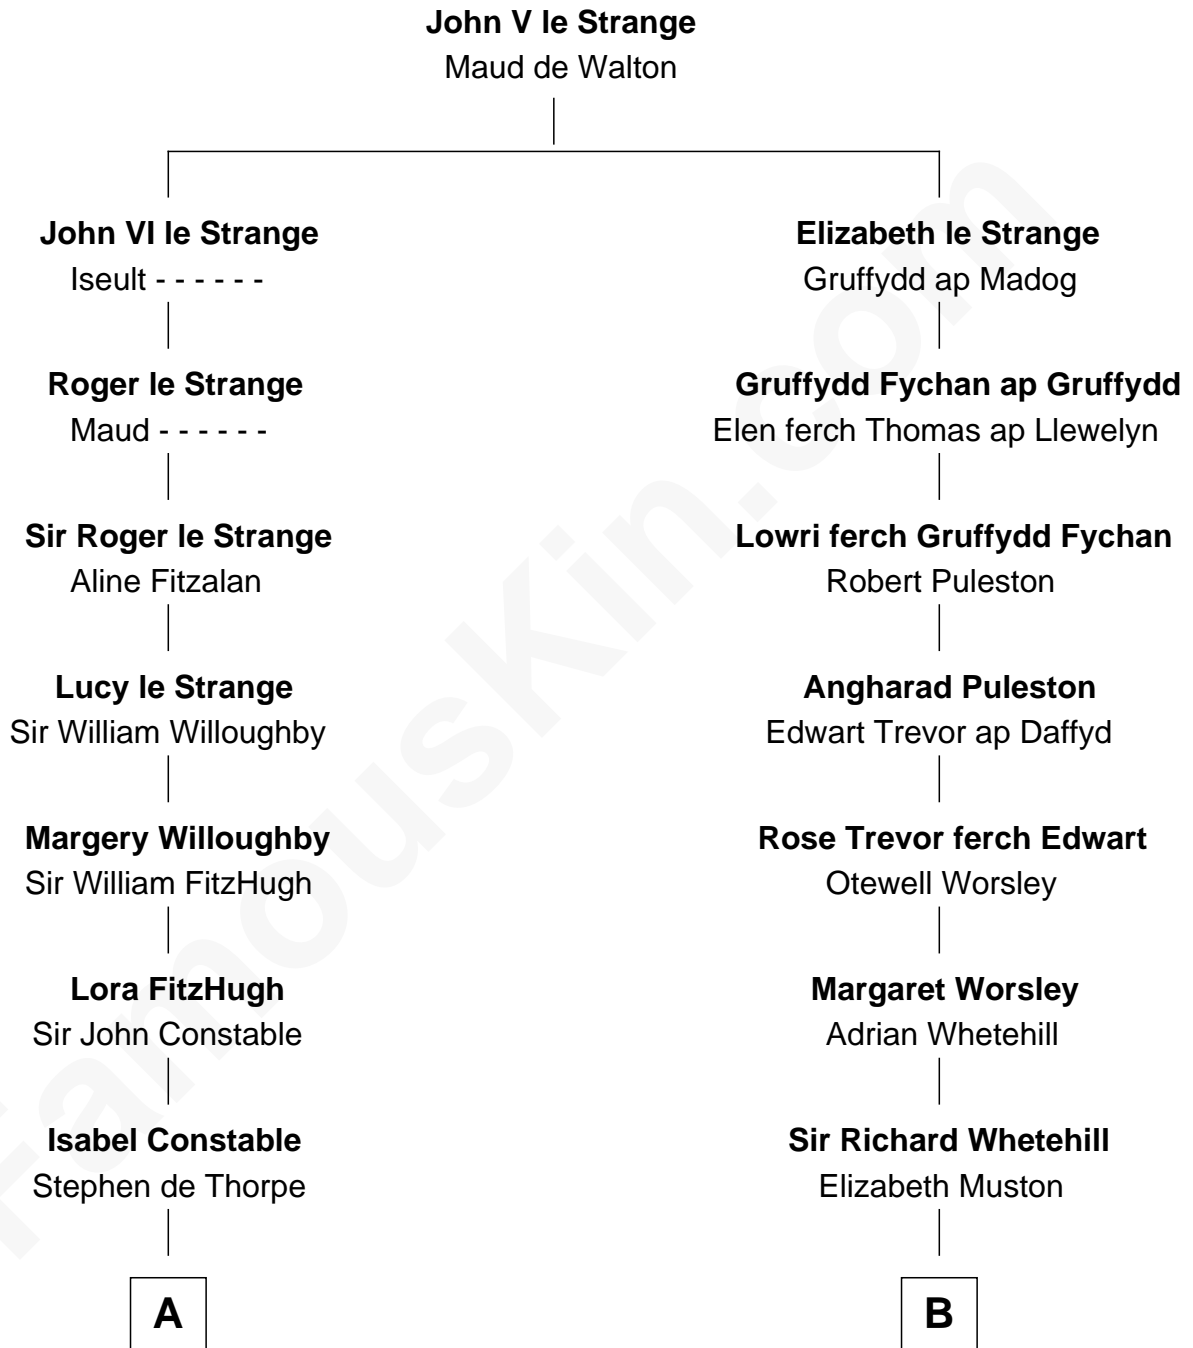

## Relationship Chart of

**Charles A. Pillsbury**

*Co-Founder of C.A. Pillsbury Co.*

**16th cousin 2 times removed of**

**Eliphalet Remington**

*Founder of Remington Arms Company*

**C**

—  
**Margaret Sprague Carleton**