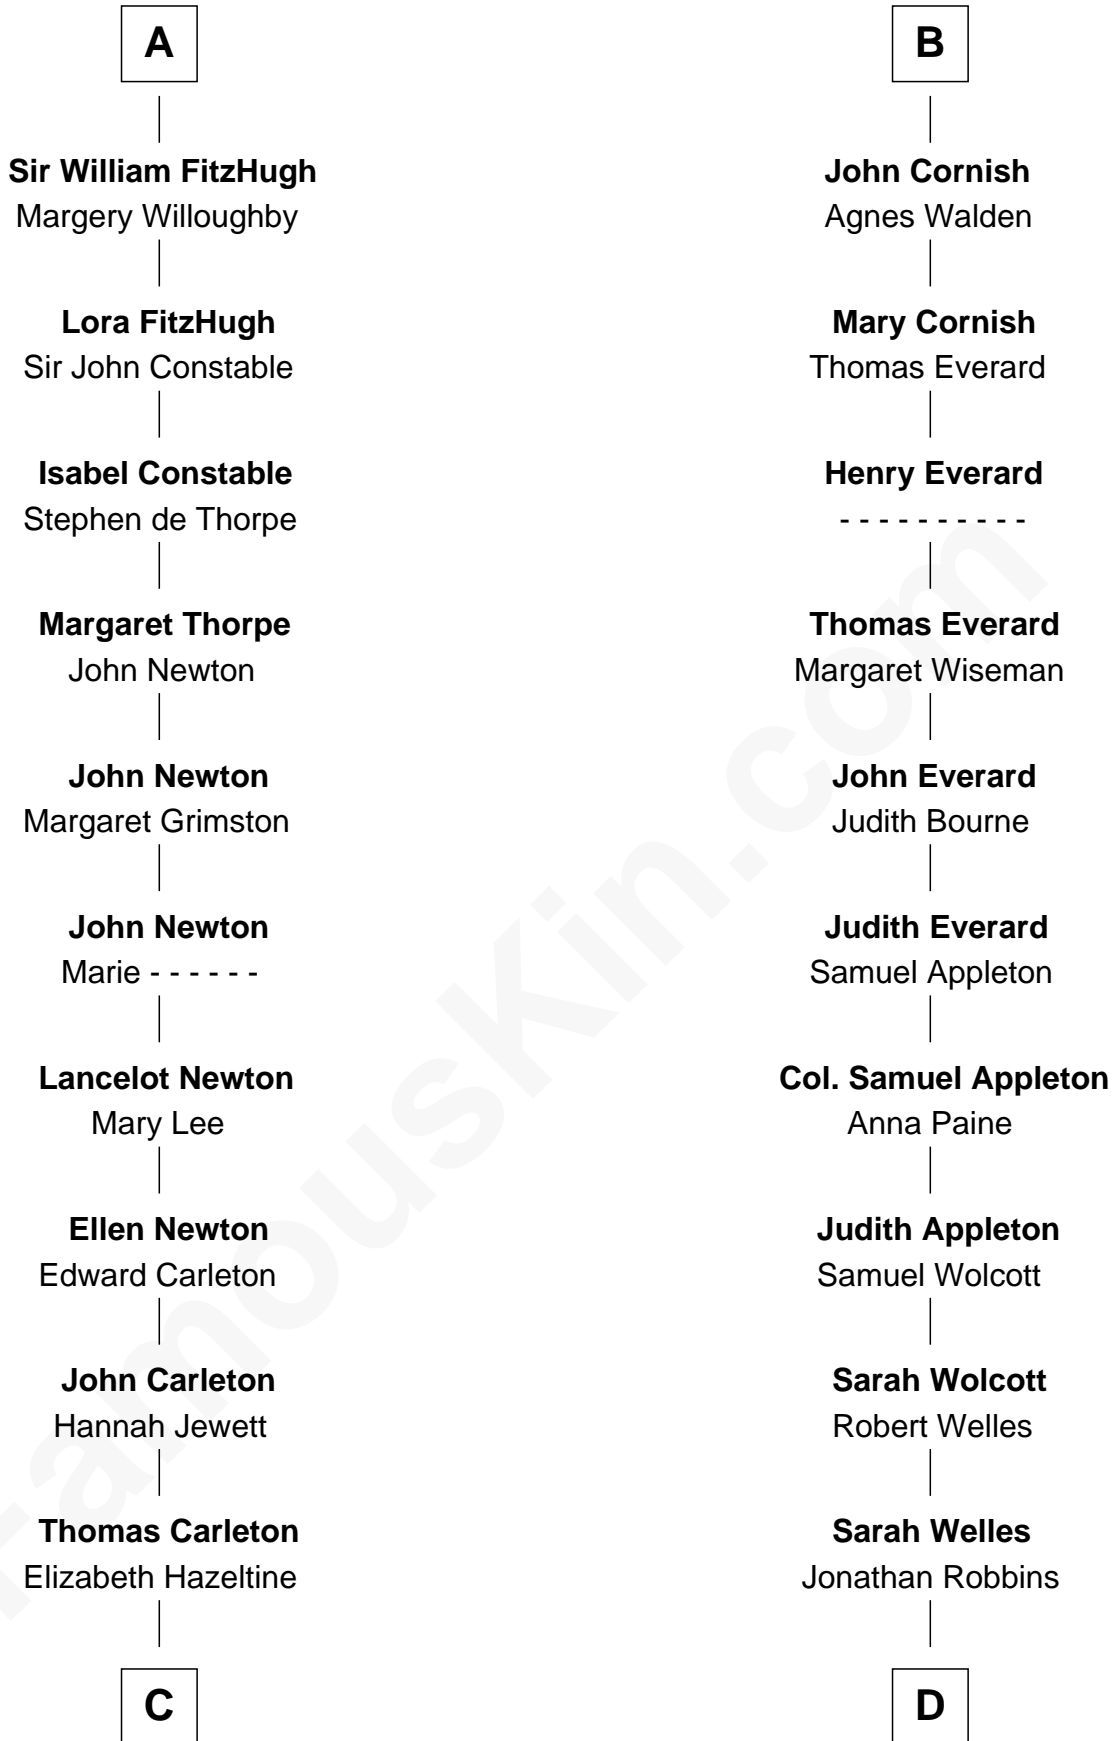

FamousKin.com

Relationship Chart of

Charles A. Pillsbury

Co-Founder of C.A. Pillsbury Co.

19th cousin 2 times removed of

Eliphalet Remington

Founder of Remington Arms Company

C

John Carleton
Hannah Platts

Moses Carleton
Margaret Sprake

Henry Carleton
Polly Greeley

Margaret Sprague Carleton
George Alfred Pillsbury

Charles A. Pillsbury
Co-Founder of C.A. Pillsbury Co.

D

Sarah Robbins
Elisha Kilbourn