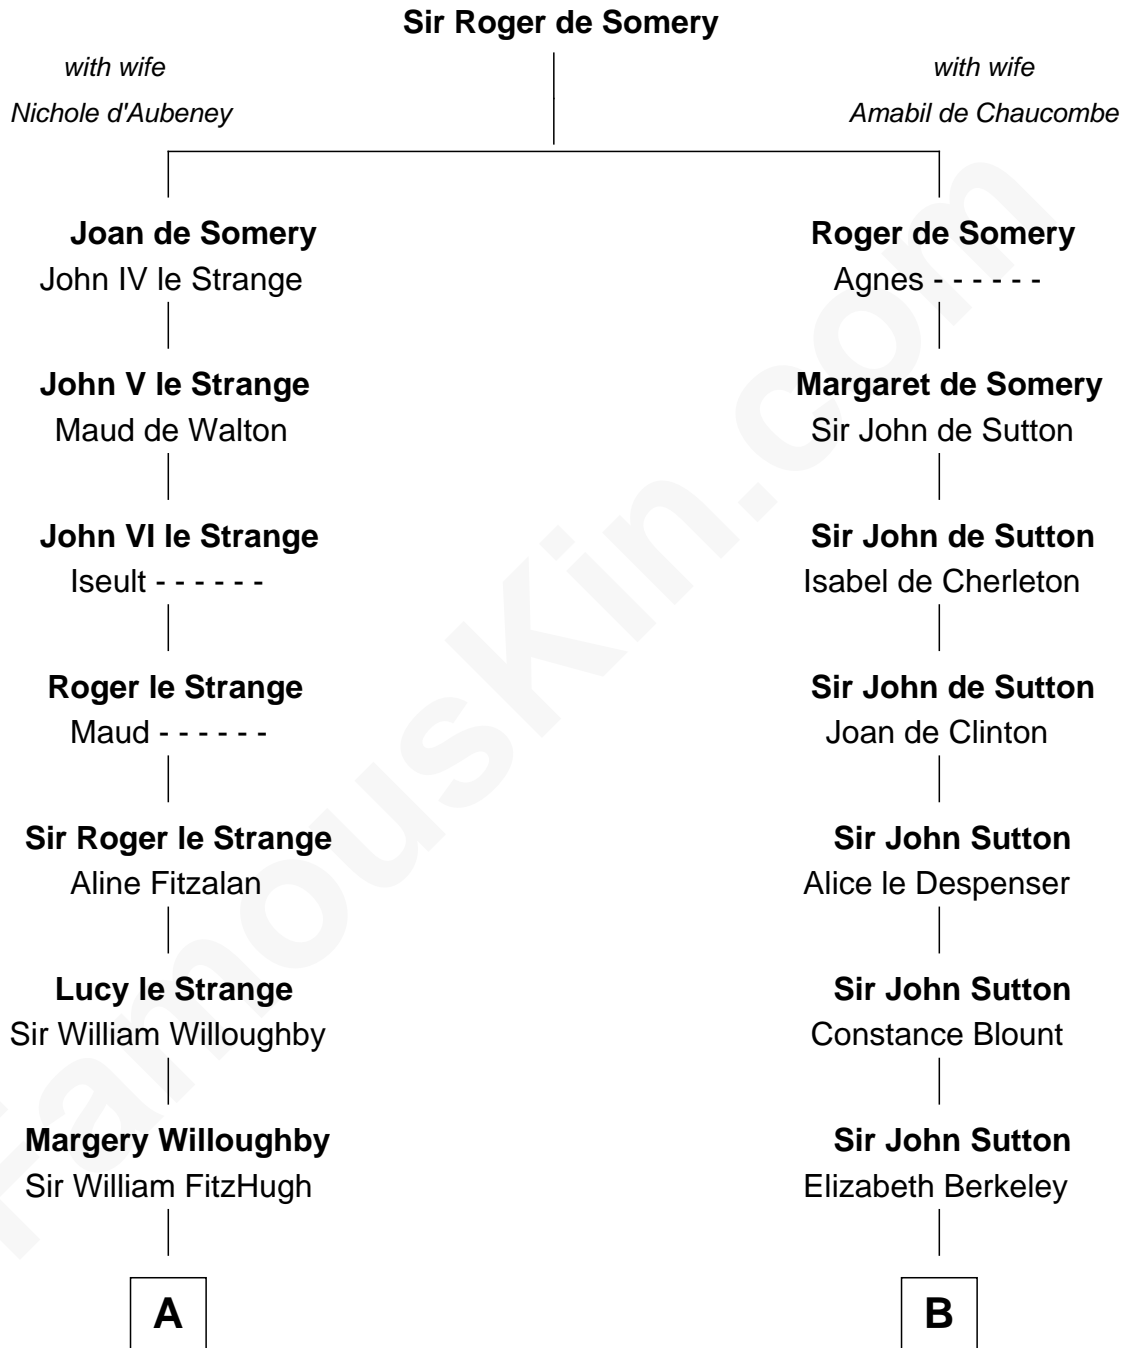

FamousKin.com

Relationship Chart of

Charles A. Pillsbury

Co-Founder of C.A. Pillsbury Co.

17th cousin 3 times removed of

George Mason

Father of the U.S. Bill of Rights

C

—
Moses Carleton
Margaret Sprake

—
Henry Carleton
Polly Greeley

—
Margaret Sprague Carleton
George Alfred Pillsbury

—
Charles A. Pillsbury
Co-Founder of C.A. Pillsbury Co.

FamousKin.com