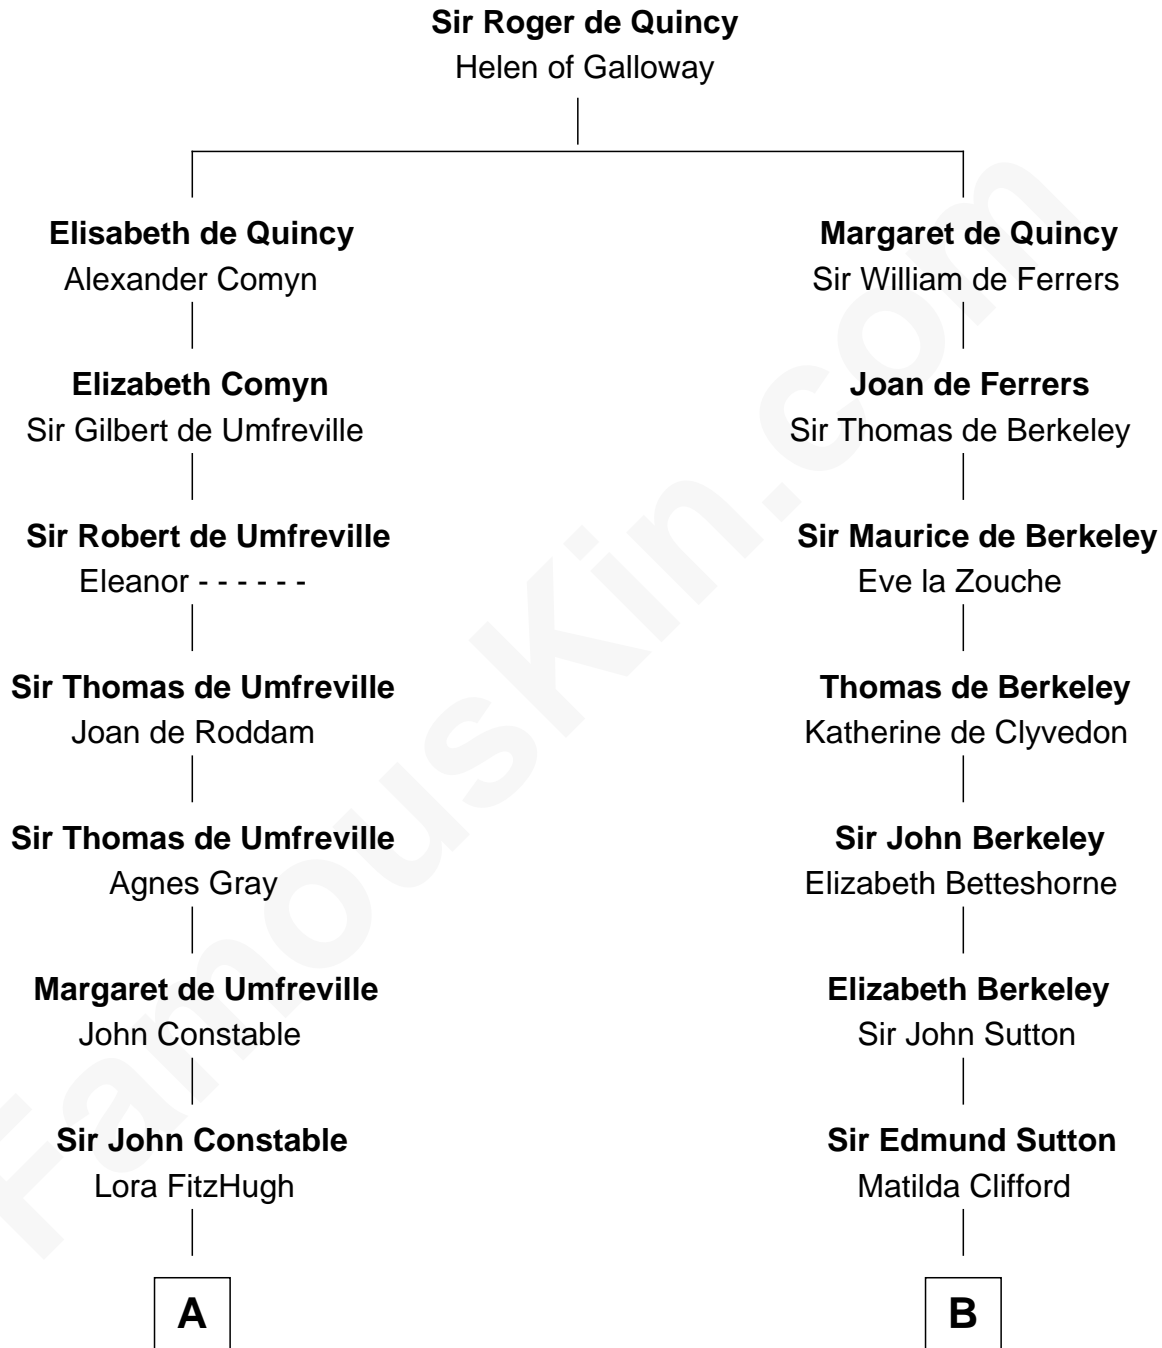

FamousKin.com

Relationship Chart of

Charles A. Pillsbury

Co-Founder of C.A. Pillsbury Co.

16th cousin 3 times removed of

George Mason

Father of the U.S. Bill of Rights

C