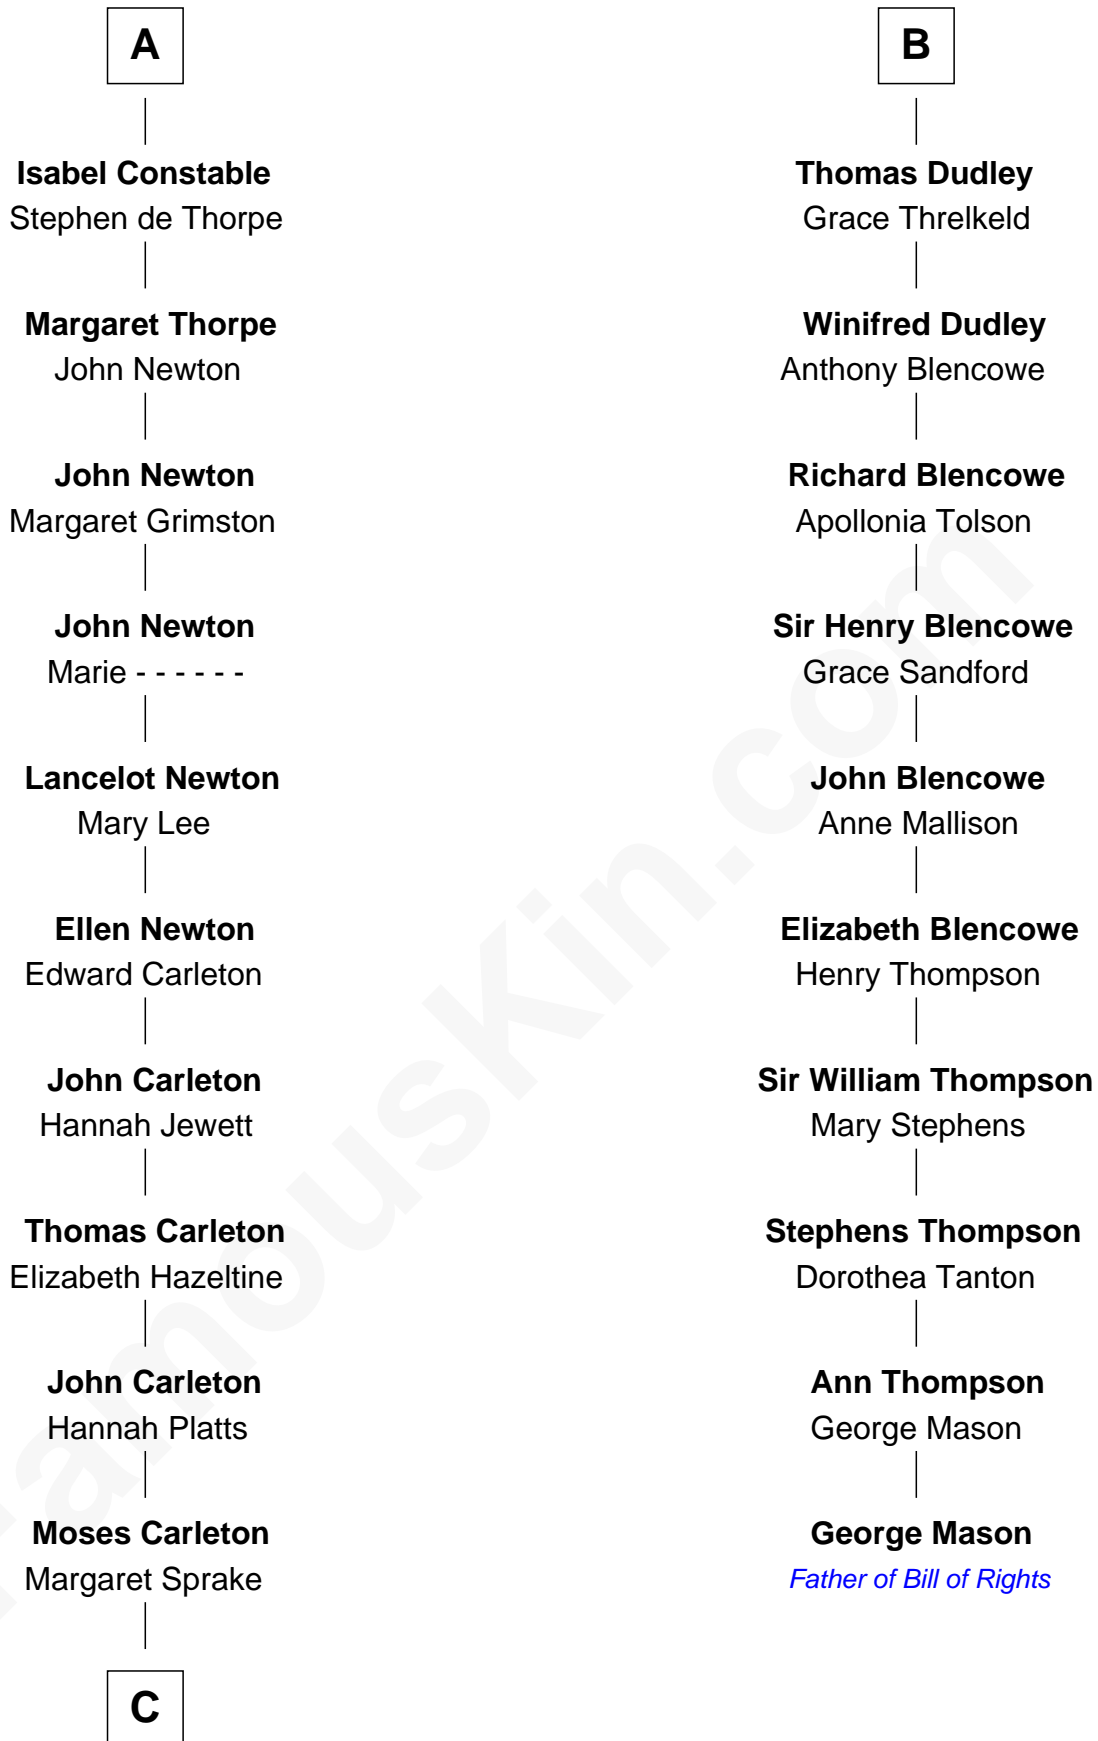

FamousKin.com

Relationship Chart of

Charles A. Pillsbury

Co-Founder of C.A. Pillsbury Co.

16th cousin 3 times removed of

George Mason

Father of the U.S. Bill of Rights

C

Henry Carleton

Polly Greeley

Margaret Sprague Carleton

George Alfred Pillsbury

Charles A. Pillsbury

Co-Founder of C.A. Pillsbury Co.

FamousKin.com