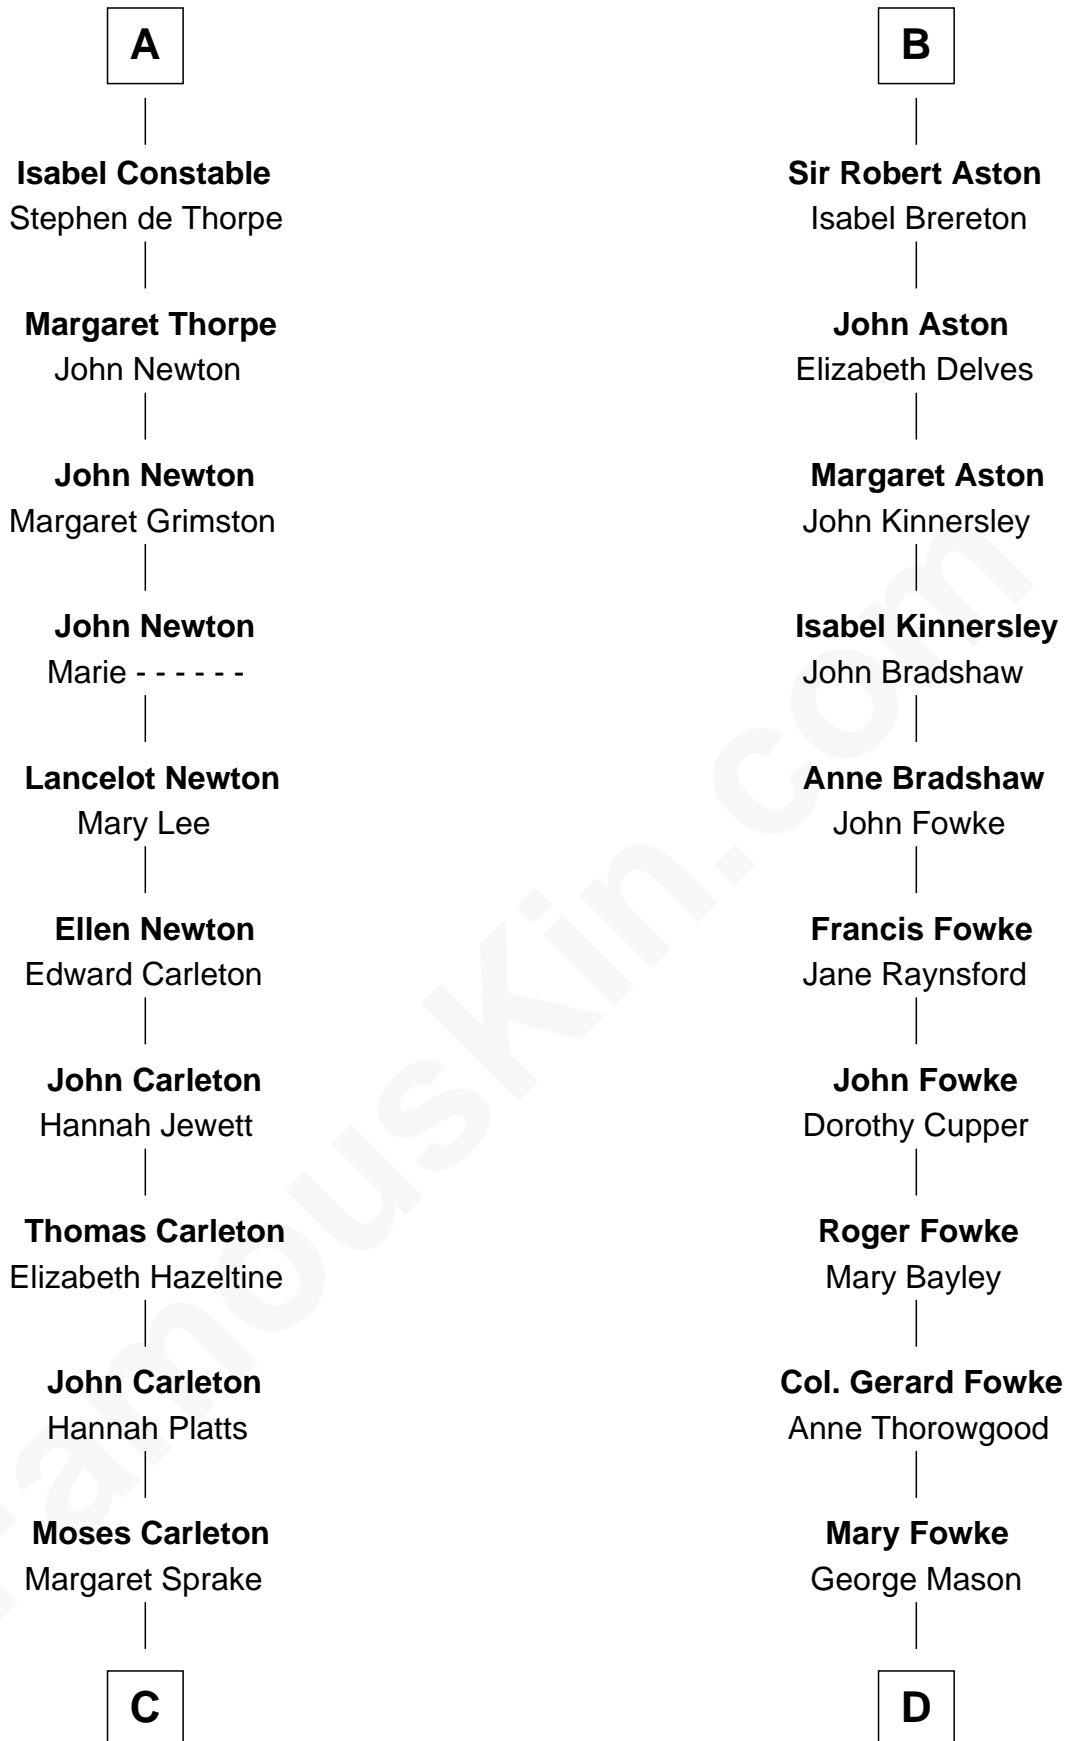

FamousKin.com

Relationship Chart of

Charles A. Pillsbury

Co-Founder of C.A. Pillsbury Co.

18th cousin 1 time removed of

George Mason

Father of the U.S. Bill of Rights

Sir William de Ros

Lucy FitzPiers

Sir William de Ros

Eustache Fitz Ralph

Ivetta de Ros

Sir Geoffrey le Scrope

Henry Scrope

Joan - - - - -

Joan Scrope

Henry Fitzhugh

Henry FitzHugh

Elizabeth Grey

Sir William FitzHugh

Margery Willoughby

Lora FitzHugh

Sir John Constable

A

Margery de Welles

Stephen le Scrope

Maude le Scrope

Sir Baldwin Freville

Joyce Freville

Sir Roger Aston

B

FamousKin.com