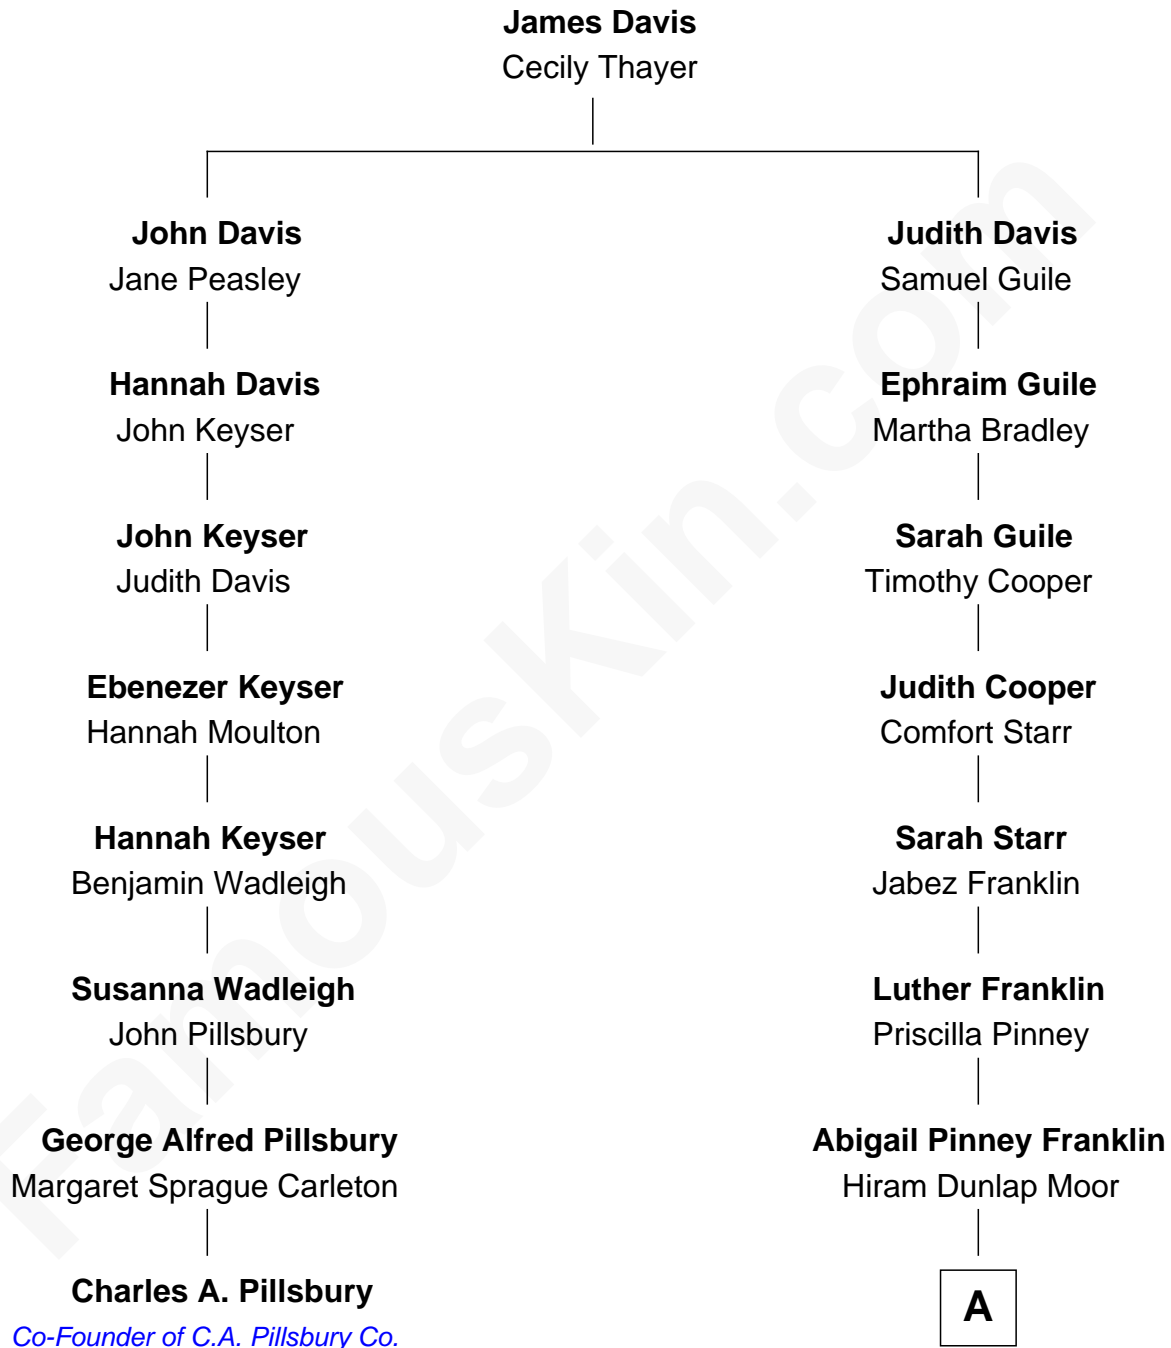

# FamousKin.com Relationship Chart of

**Charles A. Pillsbury**

*Co-Founder of C.A. Pillsbury Co.*

7th cousin 1 time removed of

**Calvin Coolidge**

*30th U.S. President*

A

Victoria Josephine Moor  
Col. John Calvin Coolidge

Calvin Coolidge  
*30th U.S. President*

FamousKin.com