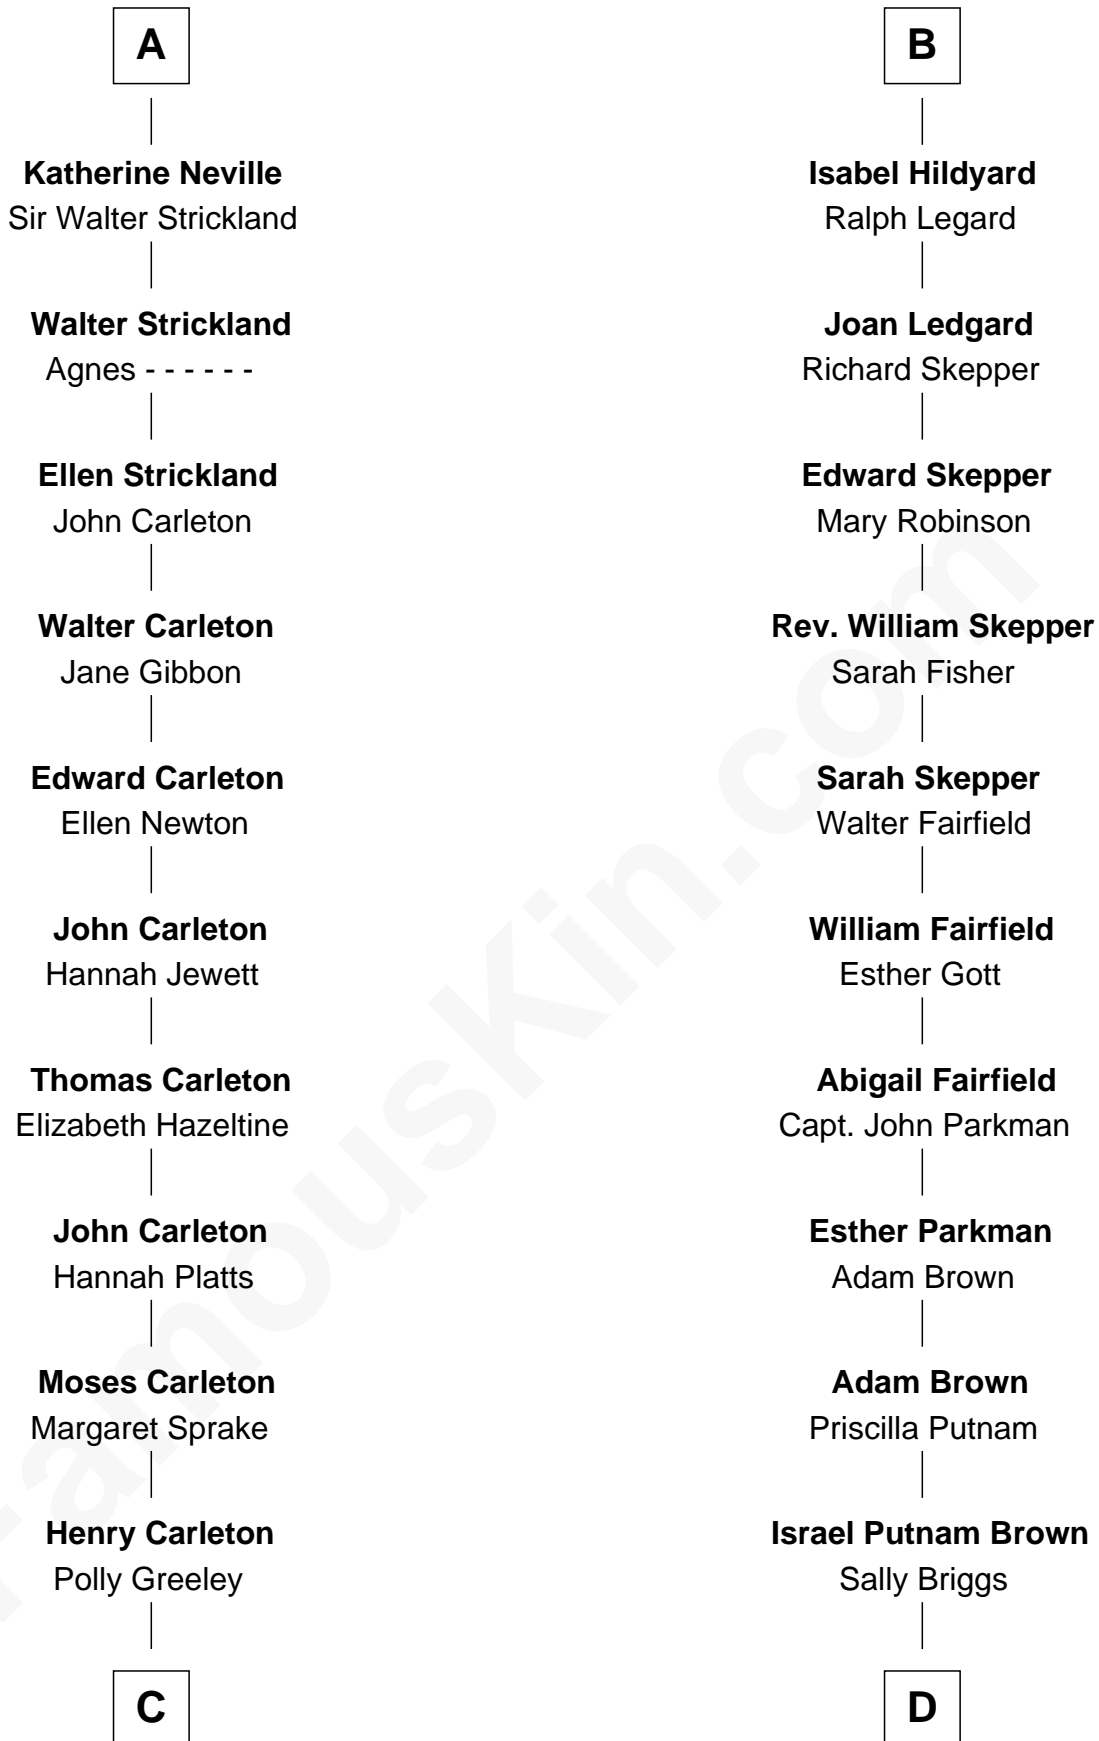

FamousKin.com

Relationship Chart of

Charles A. Pillsbury

Co-Founder of C.A. Pillsbury Co.

18th cousin 2 times removed of

Calvin Coolidge

30th U.S. President

Edward III, King of England

Philippa of Hainault

C

Margaret Sprague Carleton

George Alfred Pillsbury

Charles A. Pillsbury

Co-Founder of C.A. Pillsbury Co.

D

Sally Briggs Brown