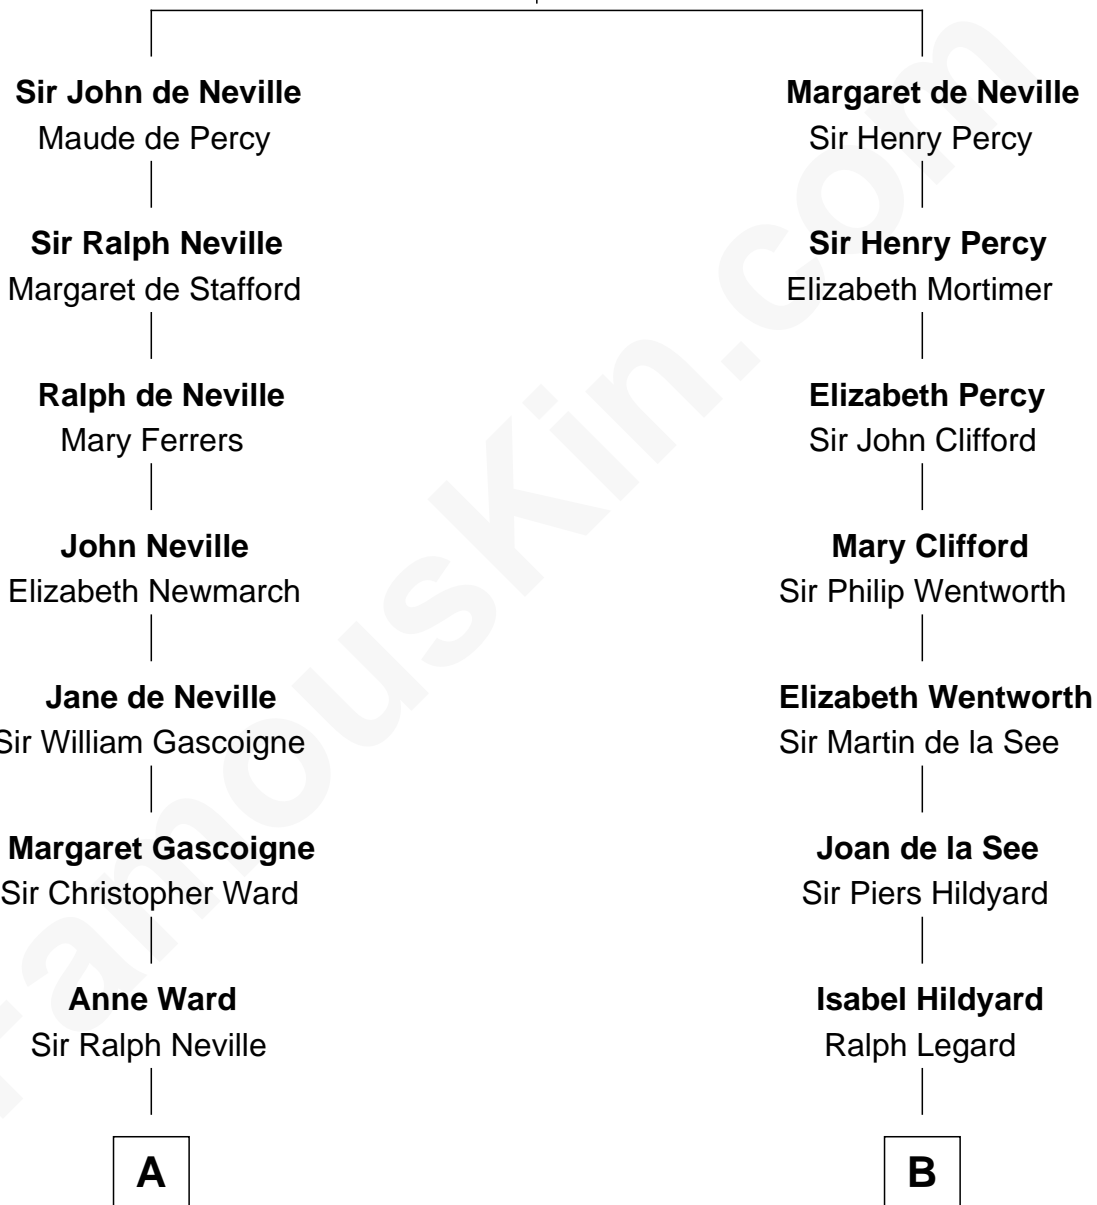

FamousKin.com

Relationship Chart of

Charles A. Pillsbury

Co-Founder of C.A. Pillsbury Co.

18th cousin 1 time removed of

Calvin Coolidge

30th U.S. President

Sir Ralph de Neville

Alice de Audley

C

Margaret Sprague Carleton

George Alfred Pillsbury

Charles A. Pillsbury

Co-Founder of C.A. Pillsbury Co.

D

Sarah Almeda Brewer

Calvin Galusha Coolidge

Col. John Calvin Coolidge

Victoria Josephine Moor

Calvin Coolidge

30th U.S. President

FamousKin.com