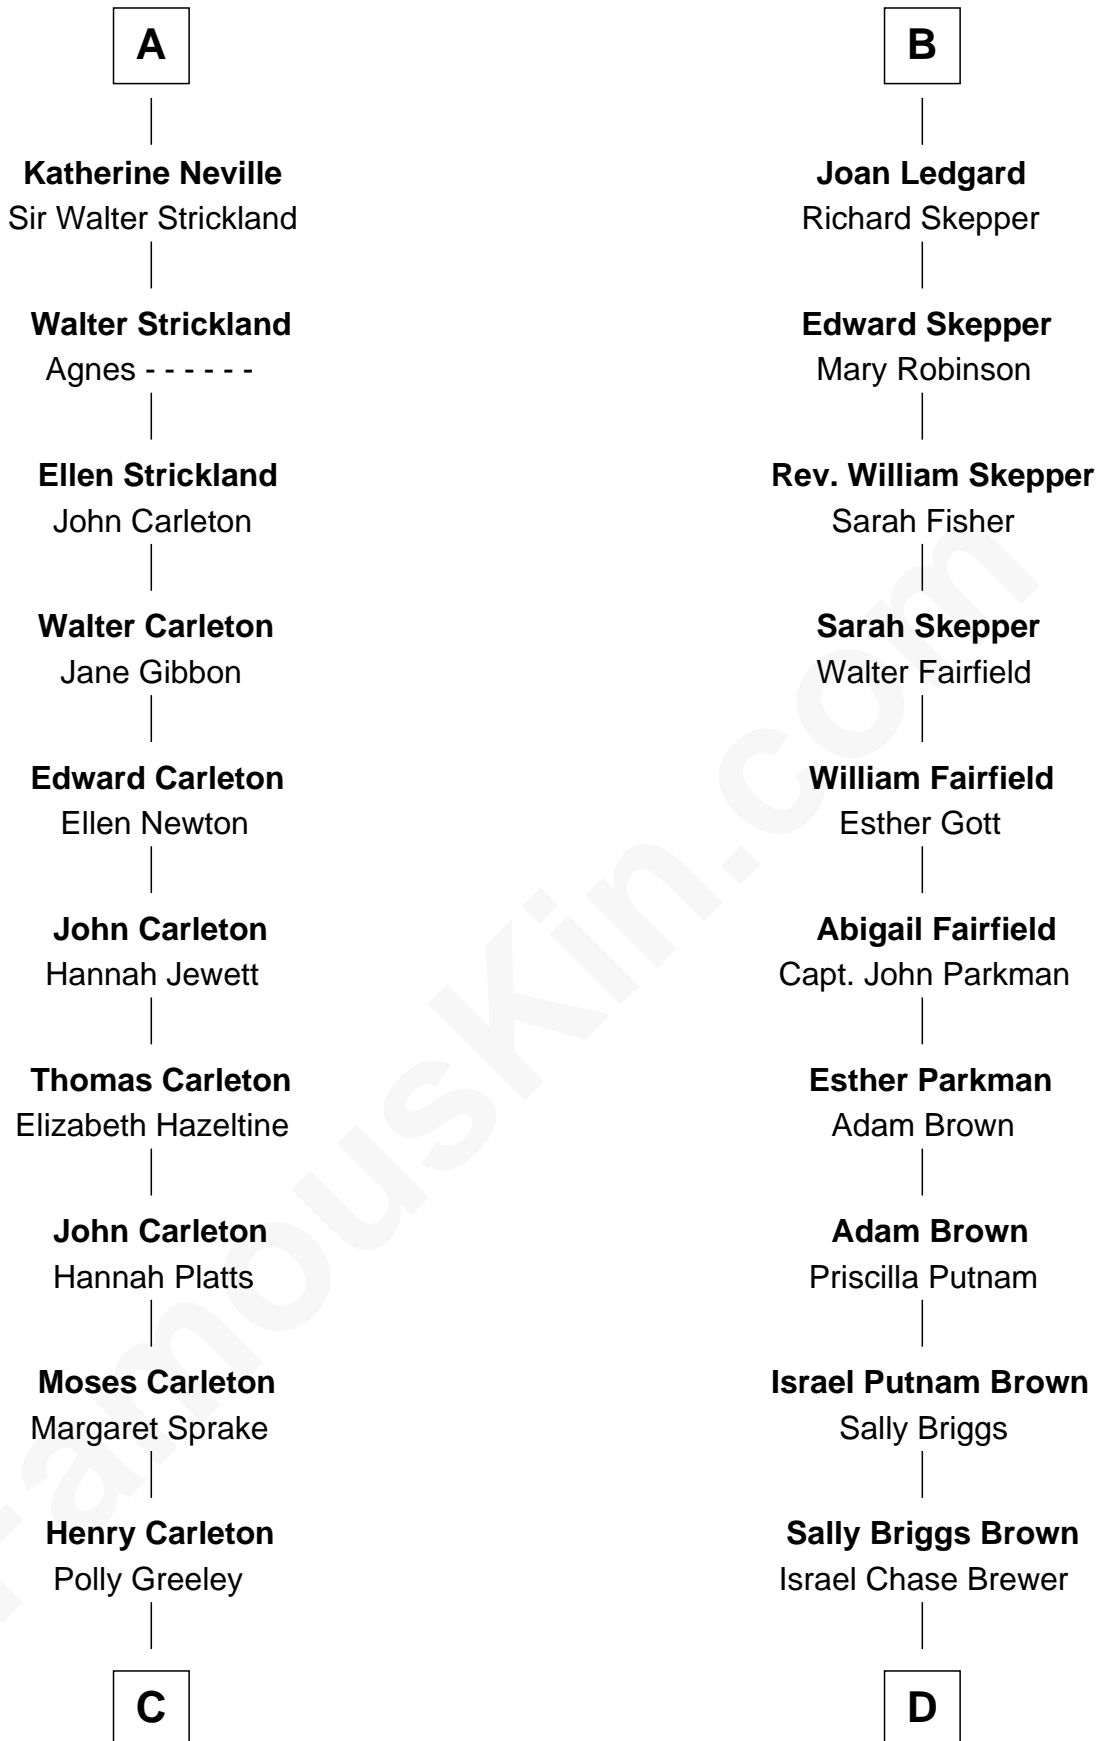

FamousKin.com

Relationship Chart of

Charles A. Pillsbury

Co-Founder of C.A. Pillsbury Co.

18th cousin 1 time removed of

Calvin Coolidge

30th U.S. President

Sir Ralph de Neville

Alice de Audley

C

Margaret Sprague Carleton

George Alfred Pillsbury

Charles A. Pillsbury

Co-Founder of C.A. Pillsbury Co.

D

Sarah Almeda Brewer