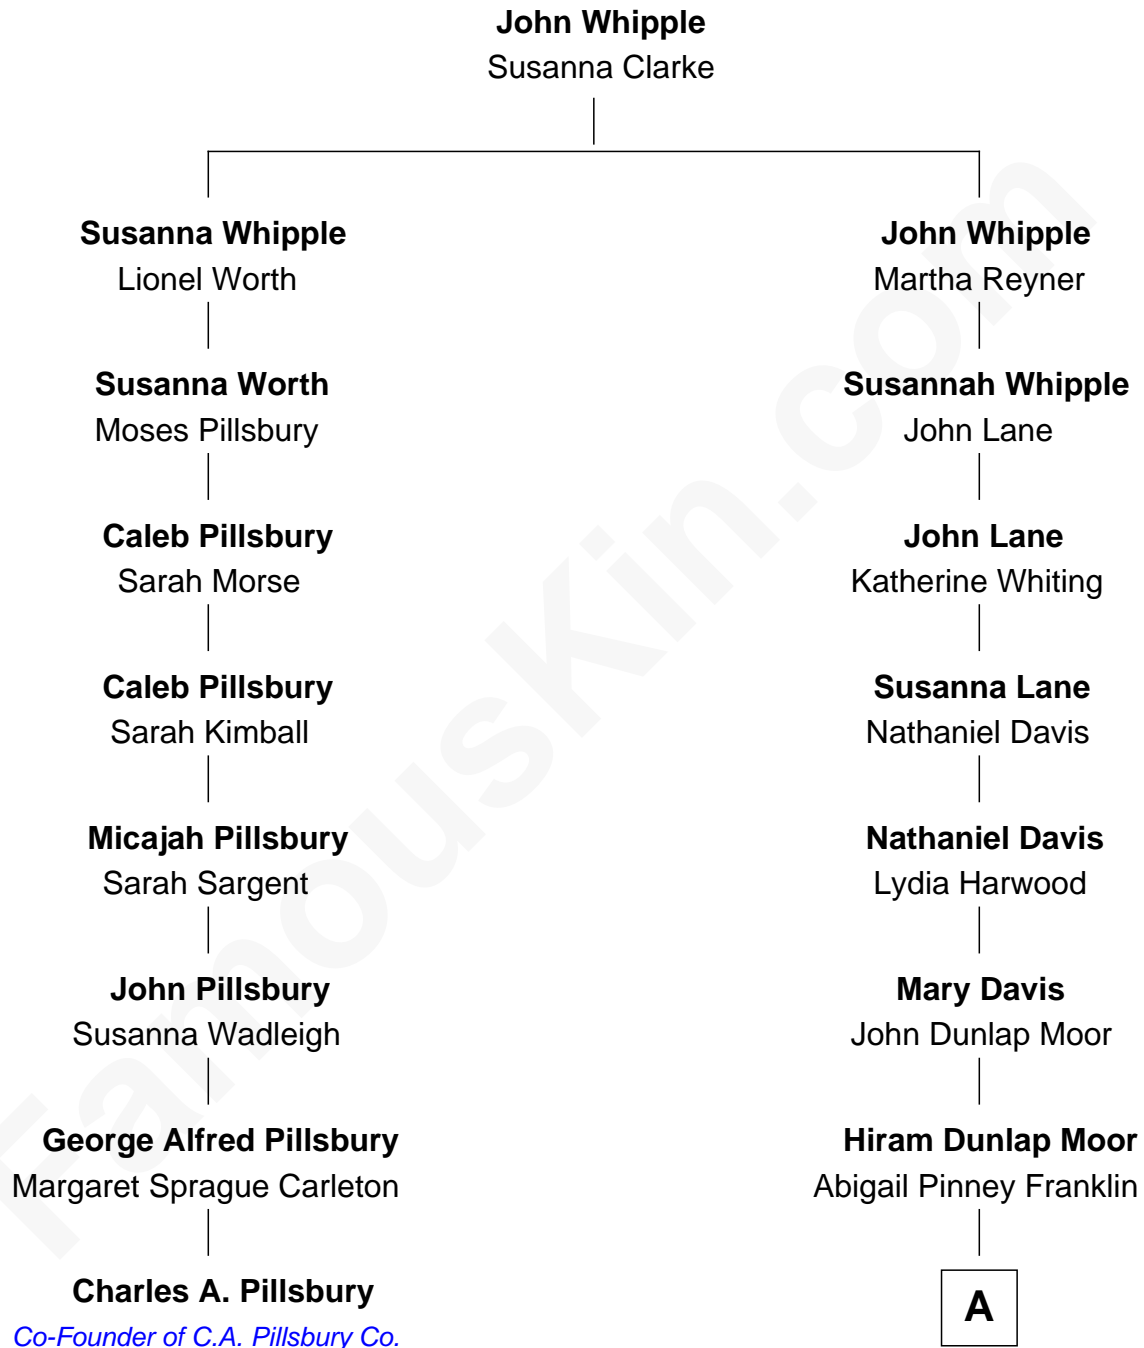

# FamousKin.com Relationship Chart of

**Charles A. Pillsbury**

*Co-Founder of C.A. Pillsbury Co.*

7th cousin 1 time removed of

**Calvin Coolidge**

*30th U.S. President*

A

Victoria Josephine Moor  
Col. John Calvin Coolidge

Calvin Coolidge  
*30th U.S. President*

FamousKin.com