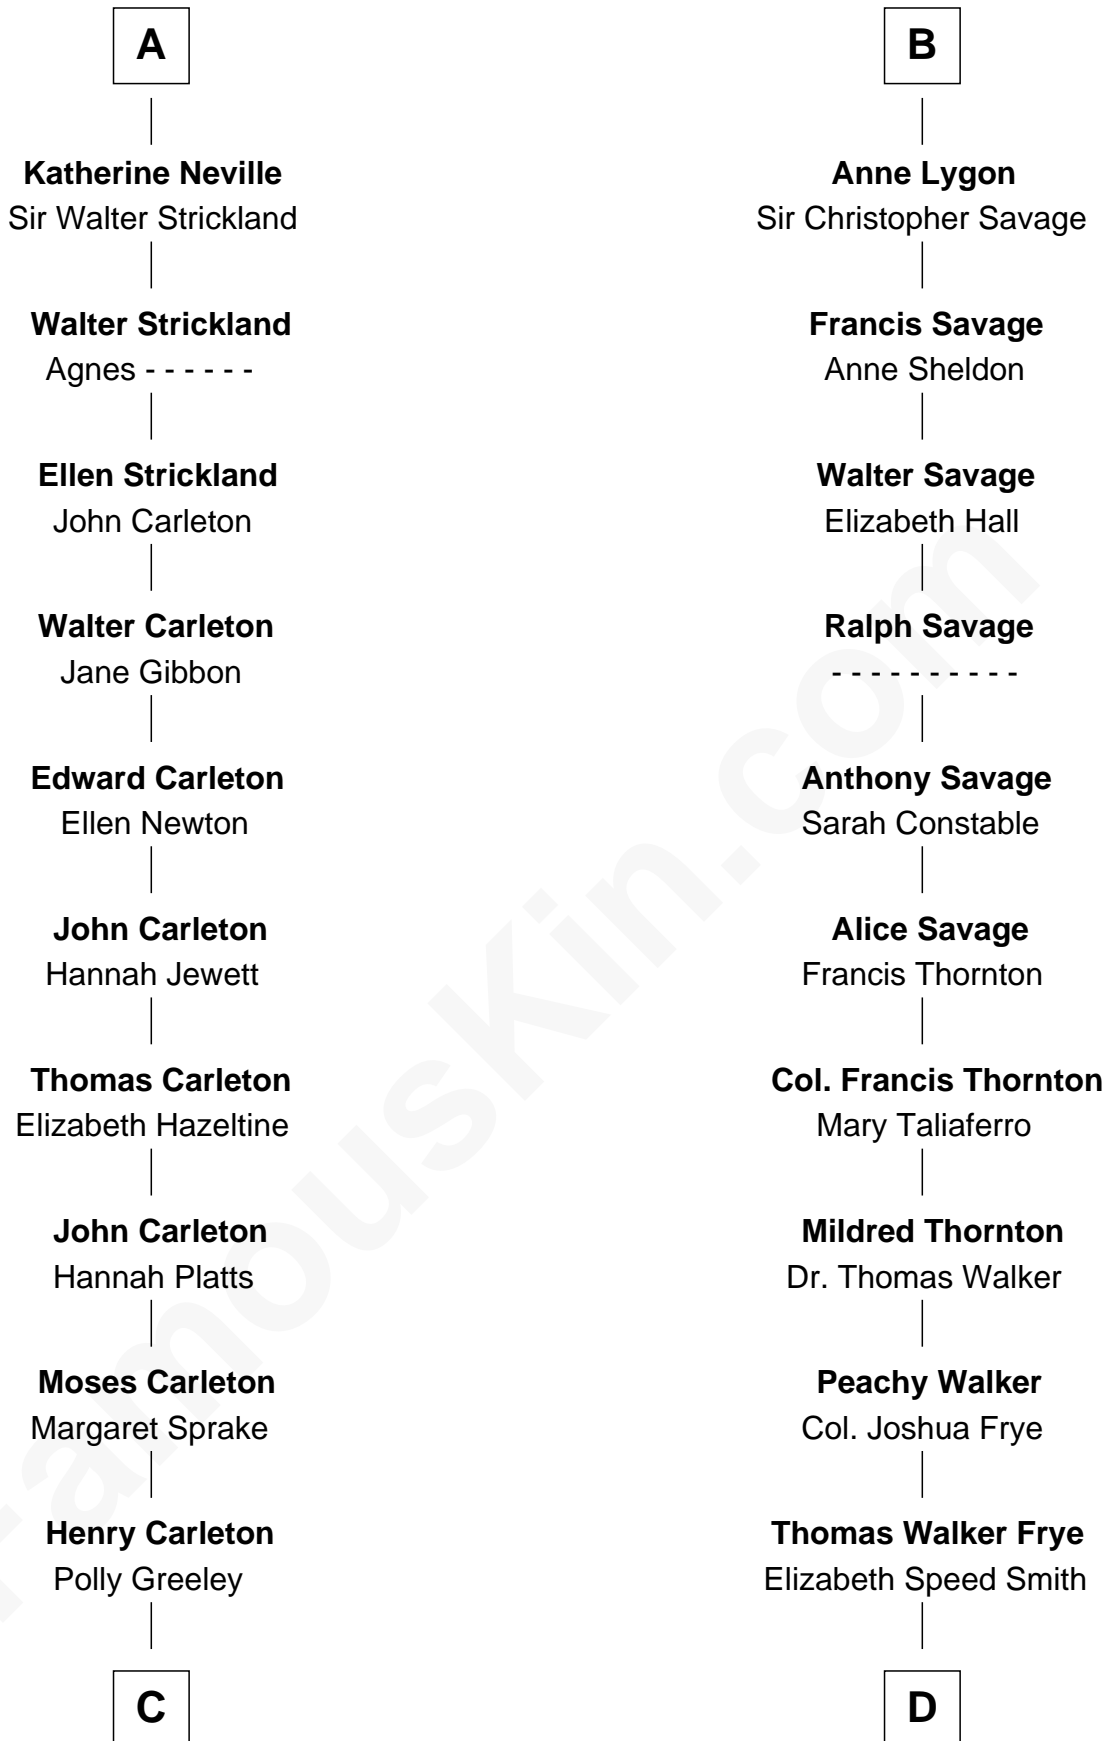

FamousKin.com

Relationship Chart of

Charles A. Pillsbury

Co-Founder of C.A. Pillsbury Co.

18th cousin 2 times removed of

Adlai Stevenson II

31st Governor of Illinois

C

Margaret Sprague Carleton

George Alfred Pillsbury

Charles A. Pillsbury

Co-Founder of C.A. Pillsbury Co.

D

Mary Peachy Frye

Rev. Lewis Warner Green

Letitia Green