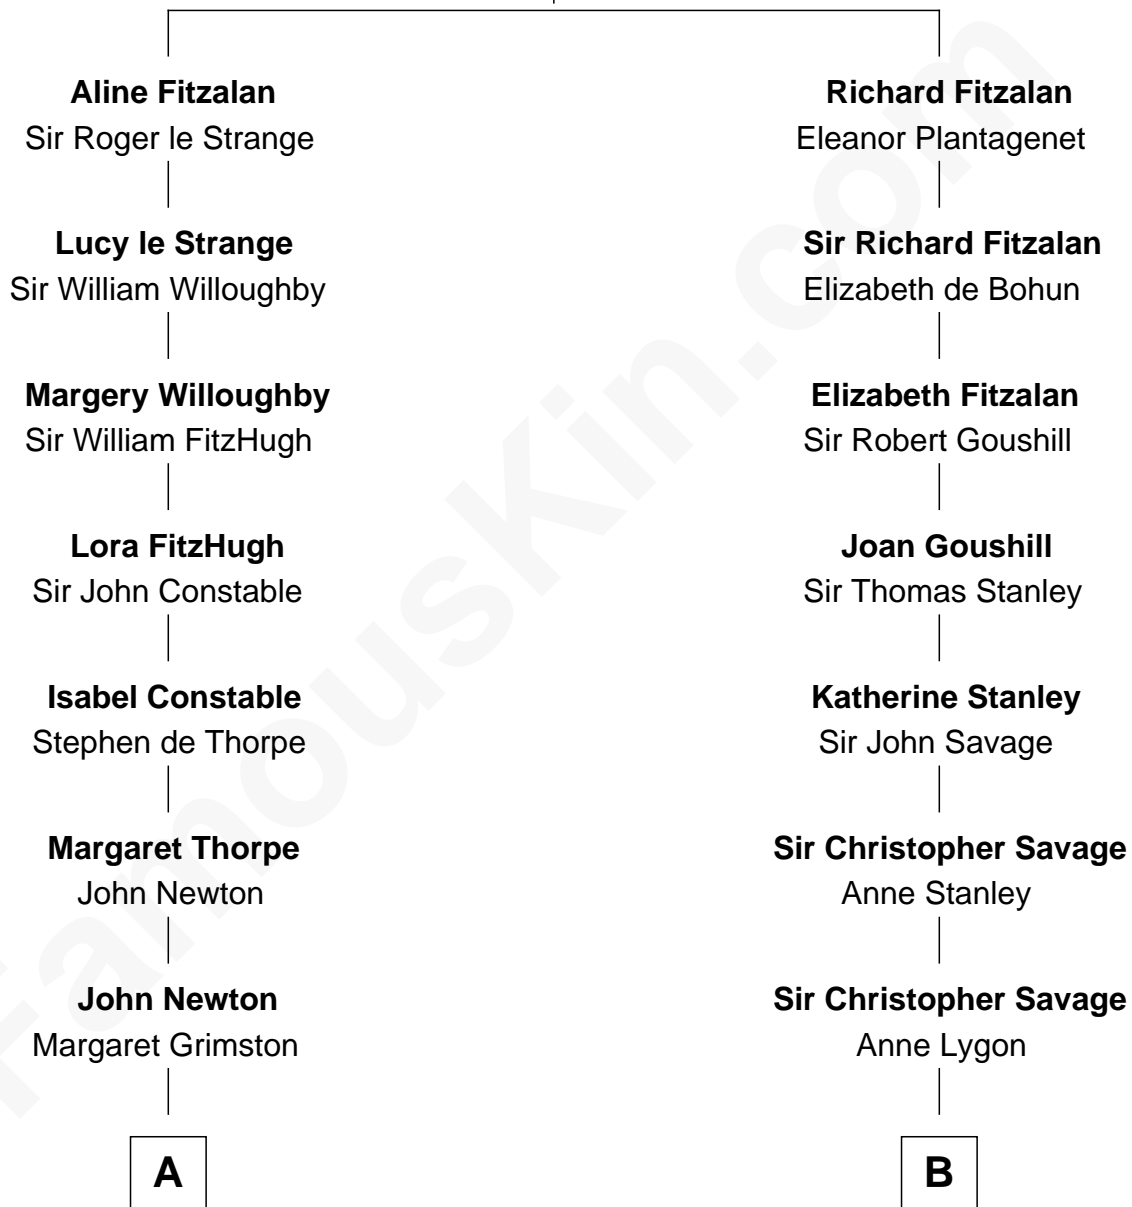

FamousKin.com Relationship Chart of

Charles A. Pillsbury

Co-Founder of C.A. Pillsbury Co.

16th cousin 3 times removed of

Adlai Stevenson II

31st Governor of Illinois

Edmund Fitzalan

Alice de Warenne

C

Letitia Green

Adlai Ewing Stevenson

Lewis Green Stevenson

Helen Louise Davis

Adlai Stevenson II

31st Governor of Illinois

FamousKin.com