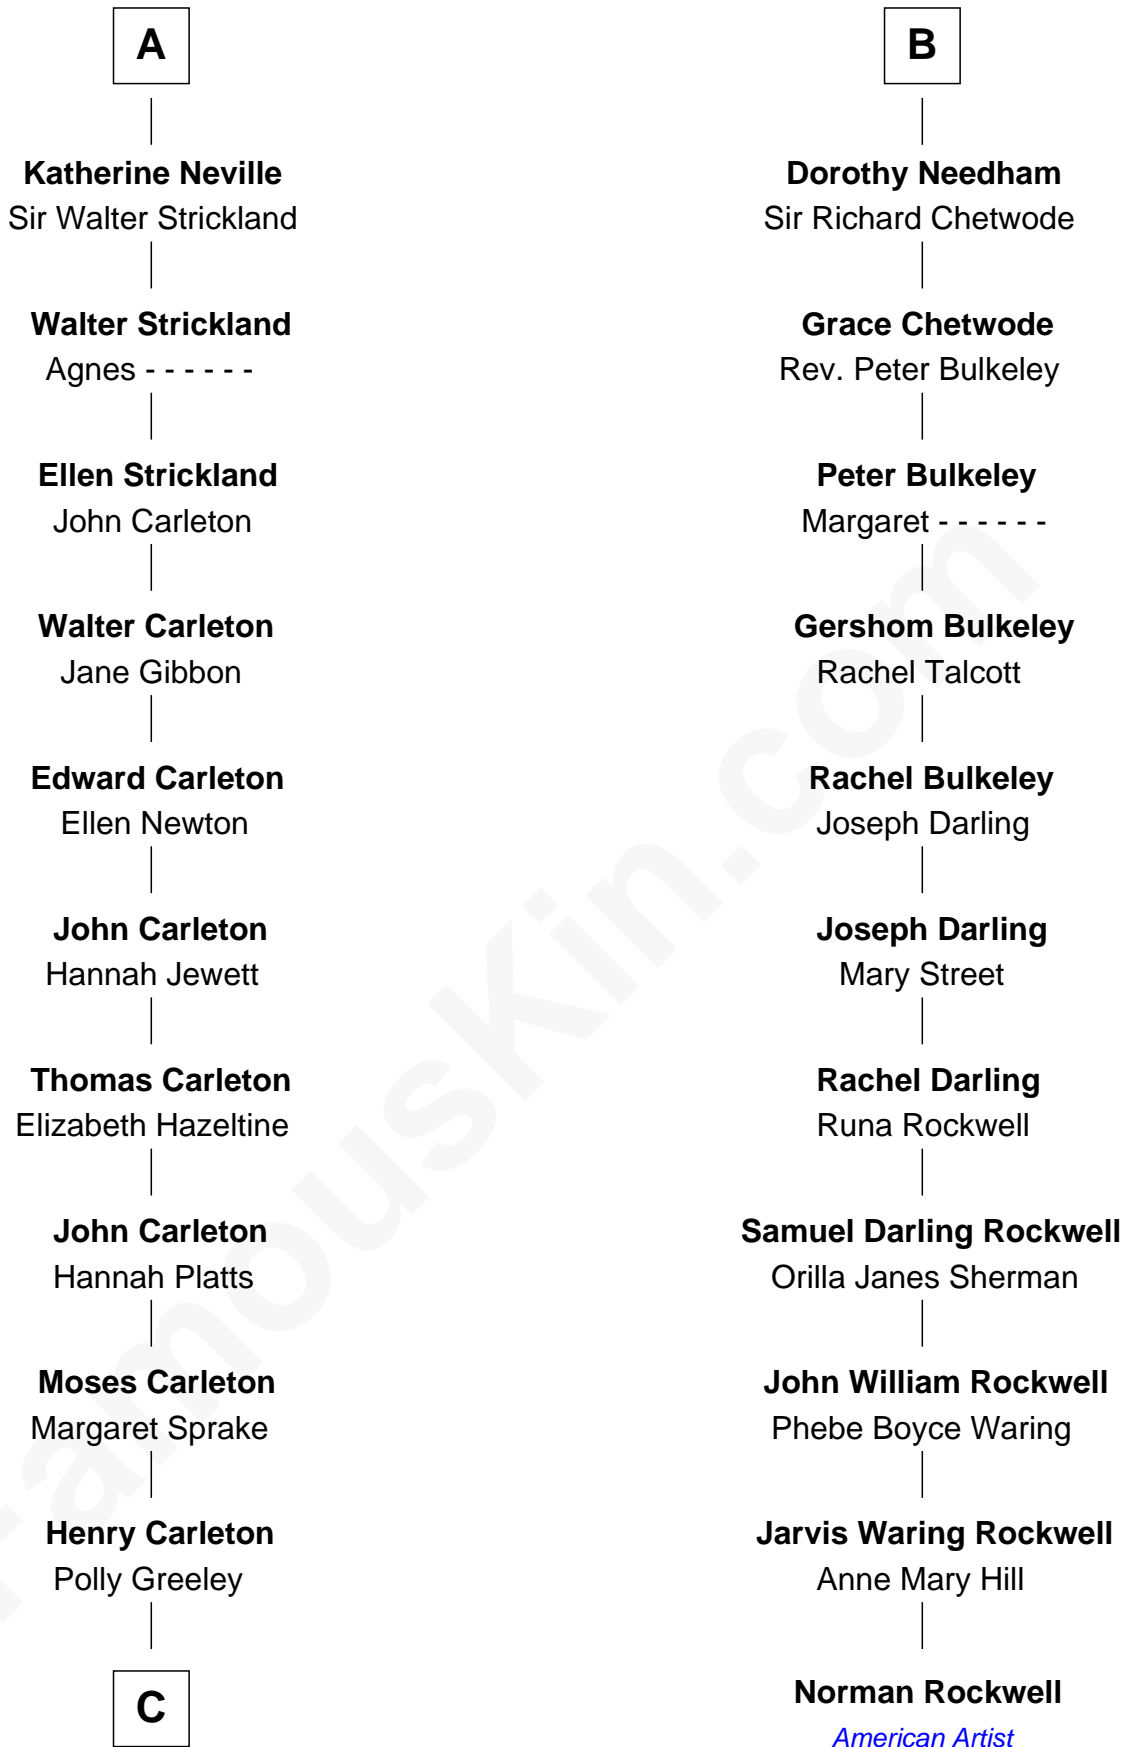

FamousKin.com

Relationship Chart of

Charles A. Pillsbury

Co-Founder of C.A. Pillsbury Co.

17th cousin 1 time removed of

Norman Rockwell

American Artist

Sir Thomas de Beauchamp

Elizabeth Newmarch

Jane de Neville

Sir William Gascoigne

Margaret Gascoigne

Sir Christopher Ward

Anne Ward

Sir Ralph Neville

A

Sir William Beauchamp

Joan Fitzalan

Joan Beauchamp

James Butler

Elizabeth Butler

John Talbot

Sir Gilbert Talbot

Audrey Cotton

Sir John Talbot

Margaret Troutbeck

Anne Talbot

Thomas Needham

Robert Needham

Frances Aston

B

C