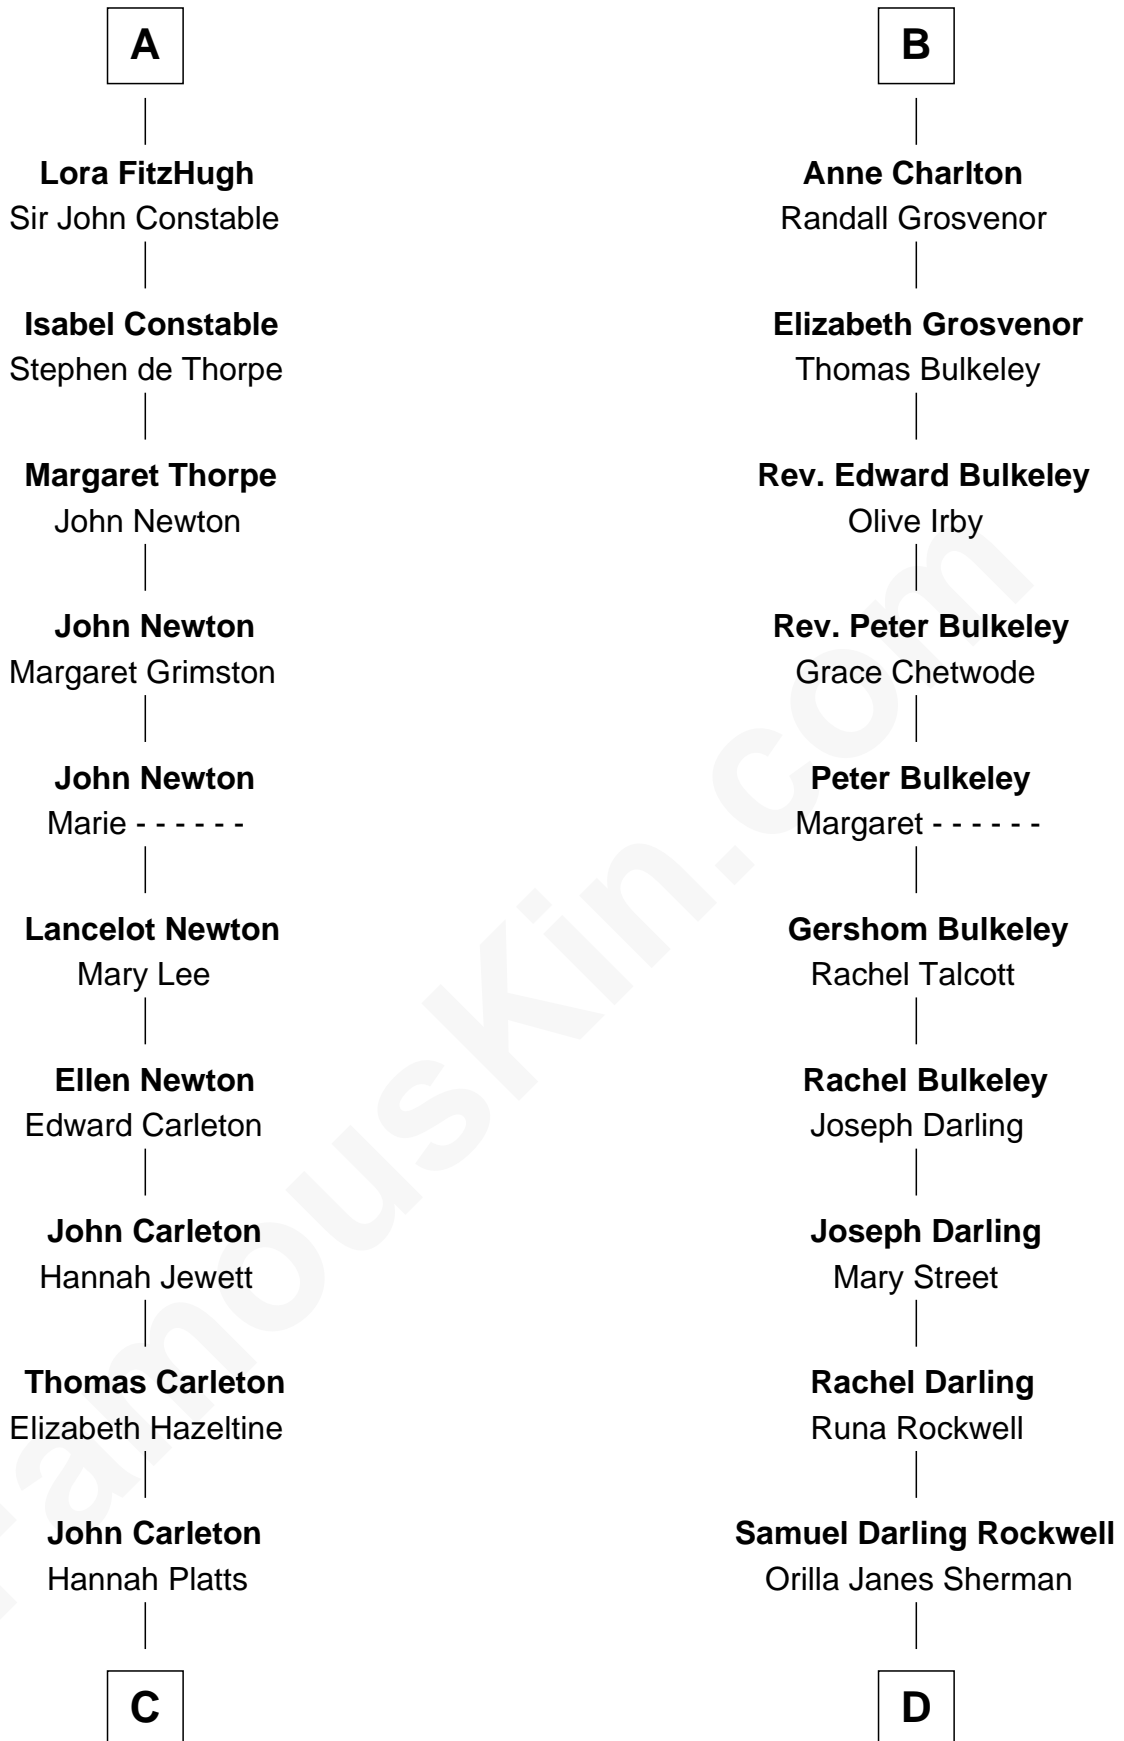

FamousKin.com Relationship Chart of

Charles A. Pillsbury

Co-Founder of C.A. Pillsbury Co.

19th cousin 1 time removed of

Norman Rockwell

American Artist

Sir Roger de Somery

Nichole d'Aubenev

Joan de Somery

John IV le Strange

John V le Strange

Maud de Walton

John VI le Strange

Iseult - - - - -

Roger le Strange

Maud - - - - -

Sir Henry de Erdington

Sir Henry de Erdington

Joan de Wolvey

Sir Giles de Erdington

Elizabeth de Tolthorpe

Margaret de Erdington

Sir Roger Corbet

Sir Robert Corbet

Margaret - - - - -

Mary Corbet

Robert Charlton

Richard Charlton

Elizabeth Mainwaring

B

FamousKin.com